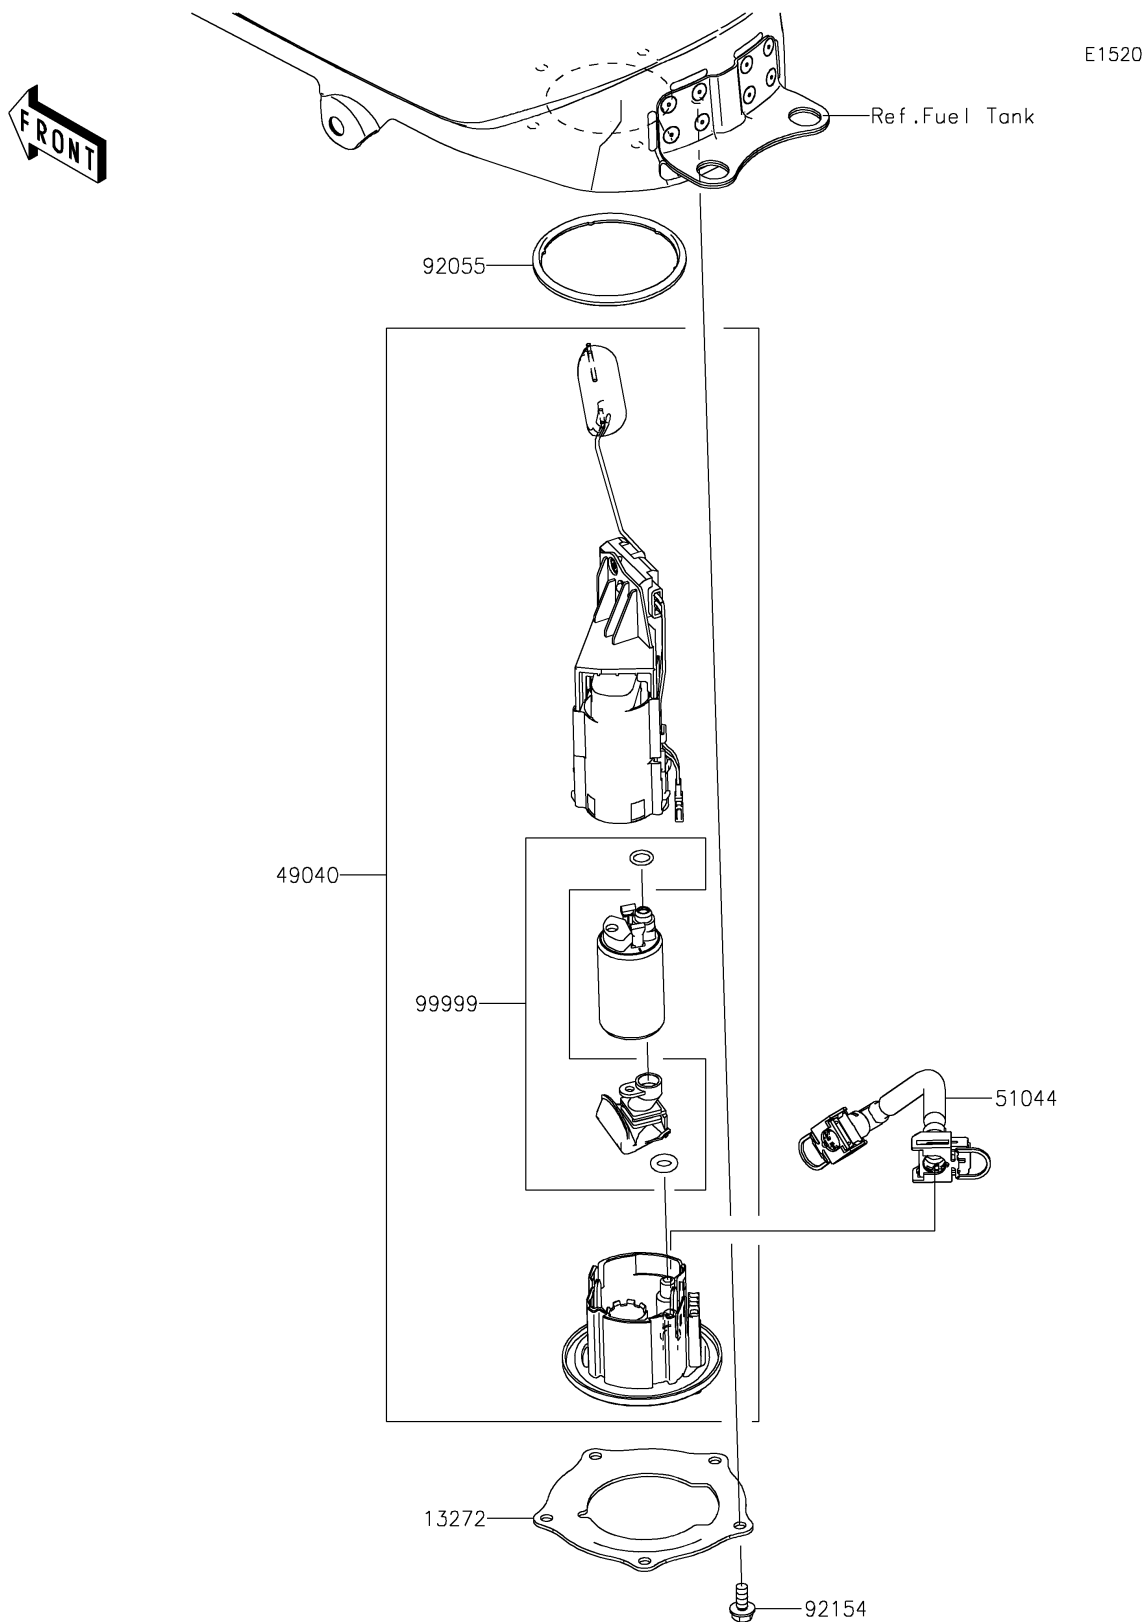

2026 Ninja 500 ABS

PARTS DIAGRAM

Fuel Pump

Kawasaki

Let the Good Times Roll®

2026 Ninja 500 ABS

PARTS LIST

Fuel Pump

ITEM NAME

PART NUMBER

QUANTITY
