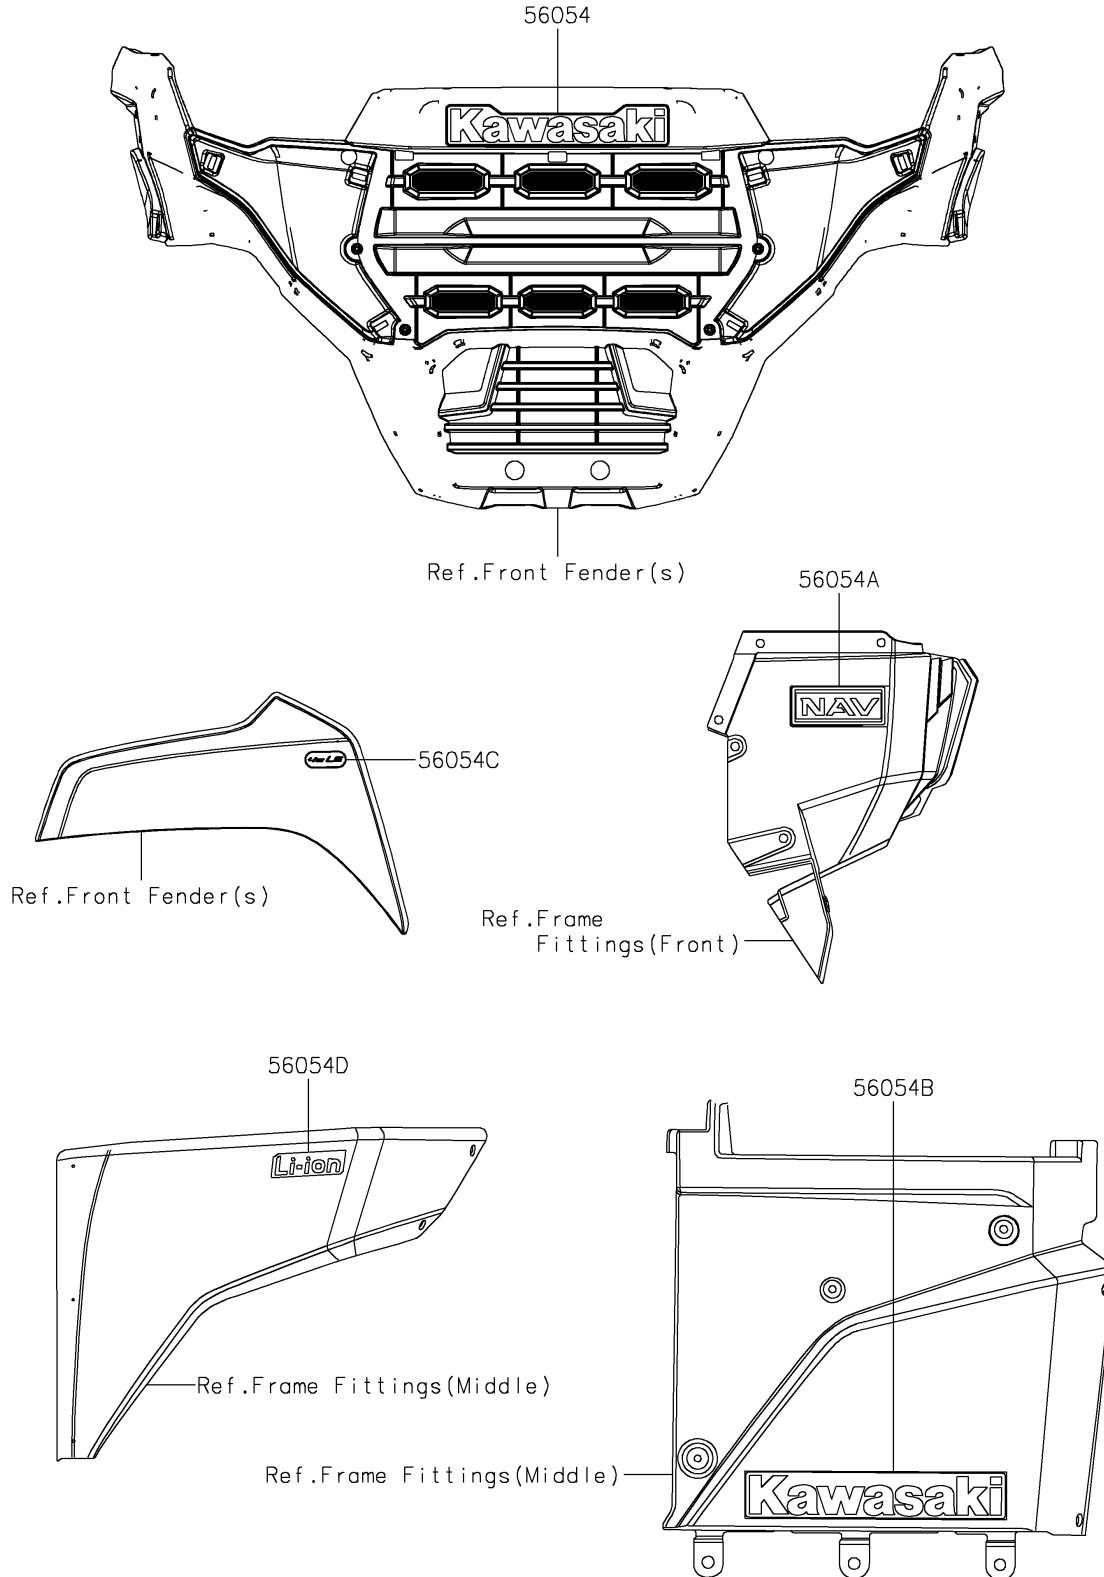

2025 NAV[®] 4e LE

PARTS DIAGRAM

Decals

F2861

2025 NAV[®] 4e LE

PARTS LIST

Decals

ITEM NAME

PART NUMBER

QUANTITY
