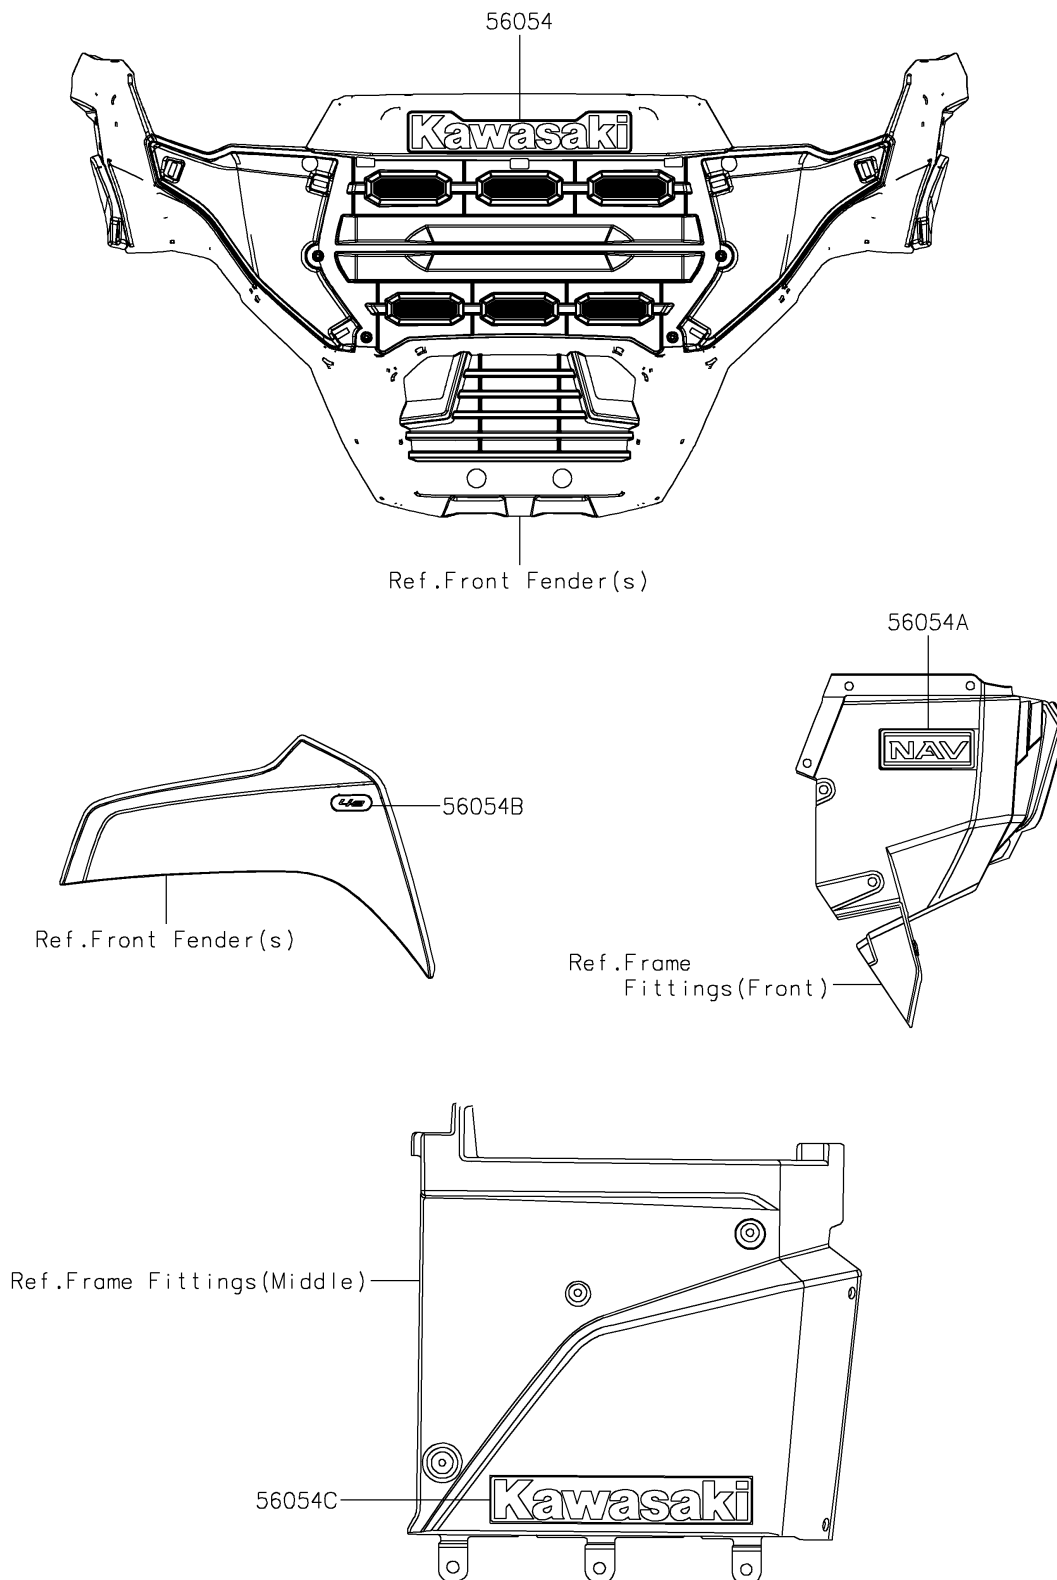

2025 NAV[®] 4e

PARTS DIAGRAM

Decals

F2861

2025 NAV[®] 4e

PARTS LIST

Decals

Kawasaki

Let the Good Times Roll[®]

ITEM NAME

PART NUMBER

QUANTITY
