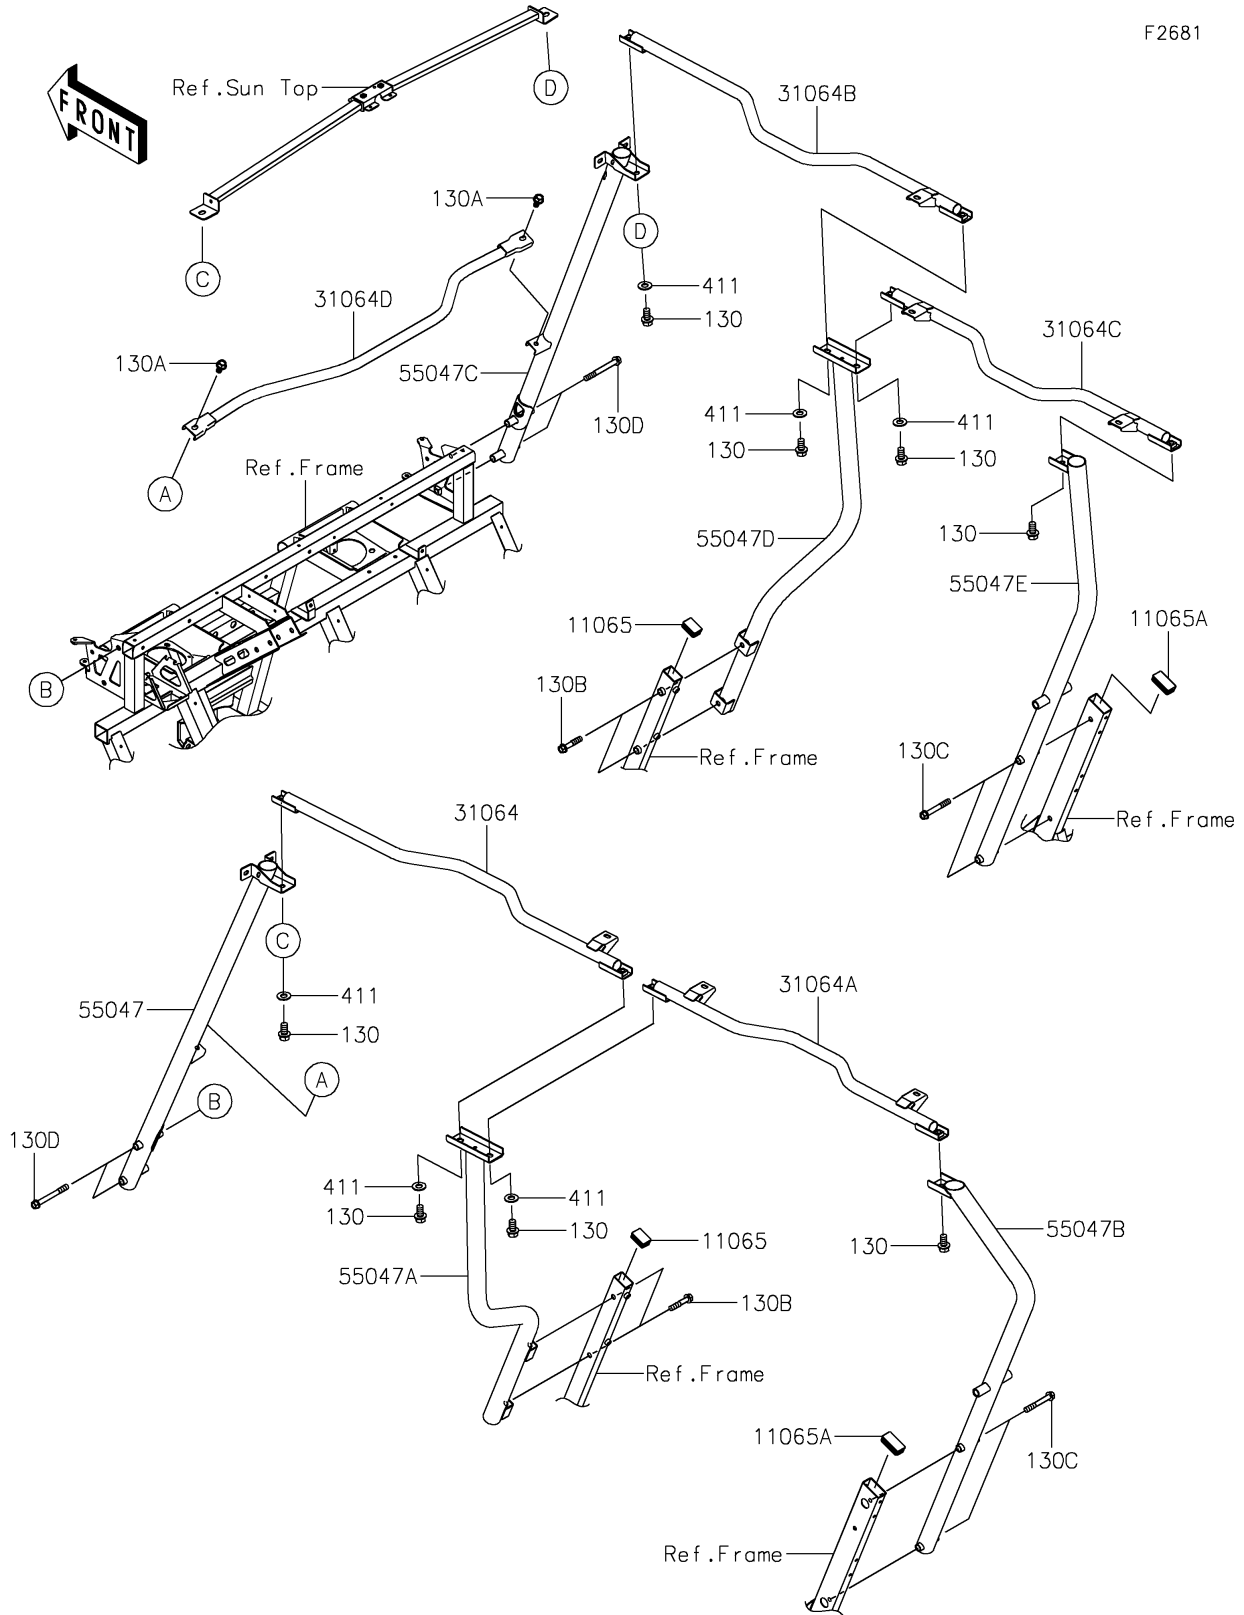

2025 NAV[®] 4e

PARTS DIAGRAM

Guards/Cab Frame

F2681

2025 NAV[®] 4e

PARTS LIST

Guards/Cab Frame

Kawasaki

Let the Good Times Roll[®]

ITEM NAME

PART NUMBER

QUANTITY
