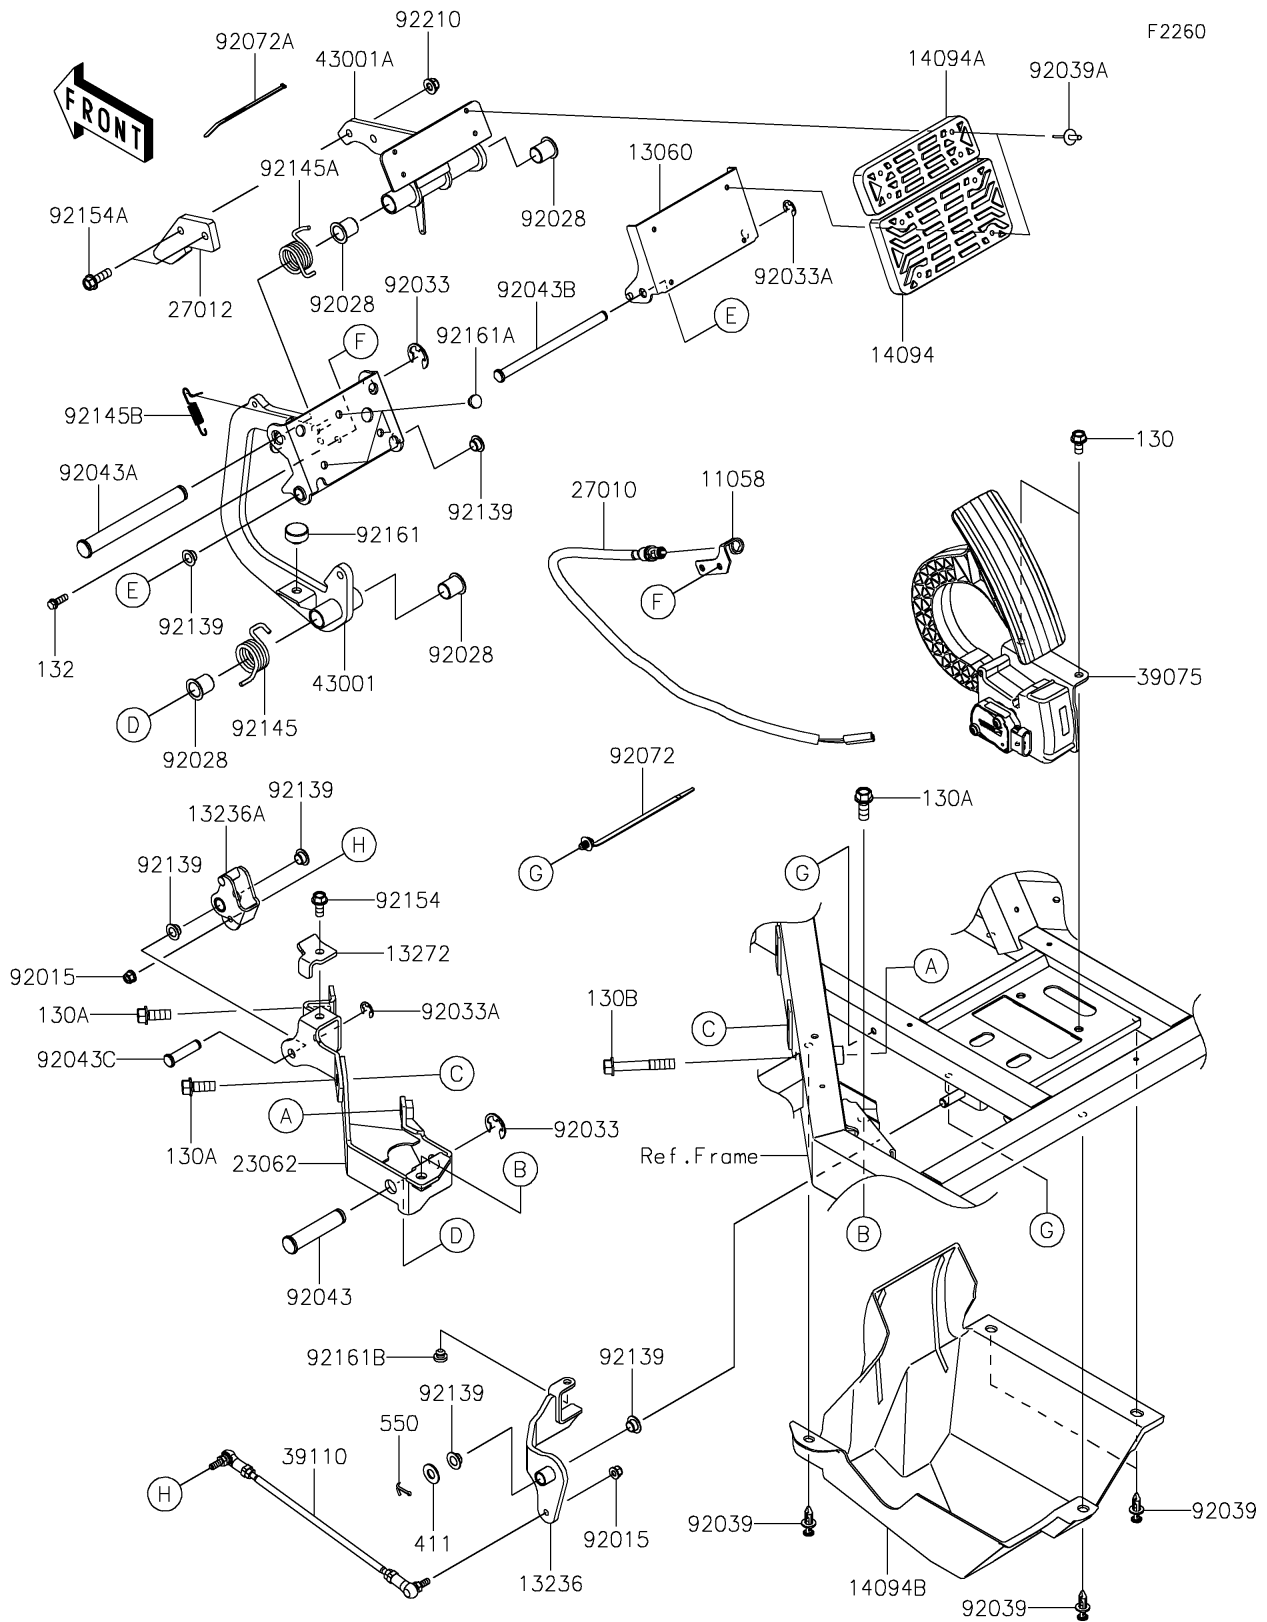

2025 NAV[®] 4e

PARTS DIAGRAM

Brake Pedal/Throttle Lever

2025 NAV[®] 4e

PARTS LIST

Brake Pedal/Throttle Lever

ITEM NAME

PART NUMBER

QUANTITY
