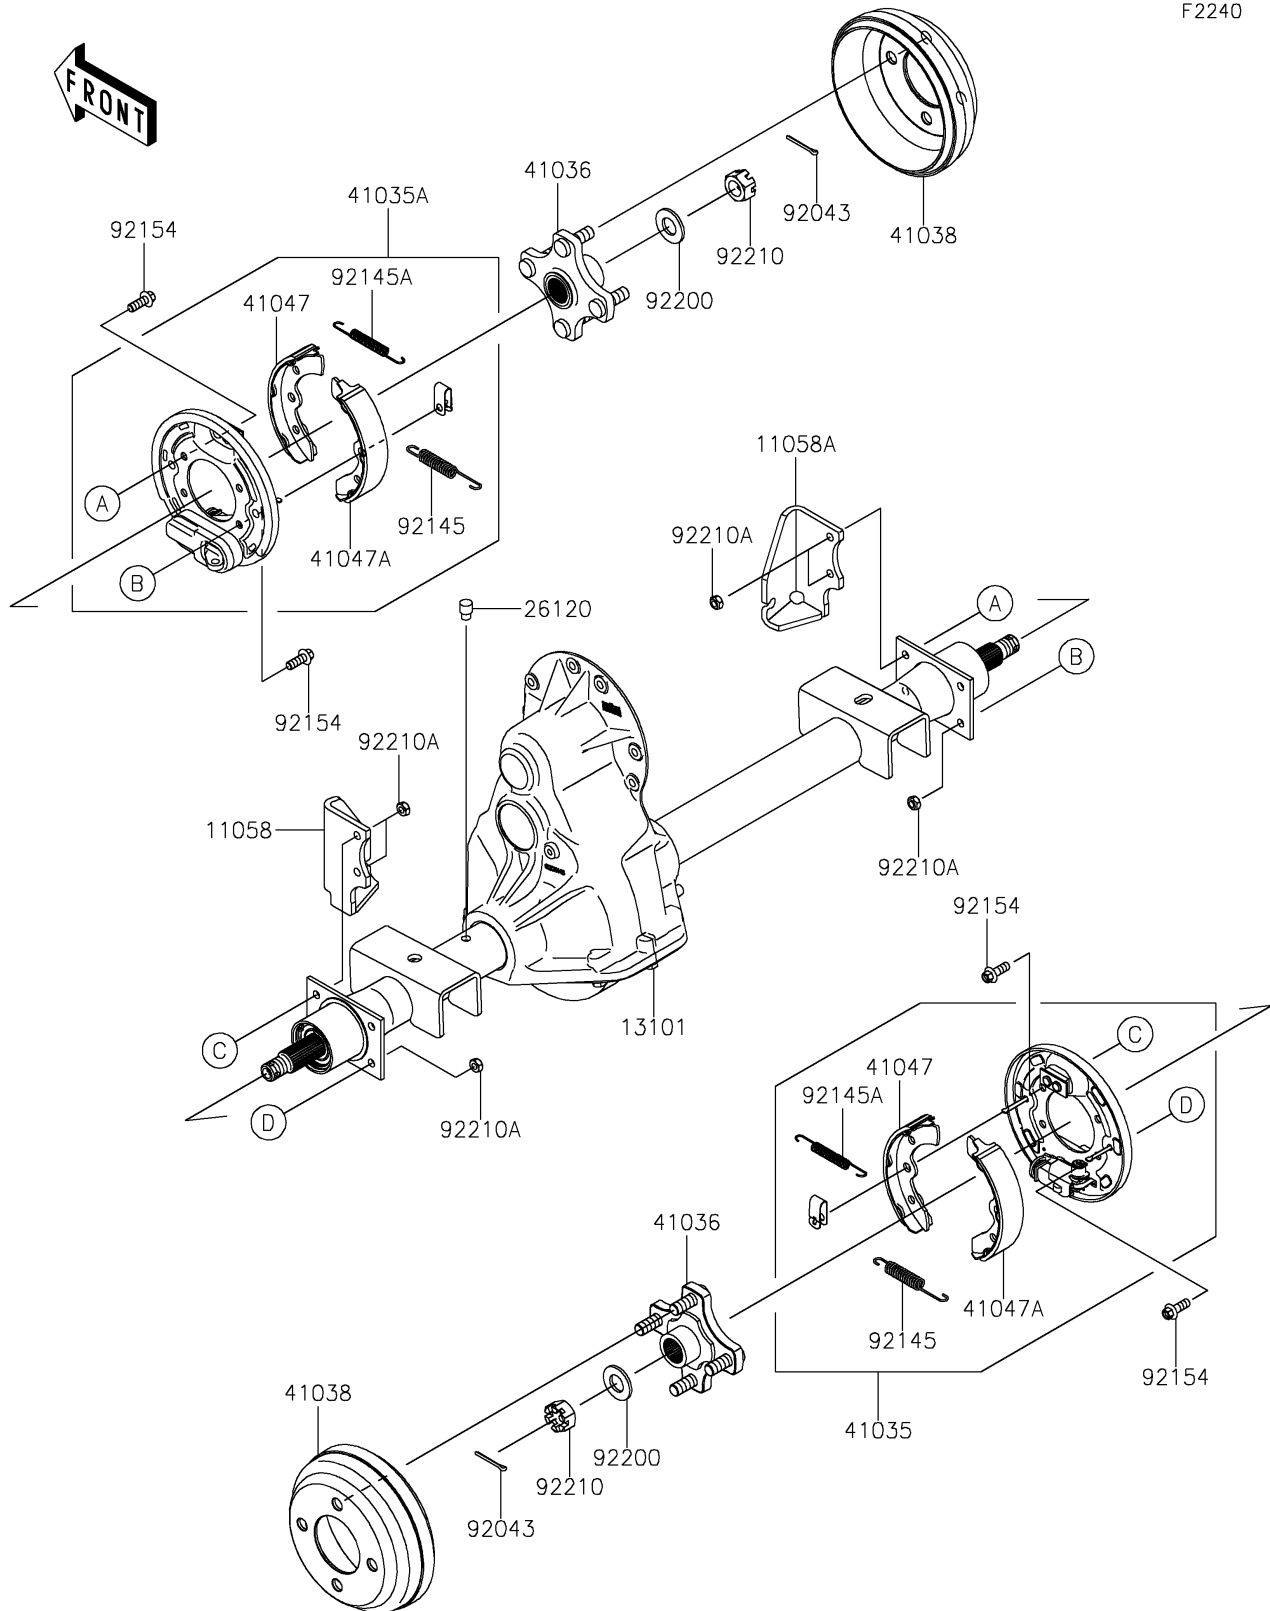

2025 NAV[®] 4e

PARTS DIAGRAM

Rear Hubs/Brakes

F2240

2025 NAV[®] 4e

PARTS LIST

Rear Hubs/Brakes

Kawasaki

Let the Good Times Roll[®]

ITEM NAME

PART NUMBER

QUANTITY
