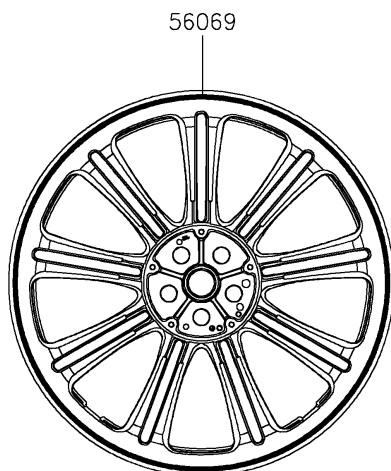

2024 Vulcan 900 Custom

PARTS DIAGRAM

Decals(FRFAN/FRFAL)

F2861A

Ref. Front Wheel

Ref. Rear Wheel/Chain

2024 Vulcan 900 Custom

PARTS LIST