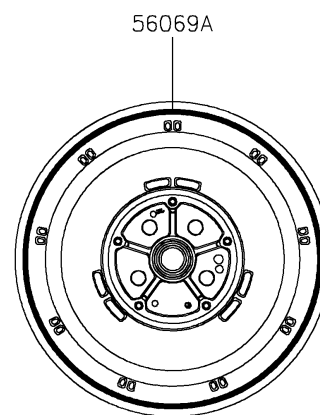

2024 Vulcan 900 Custom

PARTS DIAGRAM

Decals(FRFAN/FRFAL)

F2861A

Ref. Front Wheel

Ref. Rear Wheel/Chain

2024 Vulcan 900 Custom

PARTS LIST