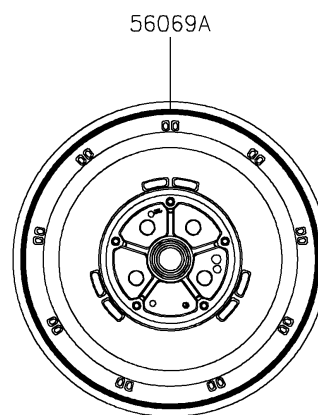

2024 Vulcan 900 Custom

PARTS DIAGRAM

Decals(FPFAN/FPFAL)

F2861

2024 Vulcan 900 Custom

PARTS LIST

Decals(FPFAN/FPFAL)

ITEM NAME

PART NUMBER

QUANTITY
