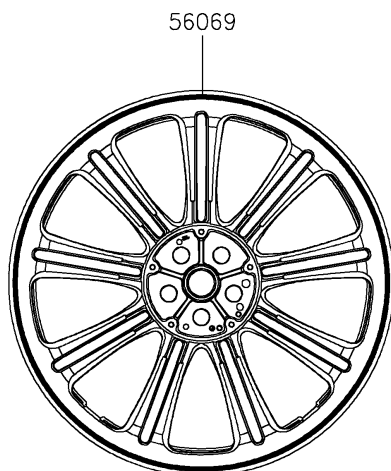

2024 Vulcan 900 Custom

PARTS DIAGRAM

Decals(FPFAN/FPFAL)

F2861

2024 Vulcan 900 Custom

PARTS LIST

Decals(FPFAN/FPFAL)

ITEM NAME

PART NUMBER

QUANTITY
