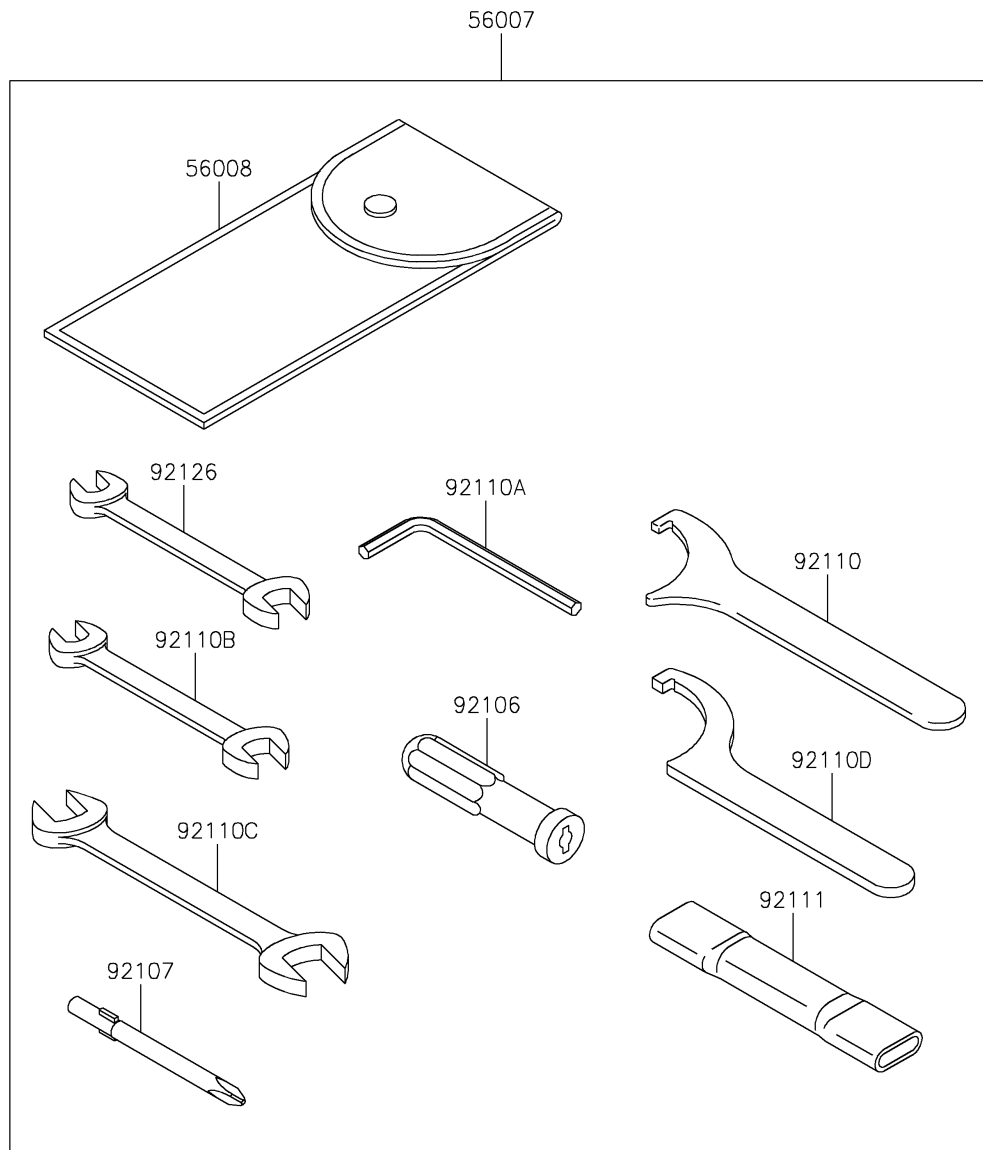

2025 Vulcan 900 Custom

PARTS DIAGRAM

Owner's Tools

F2810

2025 Vulcan 900 Custom

PARTS LIST

Owner's Tools

ITEM NAME

PART NUMBER

QUANTITY
