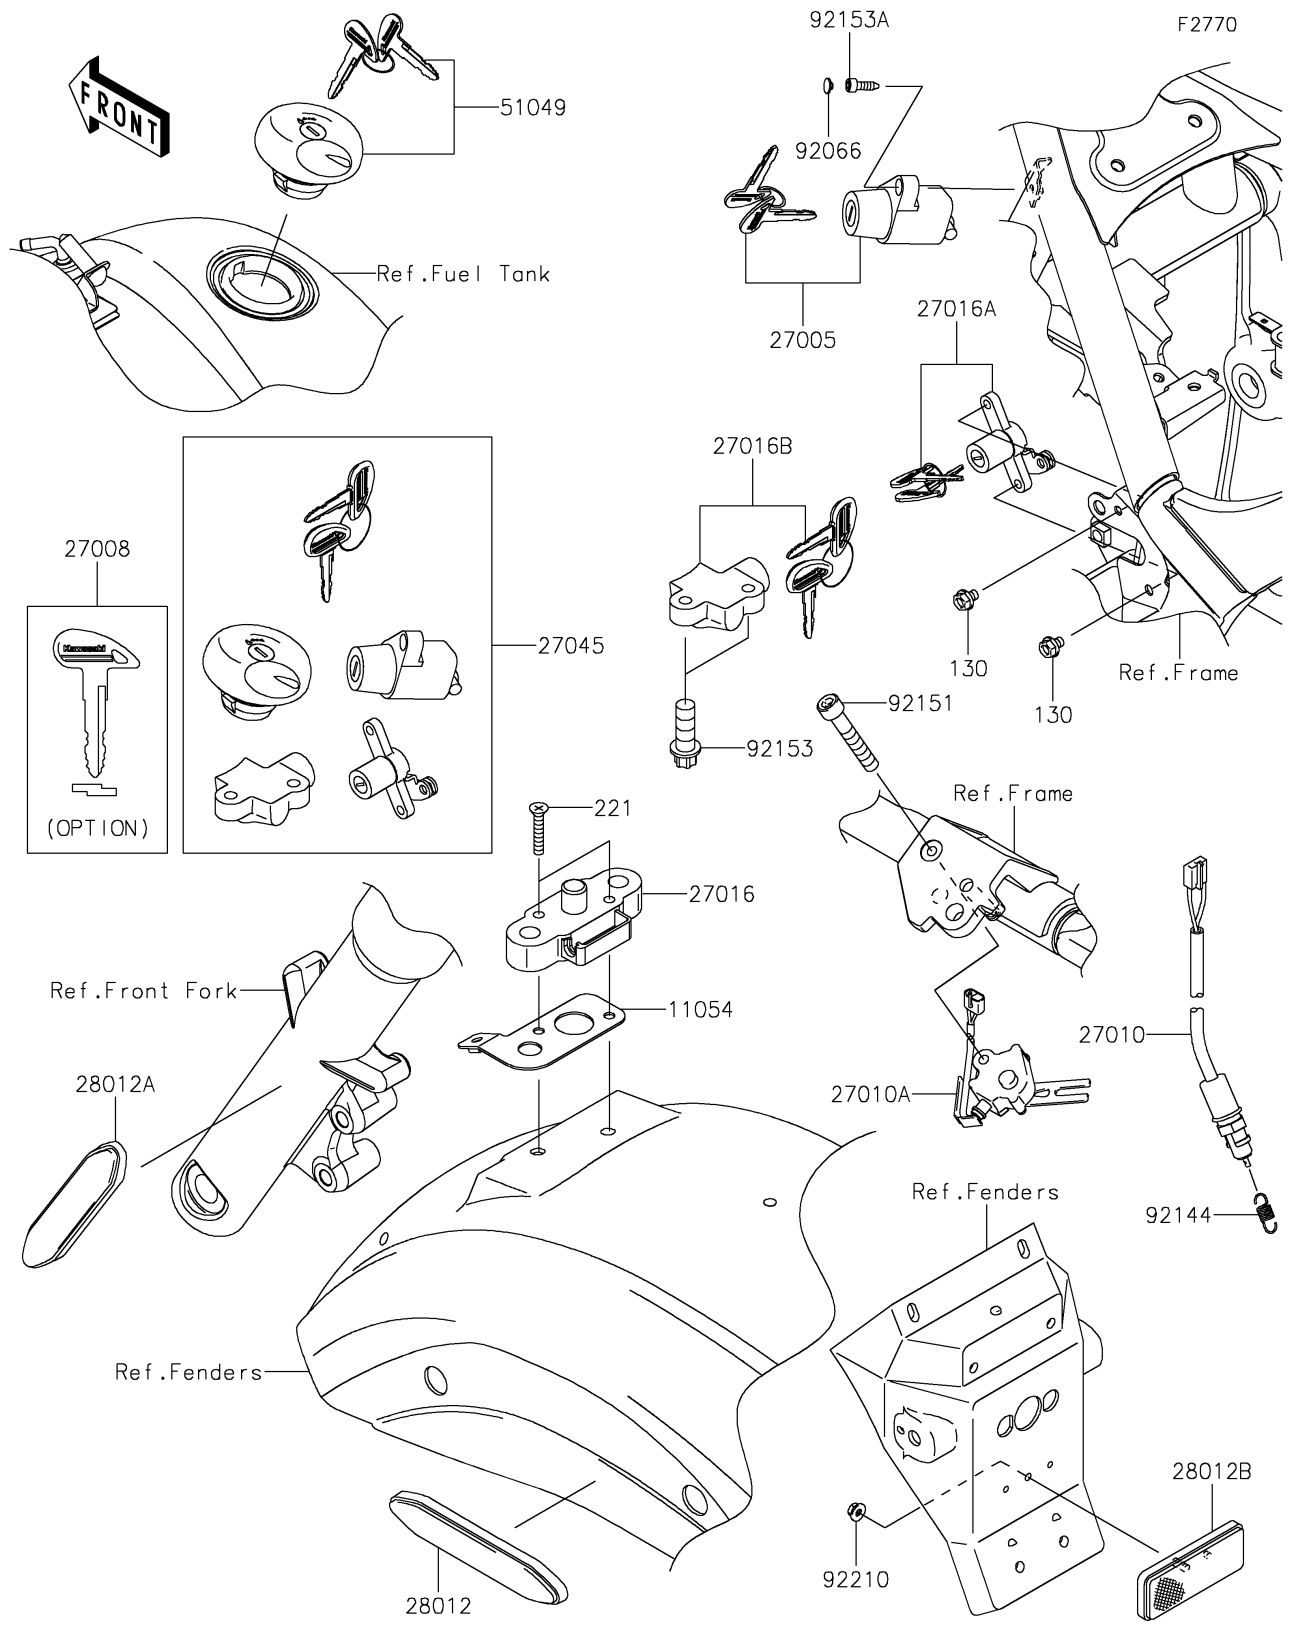

## PARTS DIAGRAM

# 2025 Vulcan 900 Custom

## PARTS LIST

Ignition Switch/Locks/Reflectors

**ITEM NAME**

**PART NUMBER**

**QUANTITY**

---