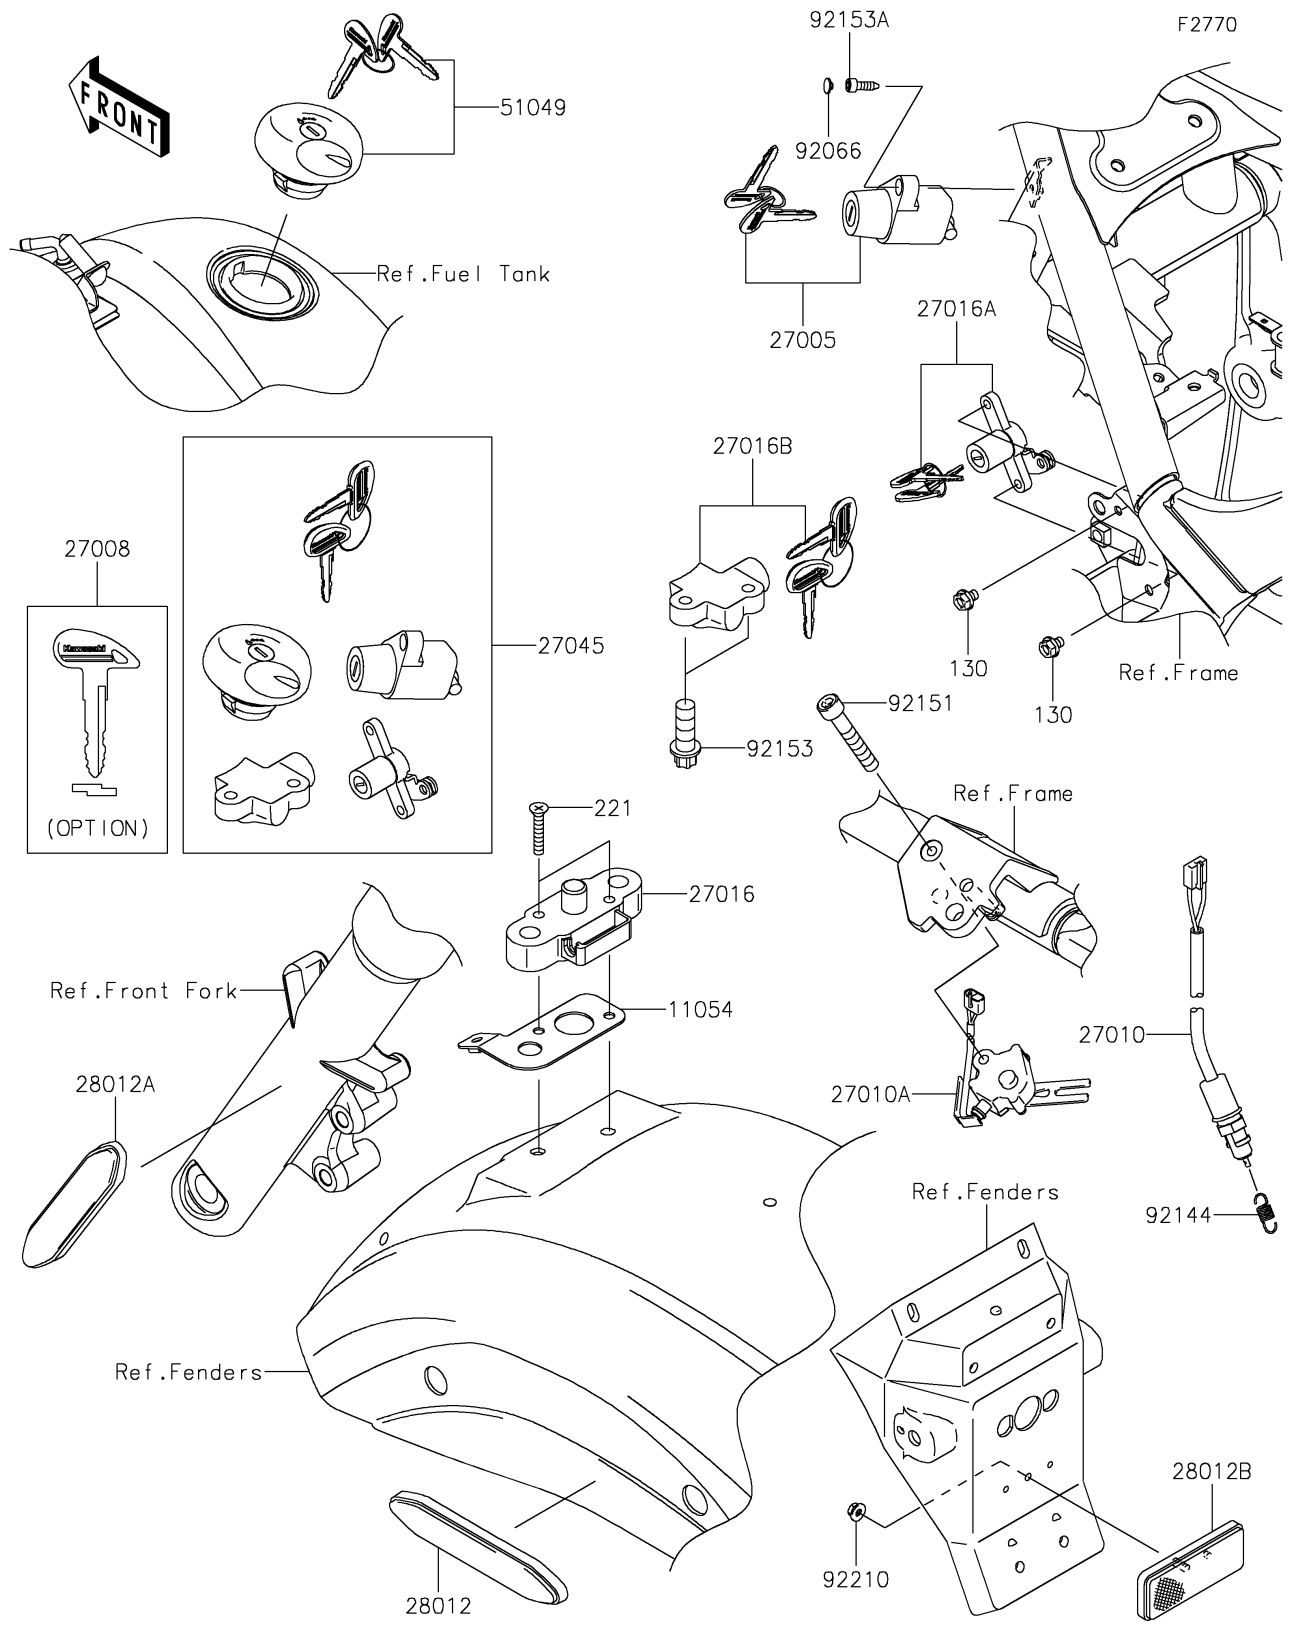

# 2024 Vulcan 900 Custom

## PARTS DIAGRAM

## PARTS LIST

Ignition Switch/Locks/Reflectors

**ITEM NAME**

**PART NUMBER**

**QUANTITY**

---