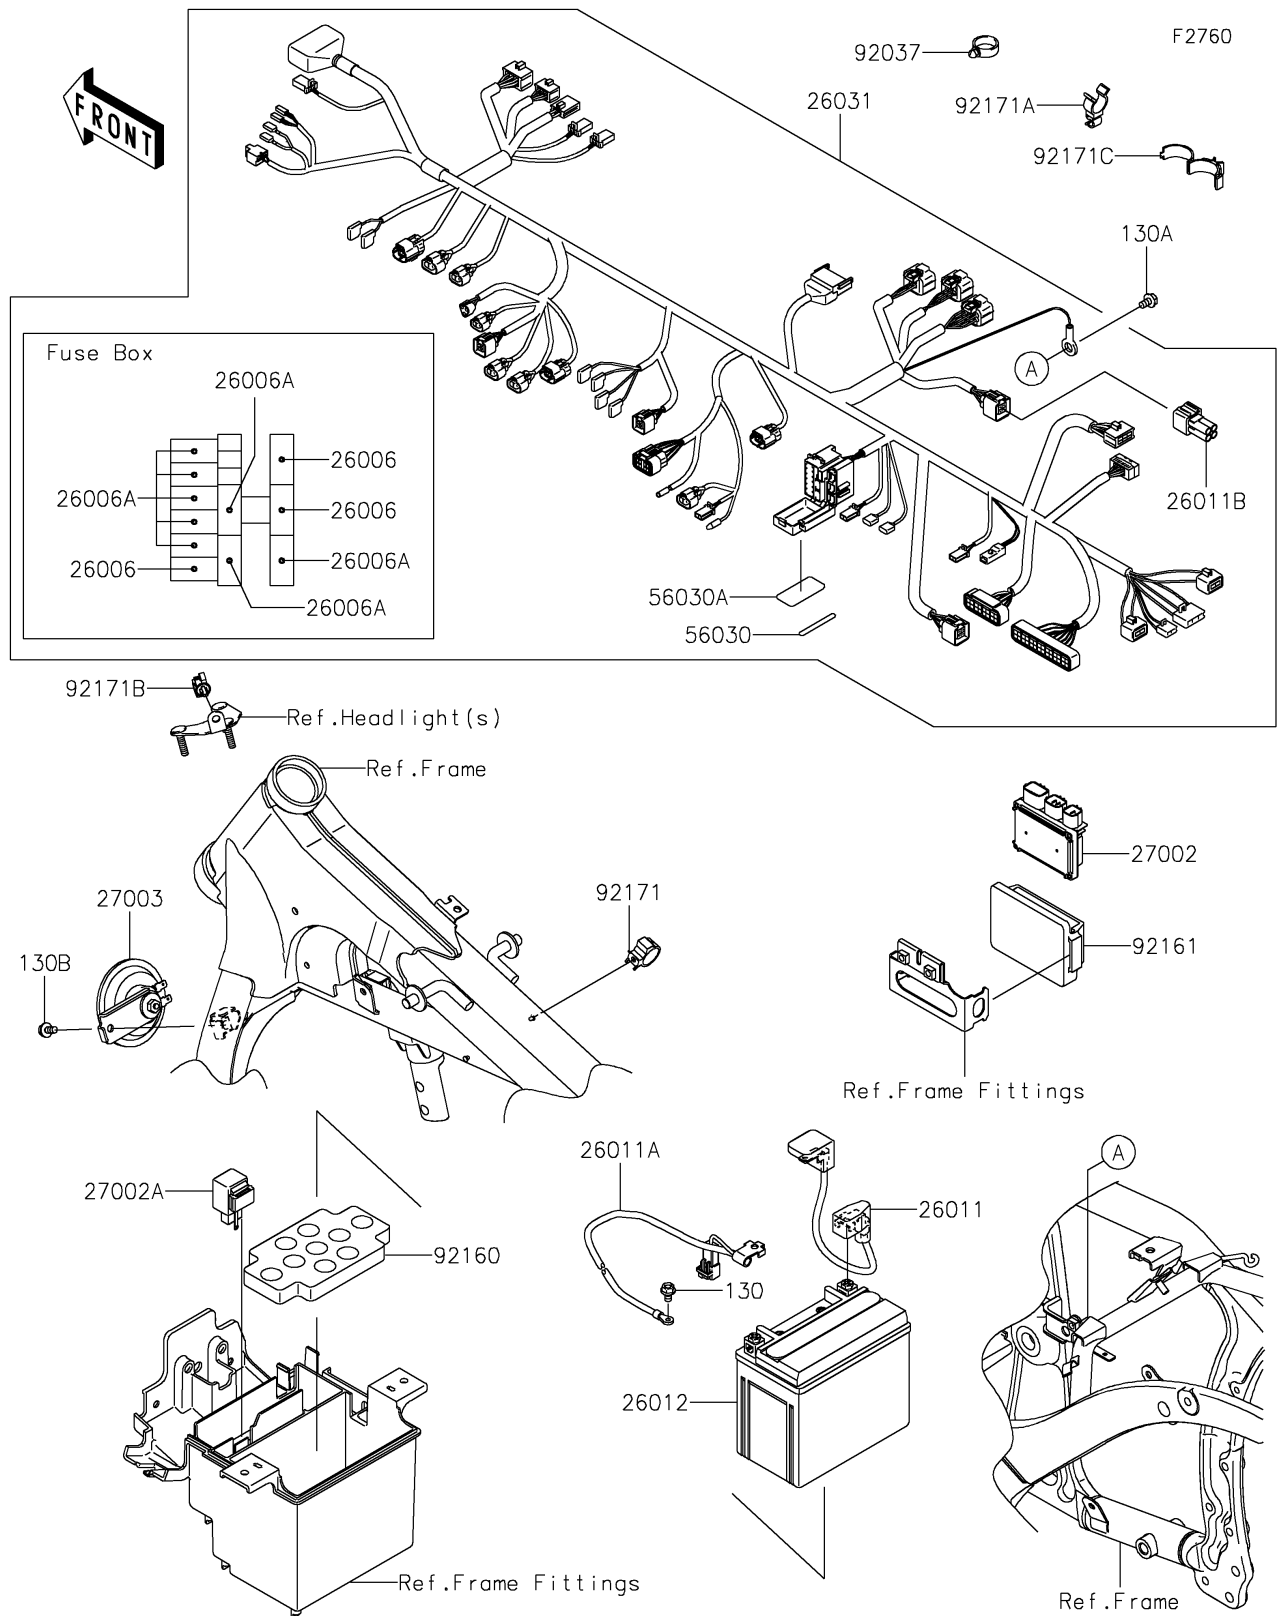

2024 Vulcan 900 Custom

PARTS DIAGRAM

Chassis Electrical Equipment

2024 Vulcan 900 Custom

PARTS LIST

Chassis Electrical Equipment

ITEM NAME

PART NUMBER

QUANTITY
