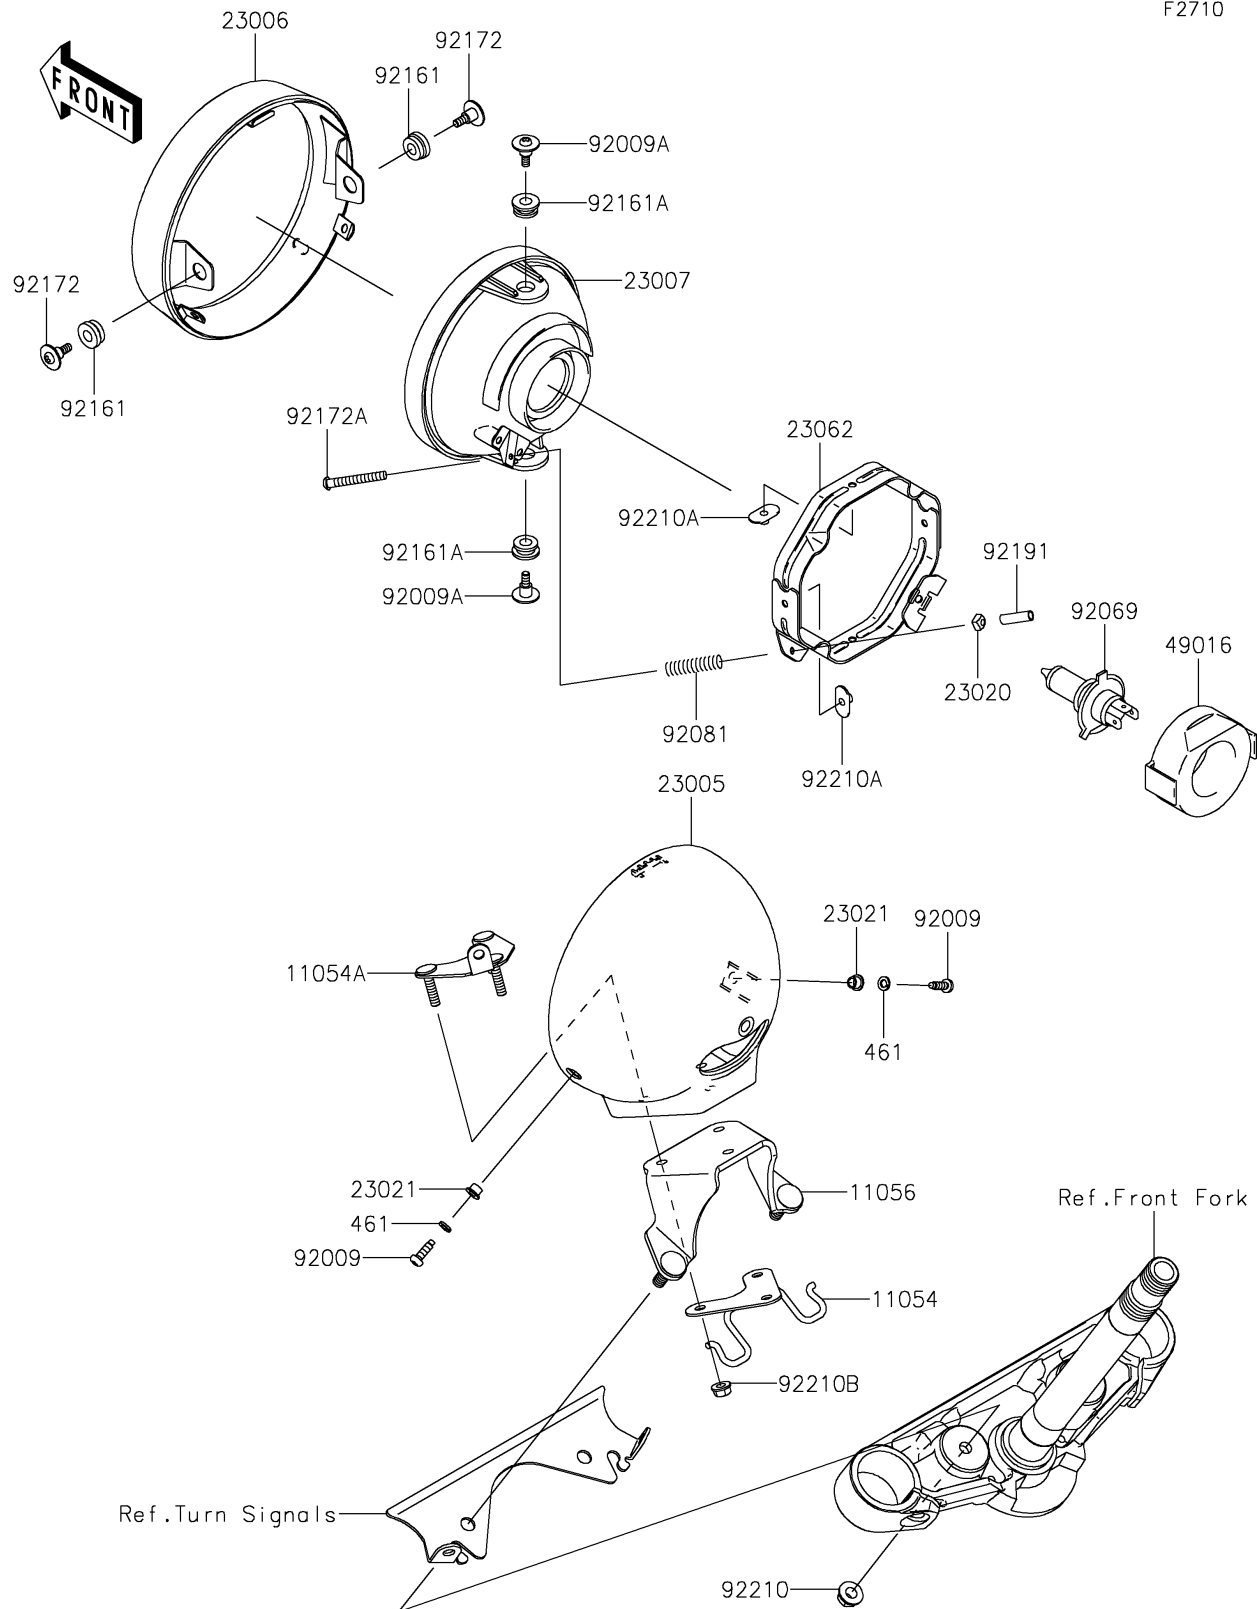

2025 Vulcan 900 Custom

PARTS DIAGRAM

Headlight(s)

F2710

2025 Vulcan 900 Custom

PARTS LIST

Headlight(s)

ITEM NAME

PART NUMBER

QUANTITY
