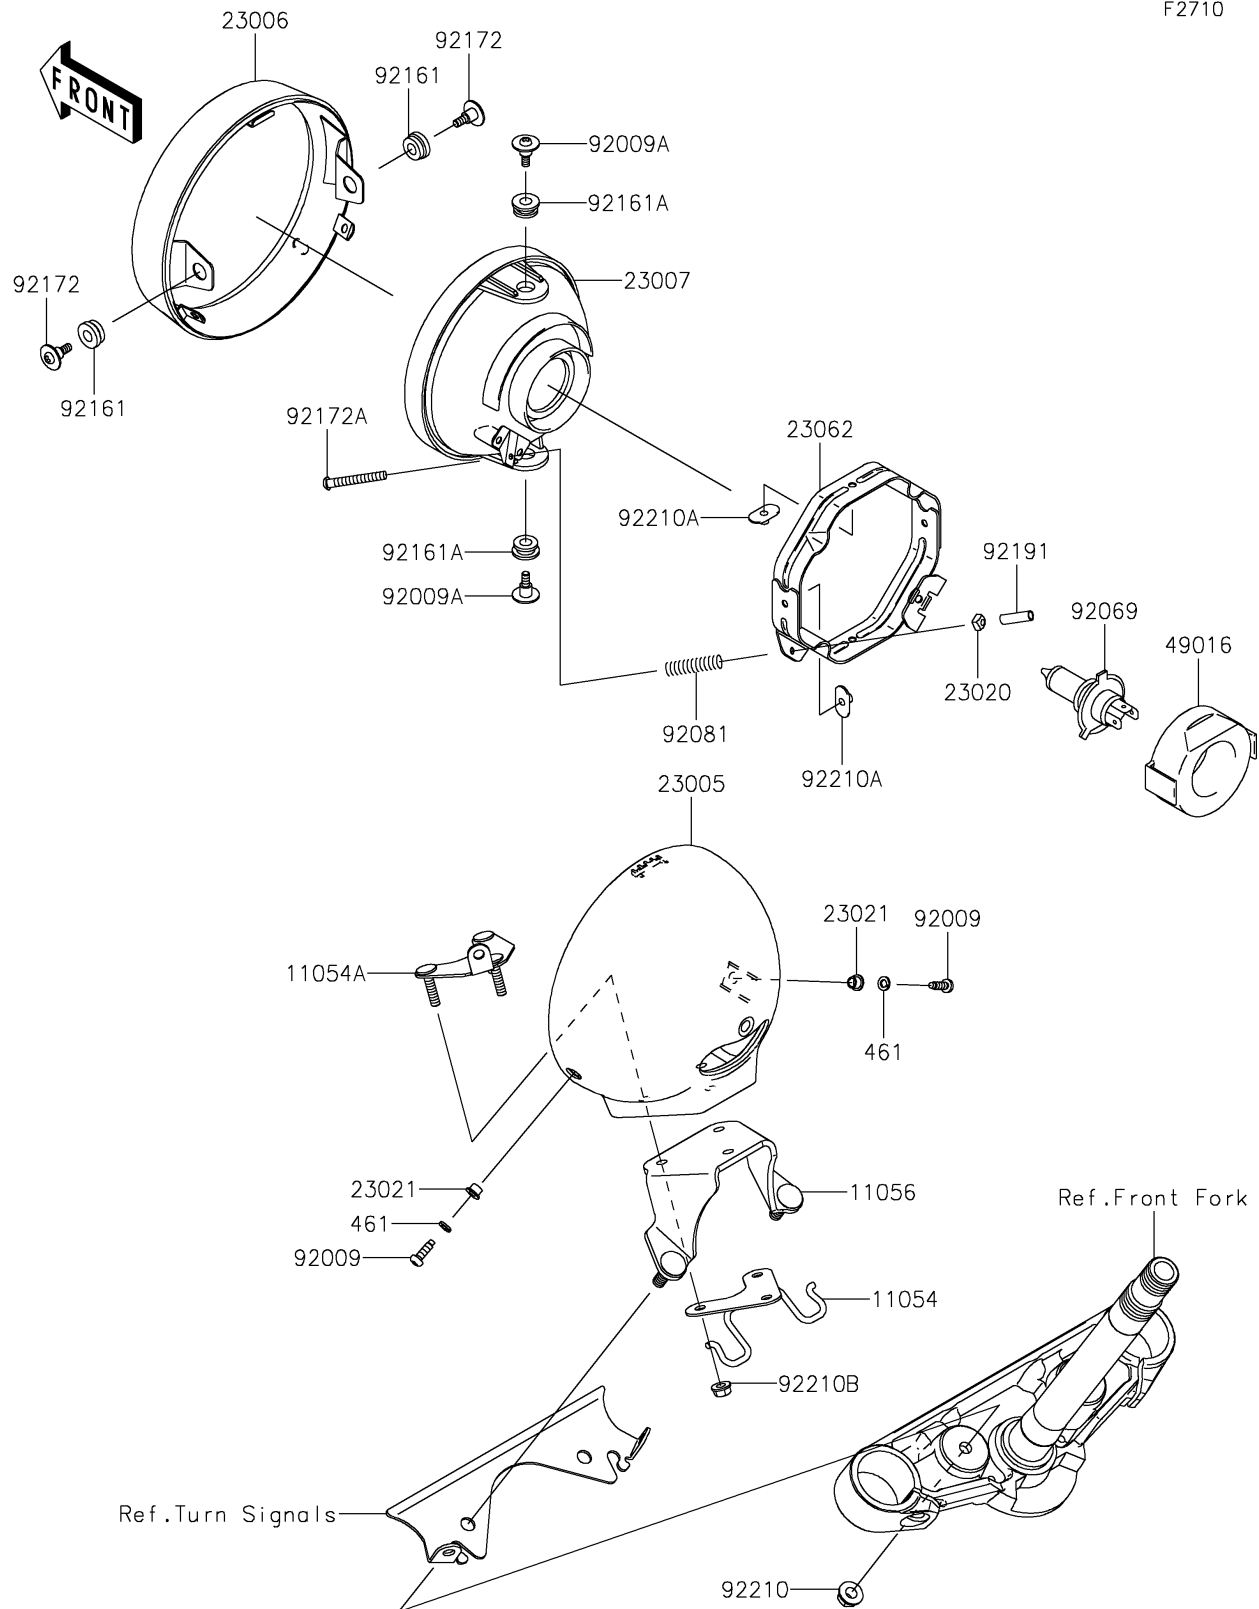

2025 Vulcan 900 Custom

PARTS DIAGRAM

Headlight(s)

F2710

2025 Vulcan 900 Custom

PARTS LIST

Headlight(s)

ITEM NAME

PART NUMBER

QUANTITY
