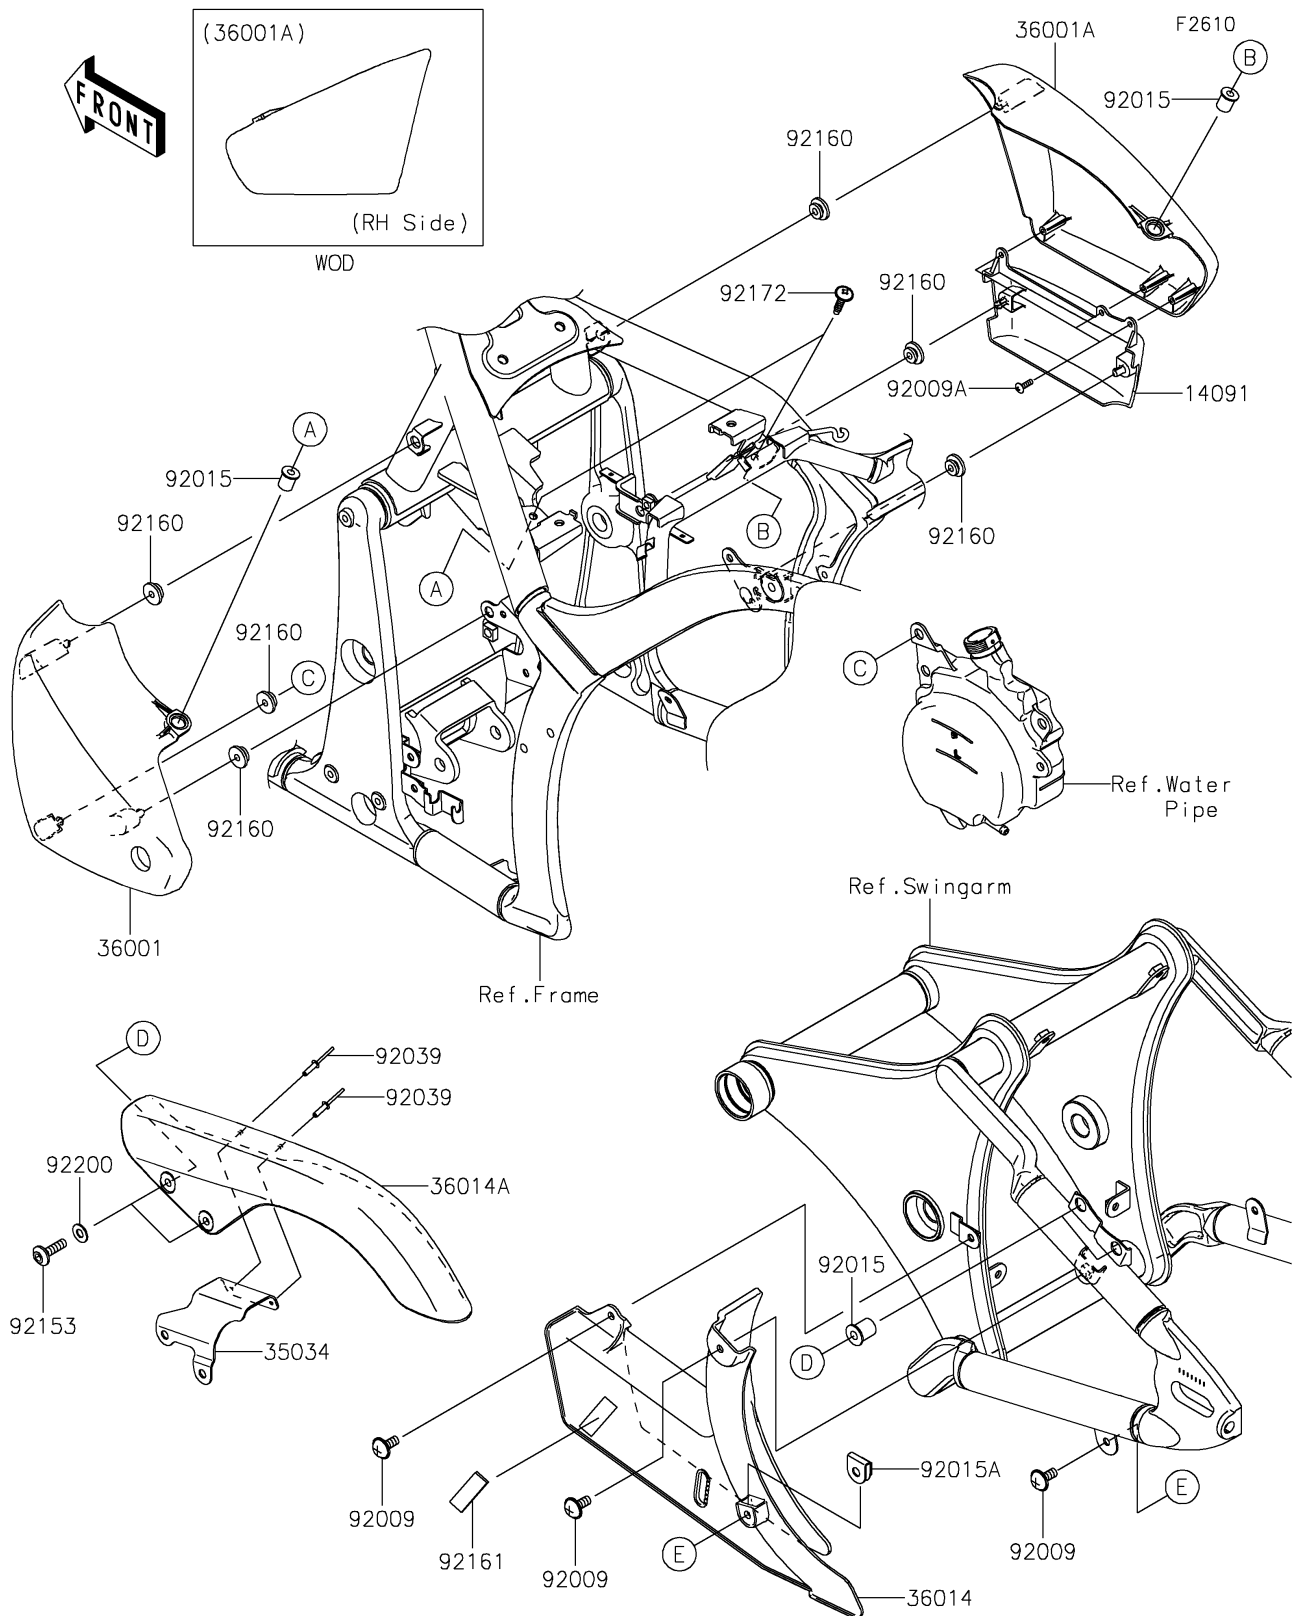

## PARTS DIAGRAM

### Side Covers/Chain Cover

## PARTS LIST

### Side Covers/Chain Cover

| ITEM NAME                          | PART NUMBER   | QUANTITY |
|------------------------------------|---------------|----------|
| COVER,SIDE COVER,RH (Ref # 14091)  | 14091-0641    | 1        |
| REINFORCE (Ref # 35034)            | 35034-0082    | 1        |
| COVER-SIDE,LH,EBONY (Ref # 36001)  | 36001-0081-H8 | 1        |
| COVER-SIDE,RH,EBONY (Ref # 36001A) | 36001-0082-H8 | 1        |
| CASE-CHAIN,LWR (Ref # 36014)       | 36014-0031    | 1        |
| CASE-CHAIN,UPP (Ref # 36014A)      | 36014-0052    | 1        |
| SCREW,6X14 (Ref # 92009)           | 92009-1662    | 3        |
| SCREW,TAPPING,4X14 (Ref # 92009A)  | 92009-1792    | 3        |
| NUT (Ref # 92015)                  | 92015-1700    | 4        |
| NUT,CLIP,6MM (Ref # 92015A)        | 92015-1904    | 1        |
| RIVET (Ref # 92039)                | 92039-1251    | 2        |
| BOLT,SOCKET,6X22 (Ref # 92153)     | 92153-1356    | 2        |
| DAMPER (Ref # 92160)               | 92160-1613    | 6        |
| DAMPER (Ref # 92161)               | 92161-0124    | 1        |
| SCREW,6X26 (Ref # 92172)           | 92172-0137    | 2        |
| WASHER,6.5X14X1 (Ref # 92200)      | 92200-1388    | 2        |