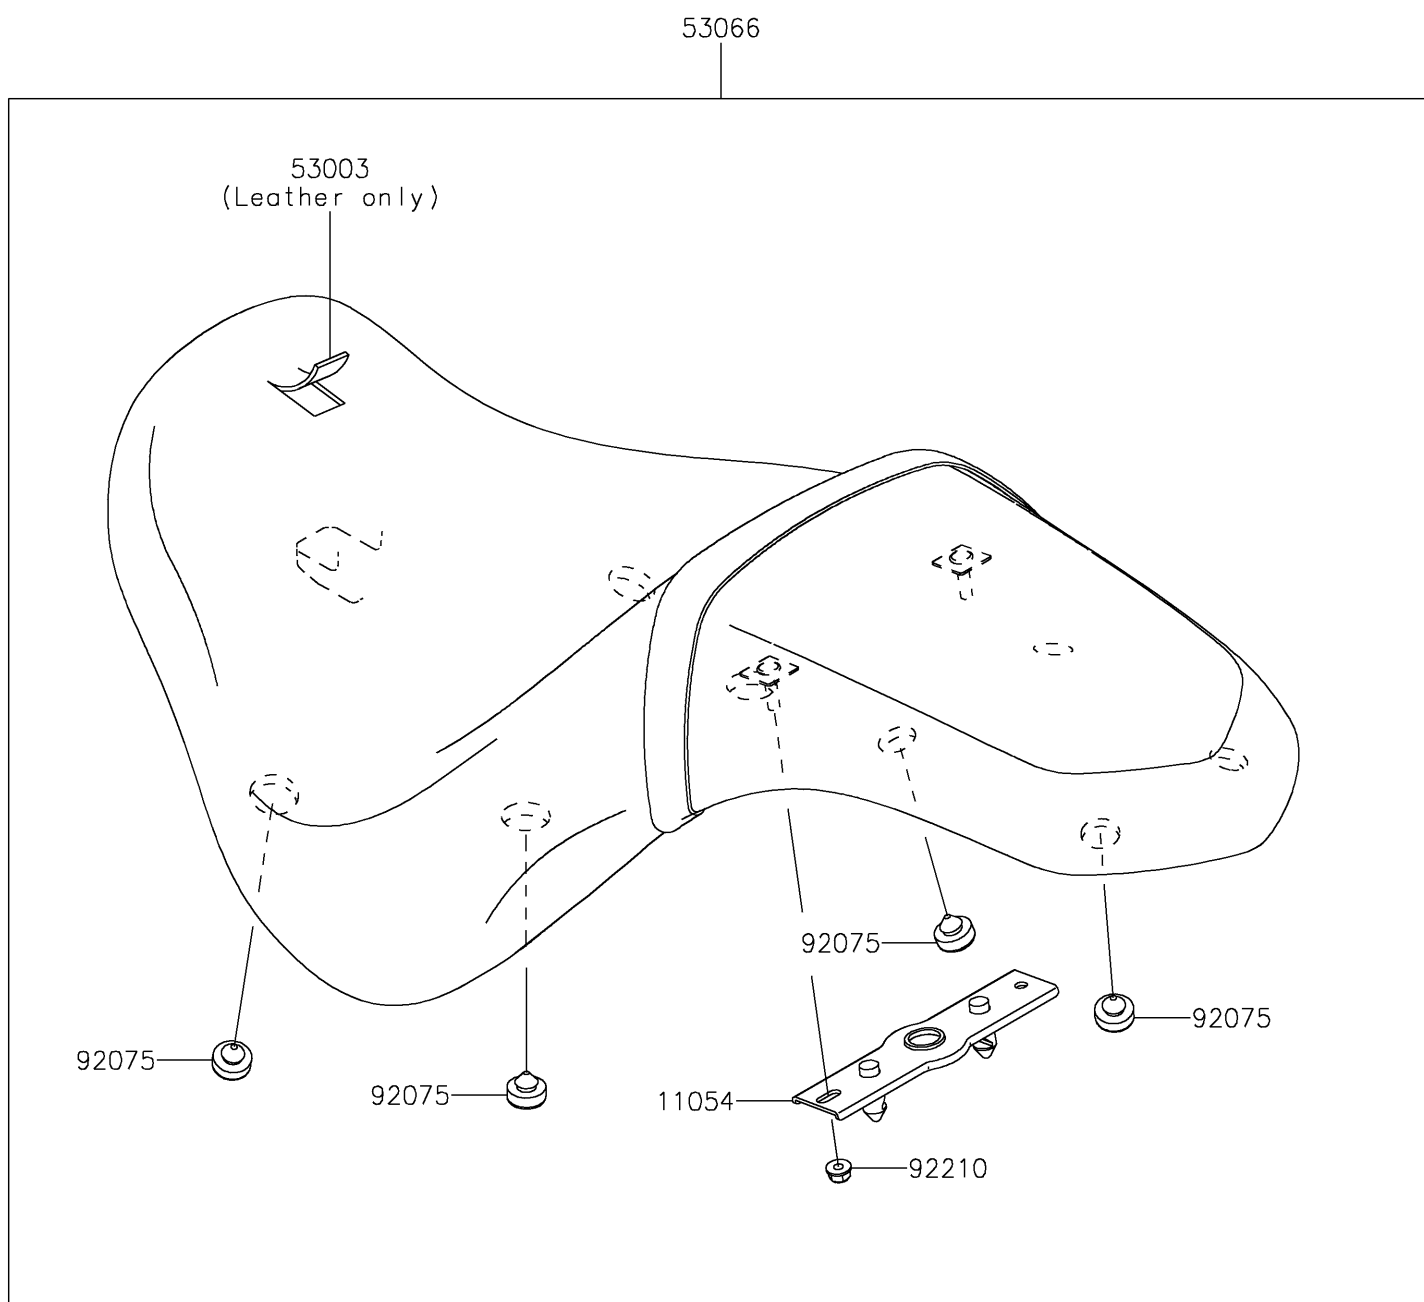

2025 Vulcan 900 Custom

PARTS DIAGRAM

Seat

F2510

2025 Vulcan 900 Custom

PARTS LIST

Seat

ITEM NAME	PART NUMBER	QUANTITY
BRACKET,SEAT (Ref # 11054)	11054-0417	1
LEATHER,SEAT,BLACK (Ref # 53003)	53003-0183-MA	1
SEAT-ASSY,DUAL,W/BAND,BLACK (Ref # 53066)	53066-0264-MA	1
DAMPER,10X20X8 (Ref # 92075)	92075-1927	8
NUT (Ref # 92210)	92210-0401	2