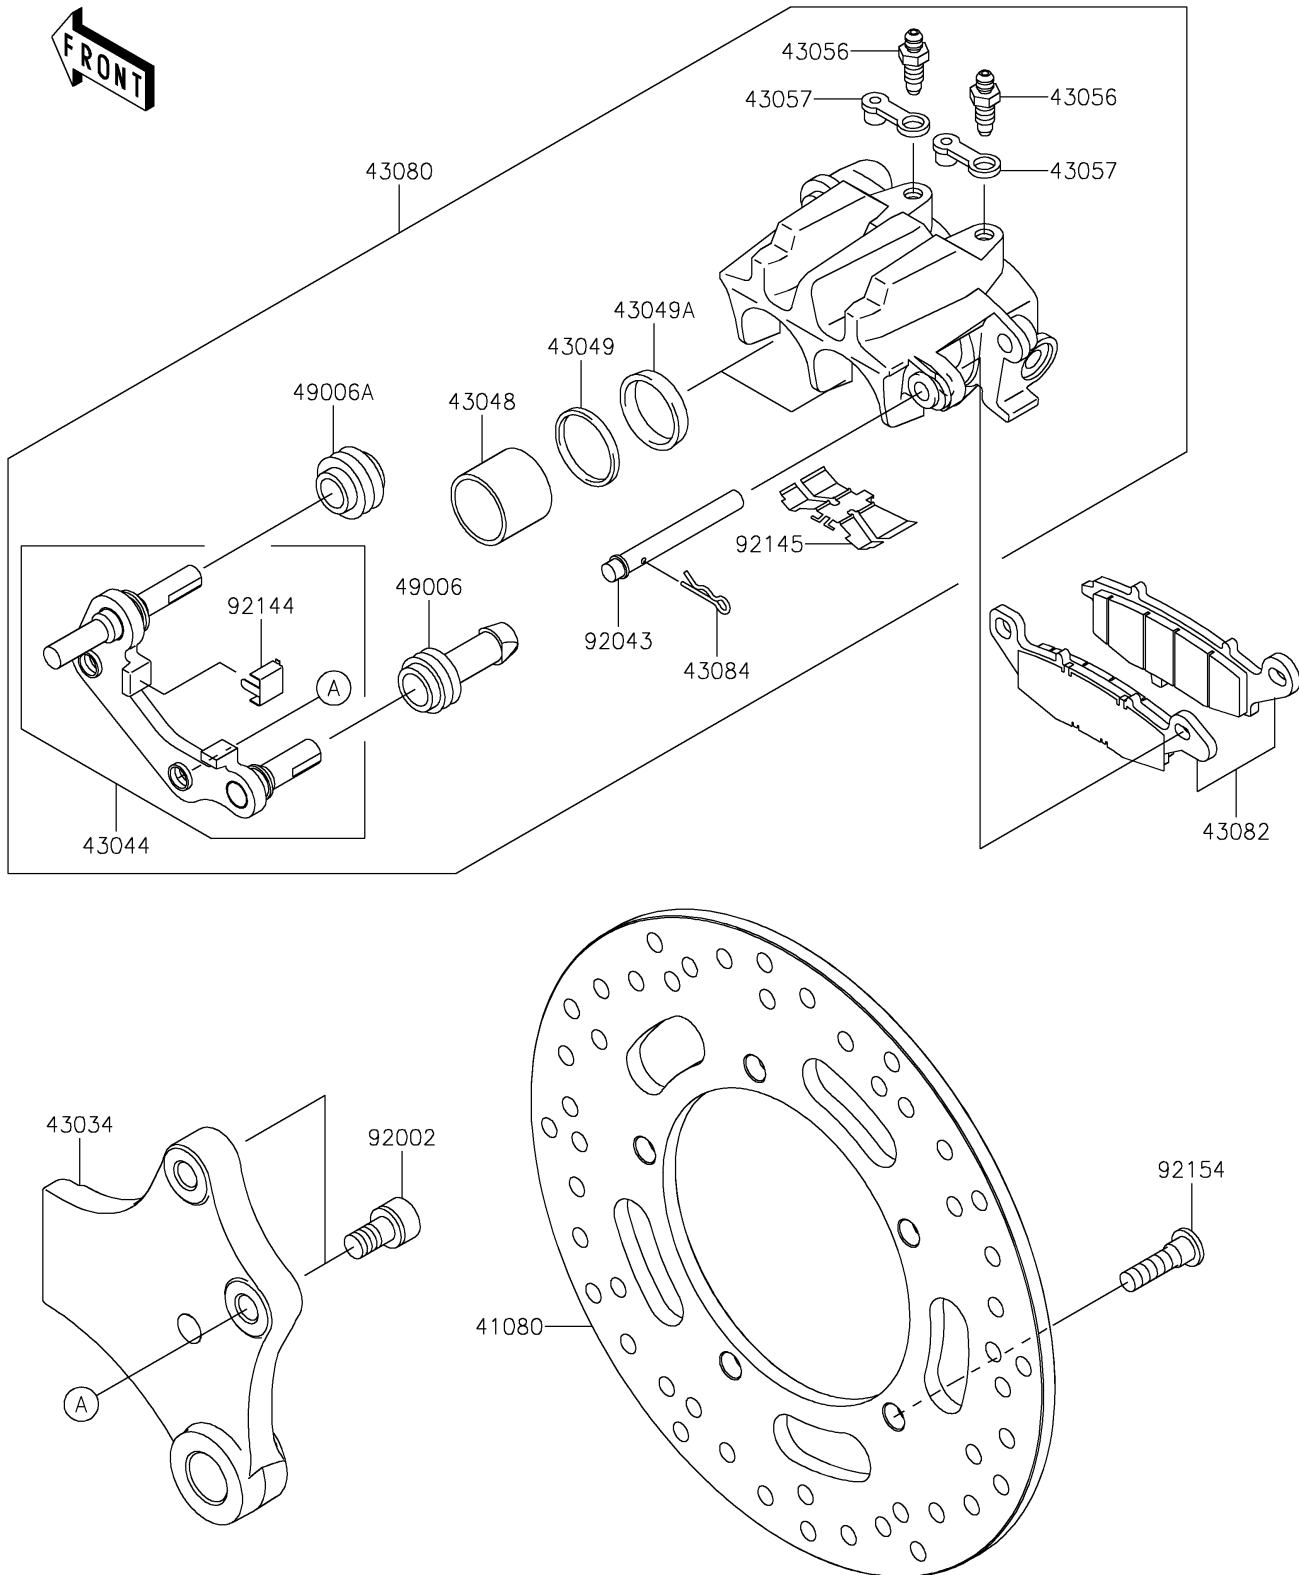

2025 Vulcan 900 Custom

PARTS DIAGRAM

Rear Brake

F2294

2025 Vulcan 900 Custom

PARTS LIST

Rear Brake

ITEM NAME

PART NUMBER

QUANTITY
