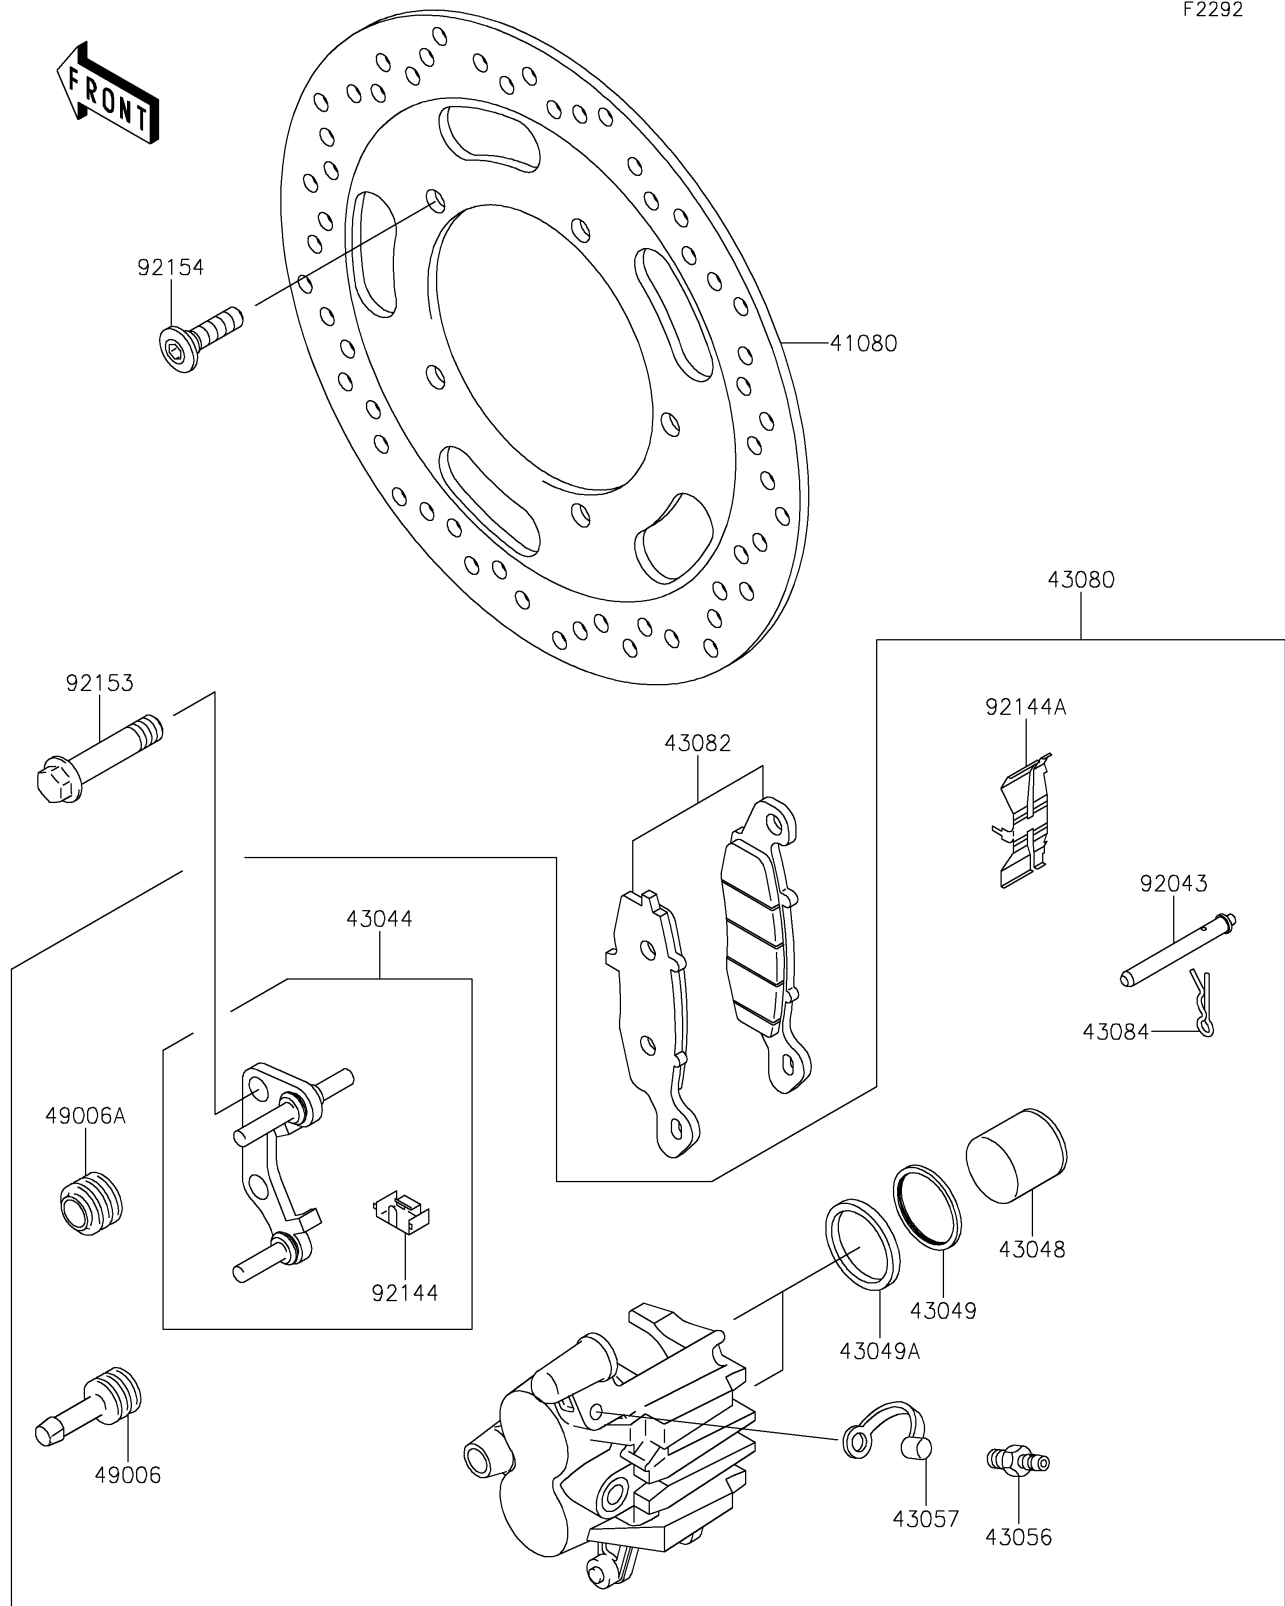

2025 Vulcan 900 Custom

PARTS DIAGRAM

Front Brake

F2292