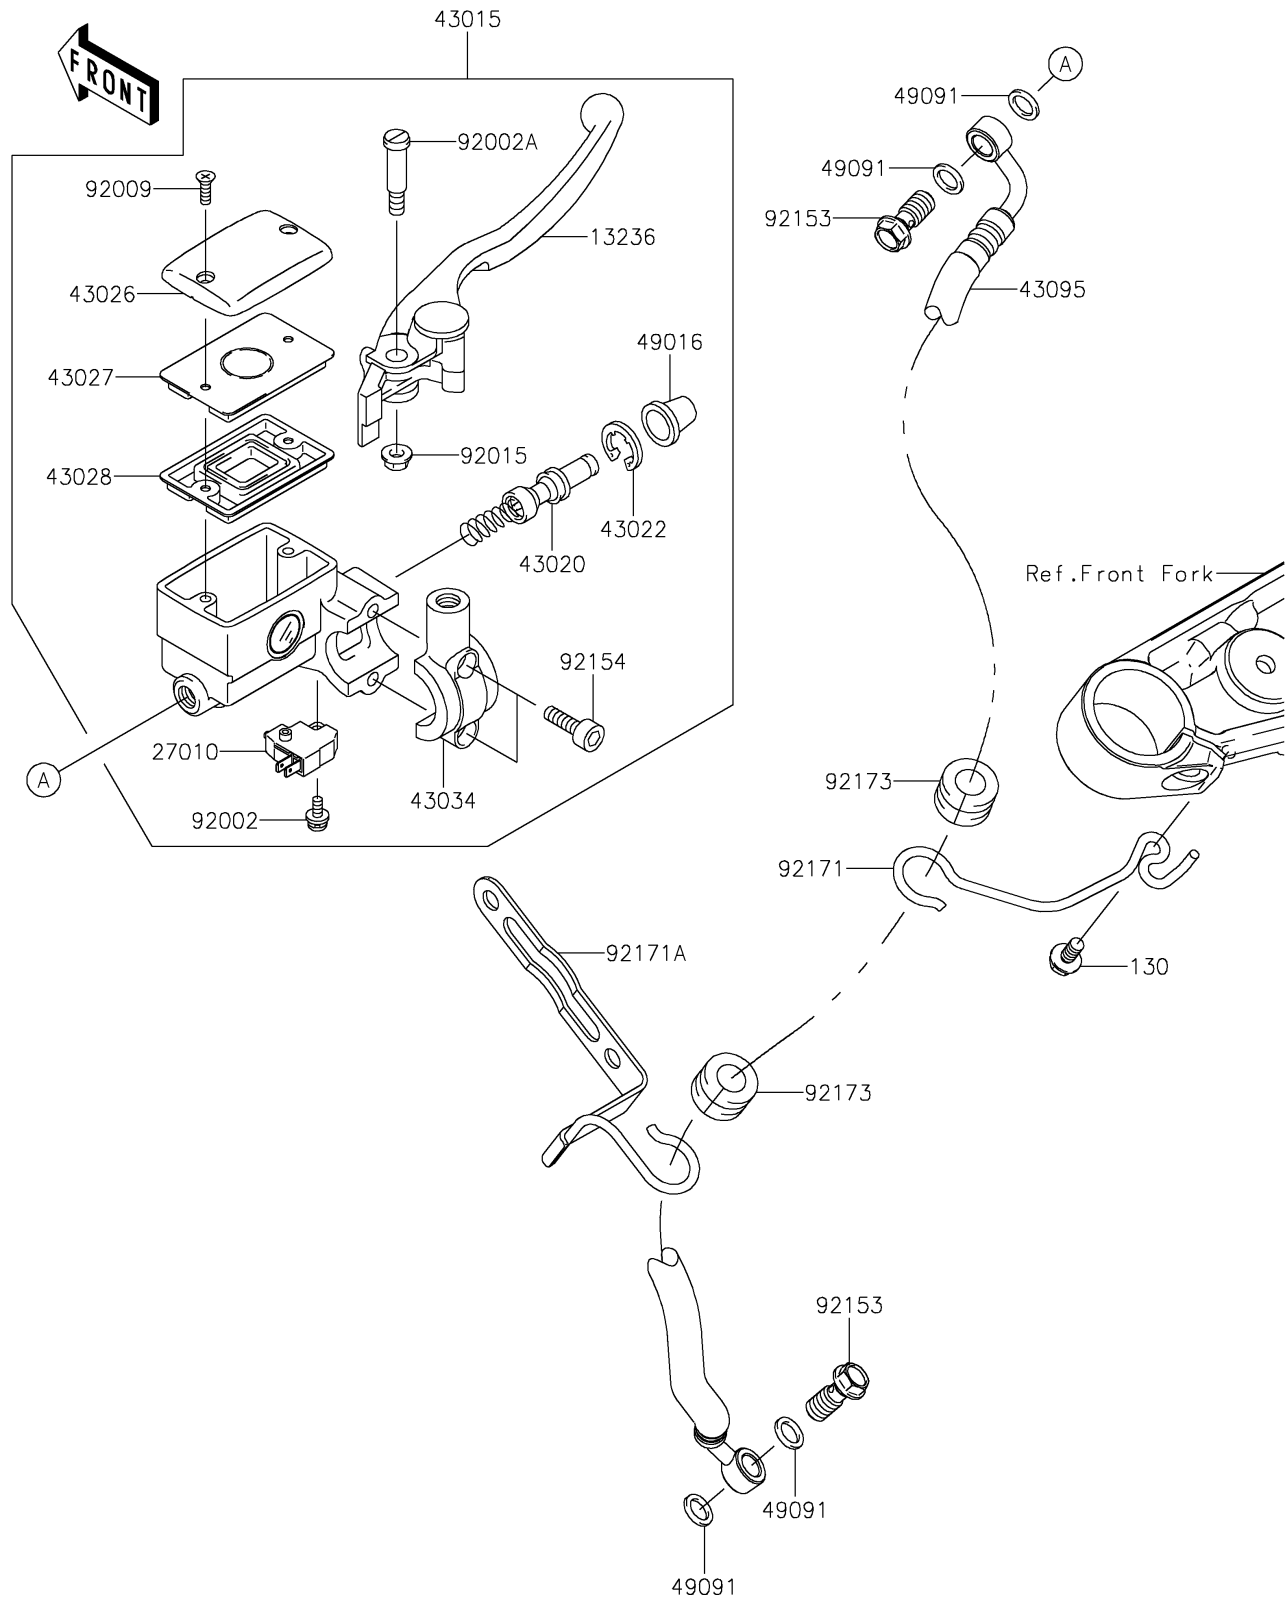

2025 Vulcan 900 Custom

PARTS DIAGRAM

Front Master Cylinder

F2291

2025 Vulcan 900 Custom

PARTS LIST

Front Master Cylinder

ITEM NAME

PART NUMBER

QUANTITY
