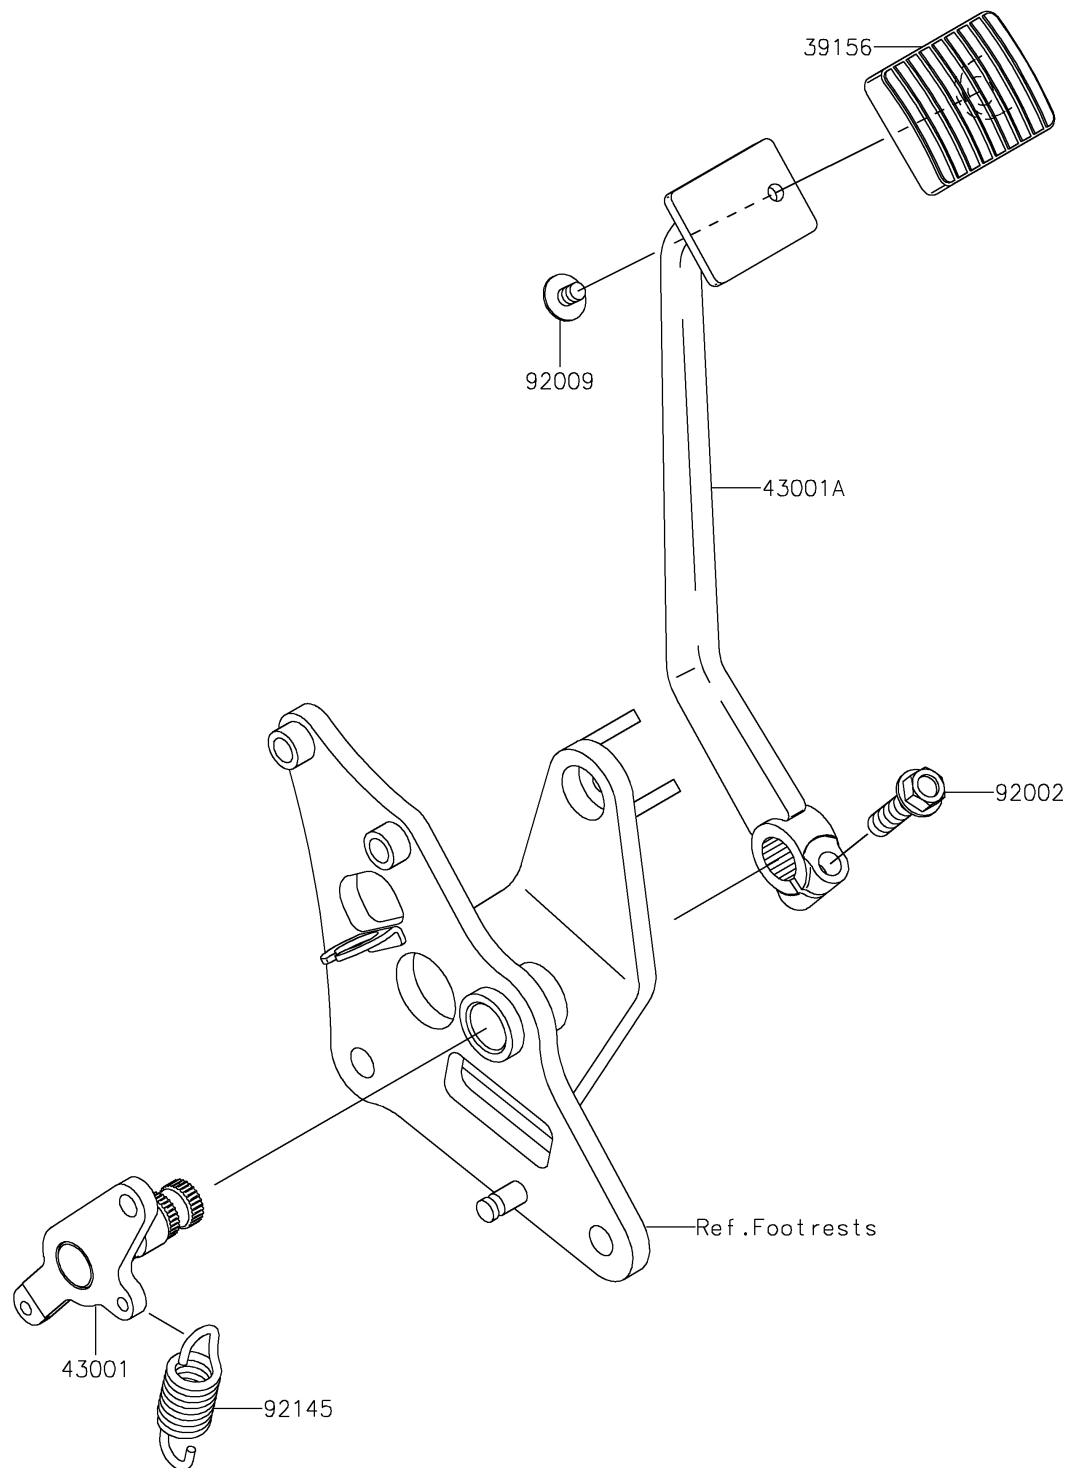

2025 Vulcan 900 Custom

PARTS DIAGRAM

Brake Pedal/Torque Link

F2260

2025 Vulcan 900 Custom

PARTS LIST

Brake Pedal/Torque Link

ITEM NAME

PART NUMBER

QUANTITY
