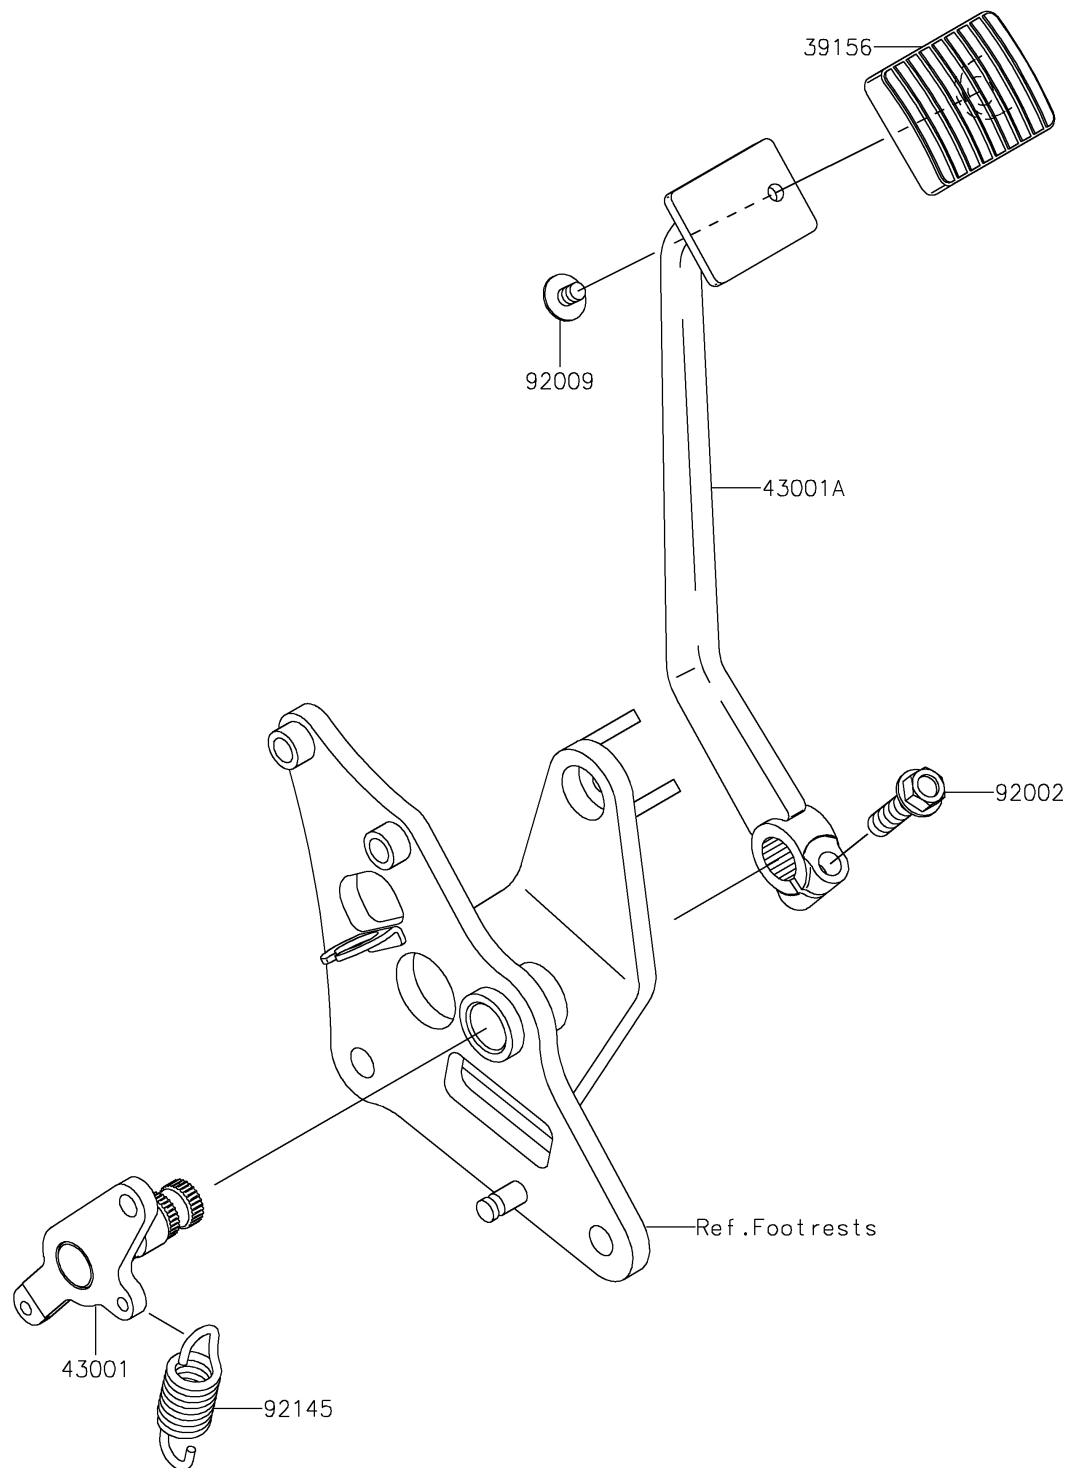

2024 Vulcan 900 Custom

PARTS DIAGRAM

Brake Pedal/Torque Link

F2260

2024 Vulcan 900 Custom

PARTS LIST

Brake Pedal/Torque Link

ITEM NAME

PART NUMBER

QUANTITY
