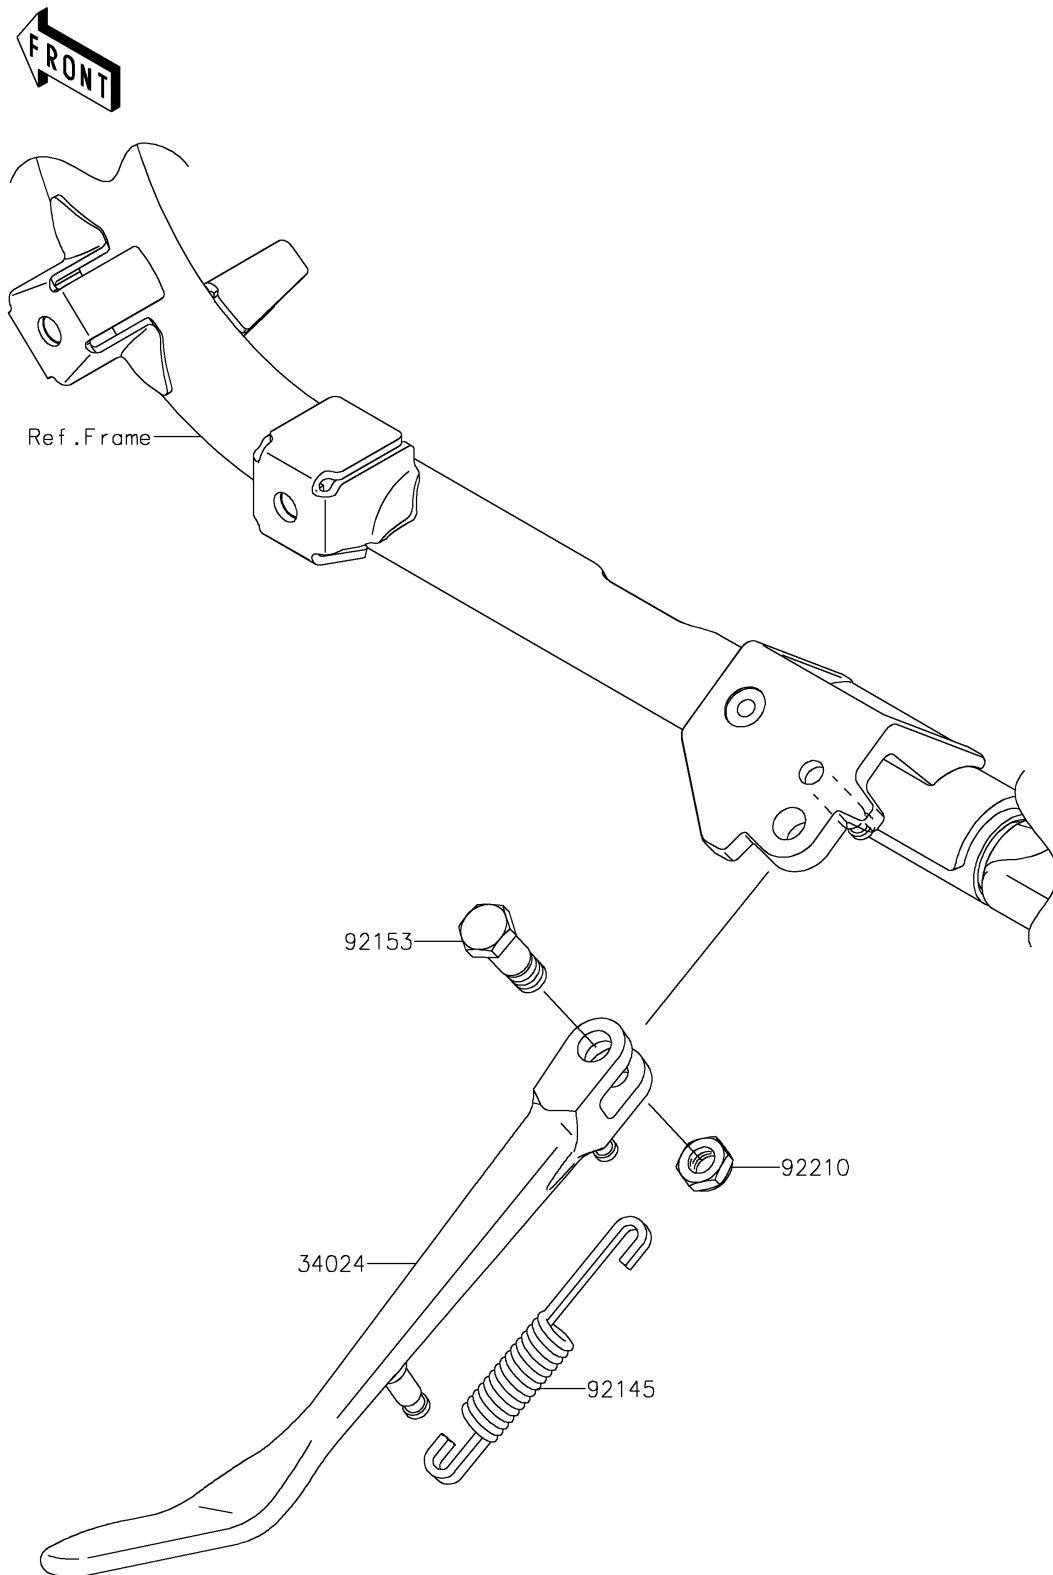

2024 Vulcan 900 Custom

PARTS DIAGRAM

Stand(s)

F2190

2024 Vulcan 900 Custom

PARTS LIST

Stand(s)

ITEM NAME

PART NUMBER

QUANTITY
