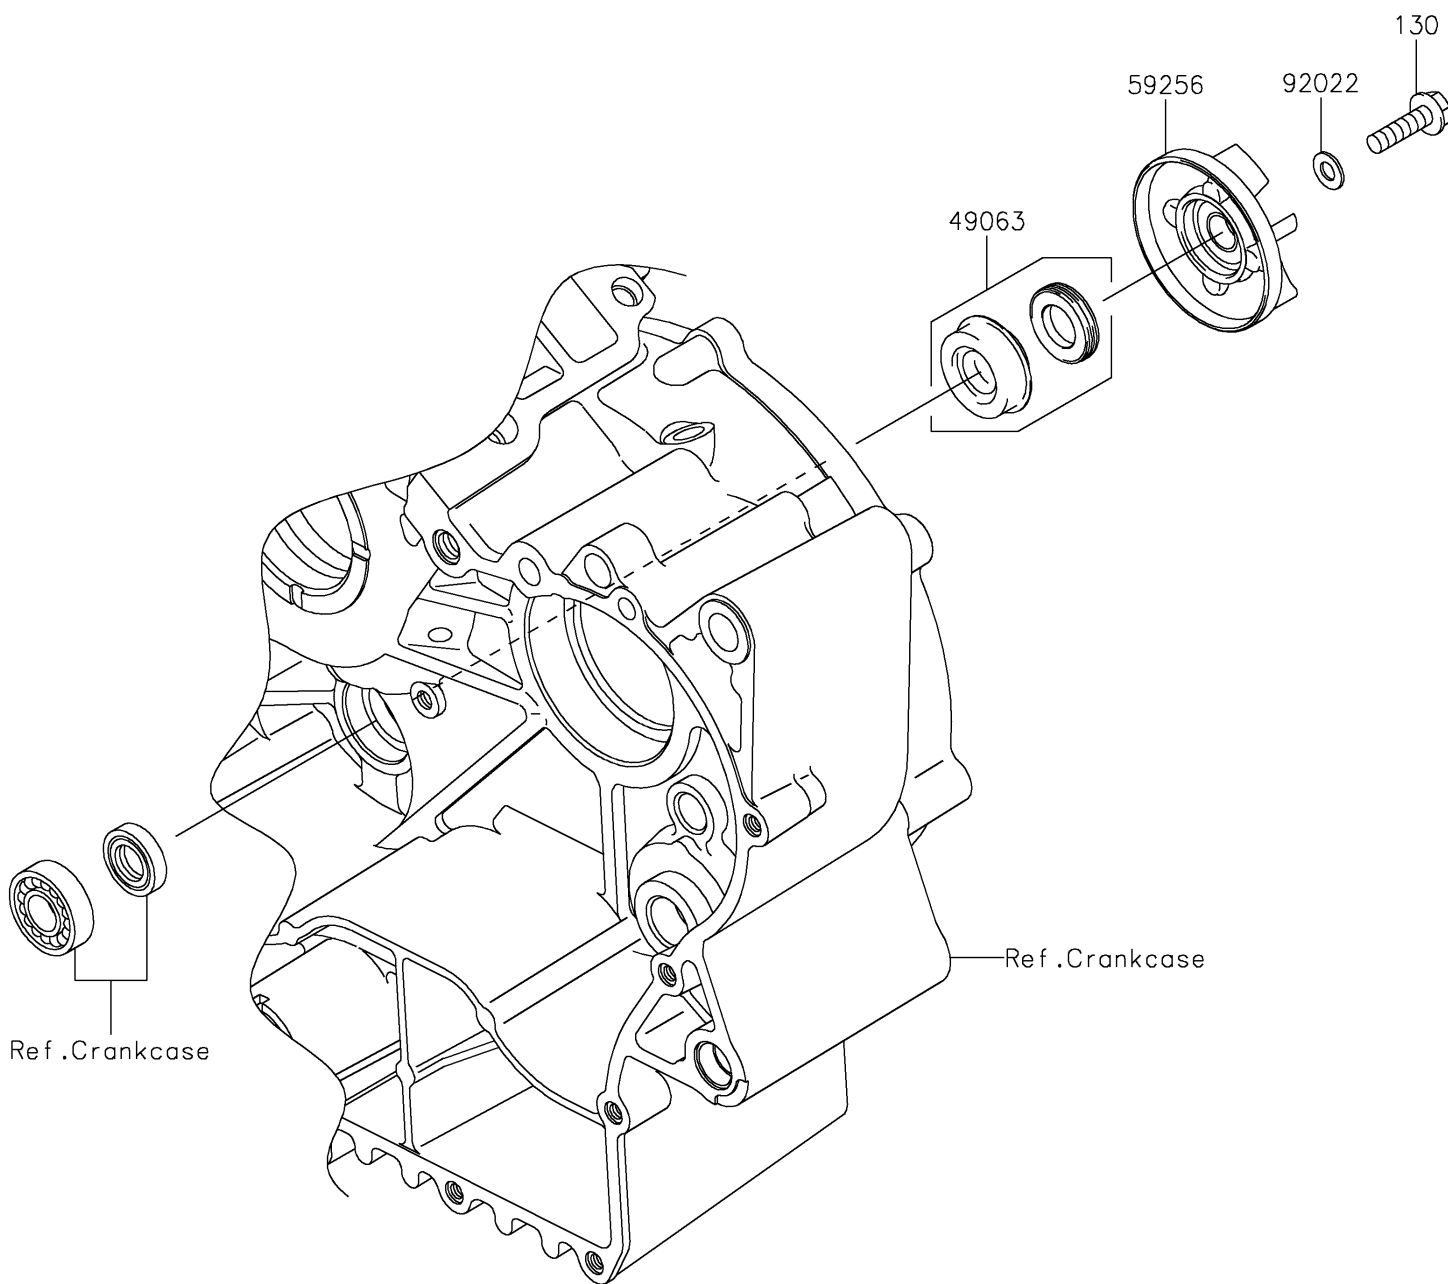

2024 Vulcan 900 Custom

PARTS DIAGRAM

Water Pump

Kawasaki

Let the Good Times Roll®

E3031

2024 Vulcan 900 Custom

PARTS LIST

Water Pump

ITEM NAME	PART NUMBER	QUANTITY
-----------	-------------	----------