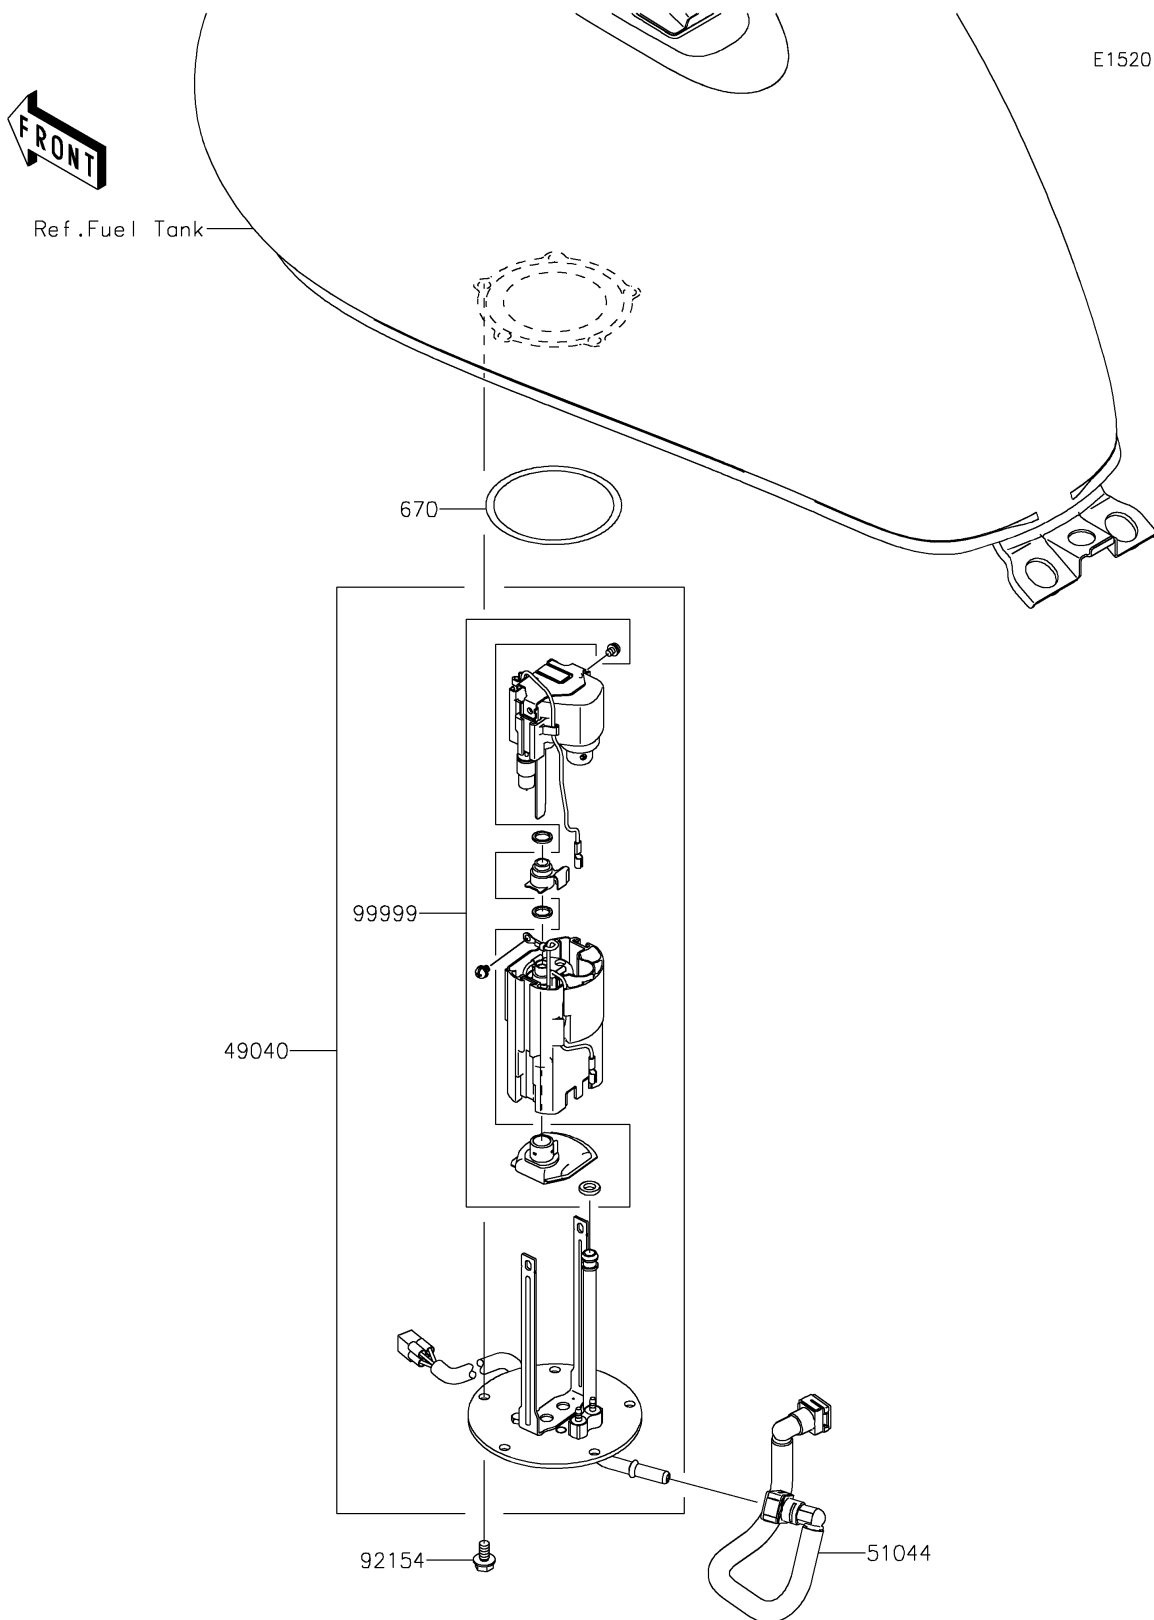

2025 Vulcan 900 Custom

Kawasaki

Let the Good Times Roll®

PARTS DIAGRAM

Fuel Pump

2025 Vulcan 900 Custom

PARTS LIST

Fuel Pump

ITEM NAME	PART NUMBER	QUANTITY
PUMP-FUEL (Ref # 49040)	49040-0818	1
TUBE-ASSY,FUEL,E25 (Ref # 51044)	51044-0865	1
BOLT,FLANGED,6X12 (Ref # 92154)	92154-1848	5
KIT,FUEL FILTER (Ref # 99999)	99999-0521	1
O RING (Ref # 670)	670E5075	1