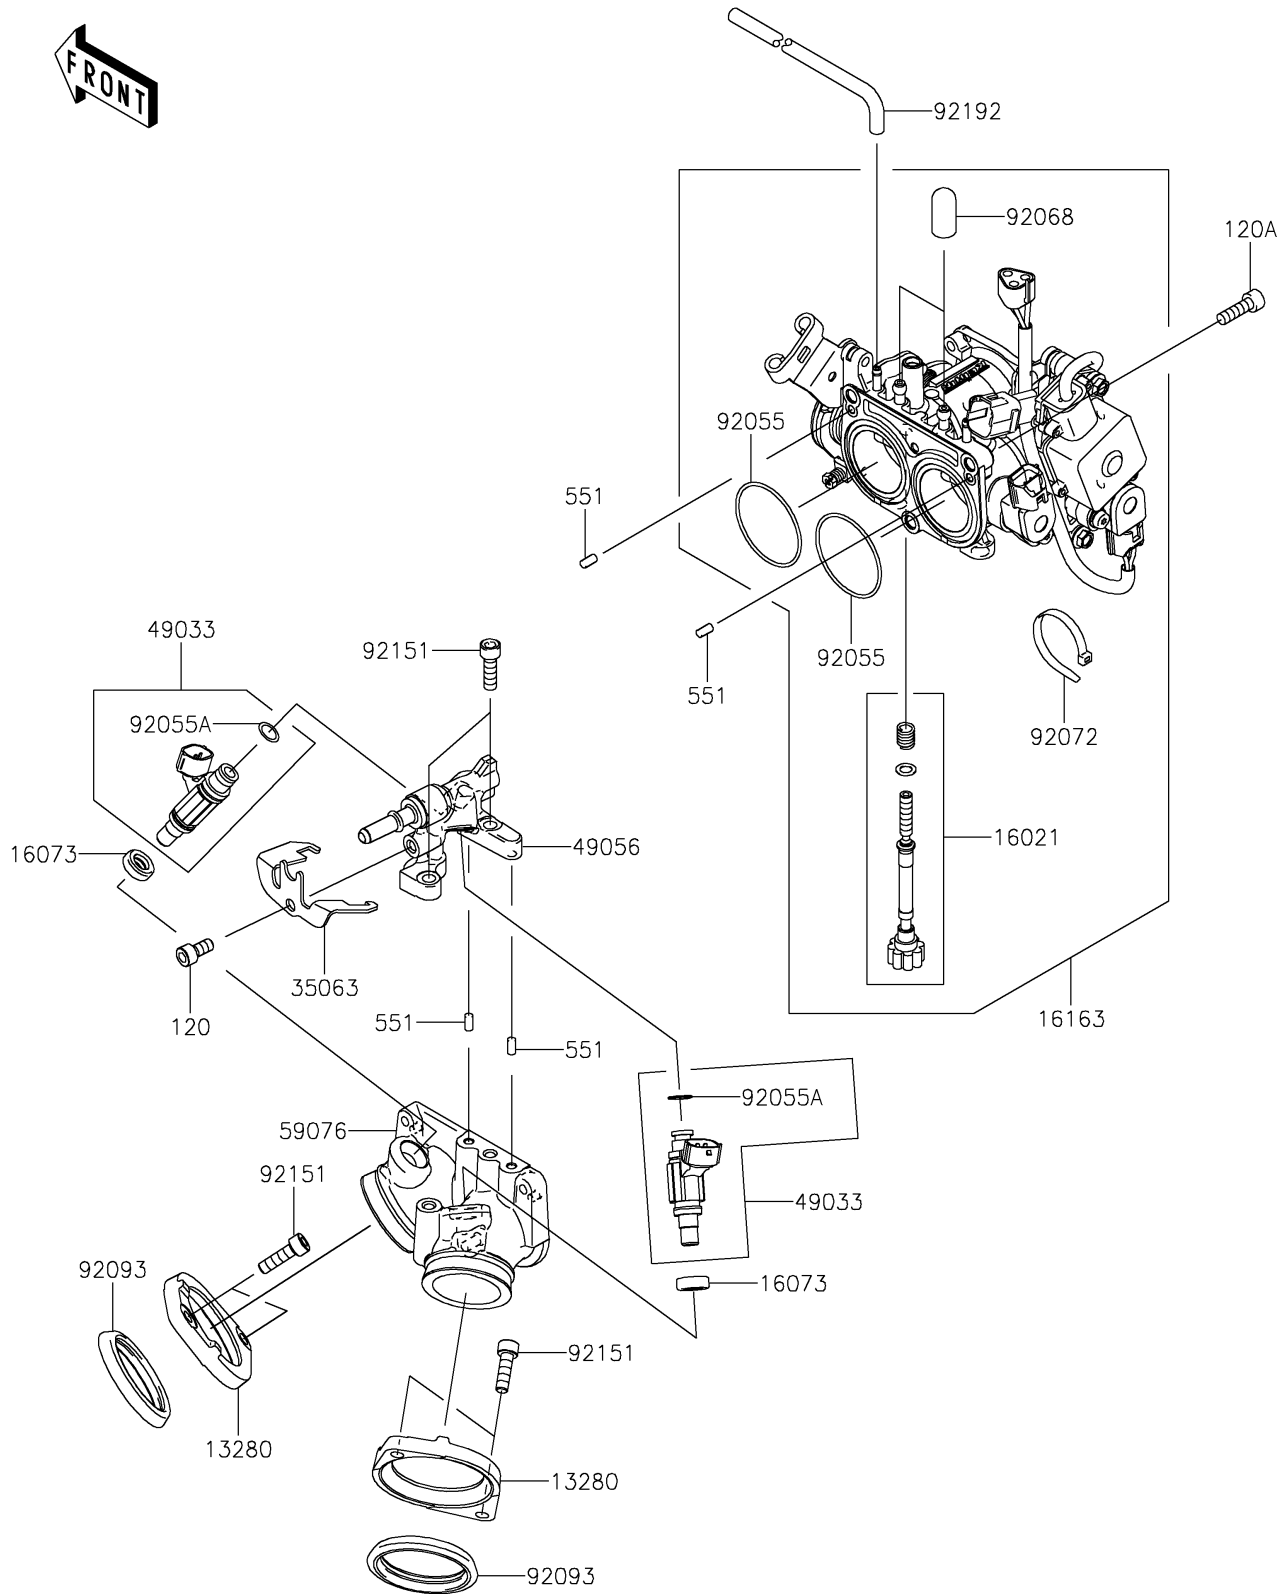

2025 Vulcan 900 Custom

PARTS DIAGRAM

Throttle

E1510

2025 Vulcan 900 Custom

PARTS LIST

Throttle

ITEM NAME

PART NUMBER

QUANTITY
