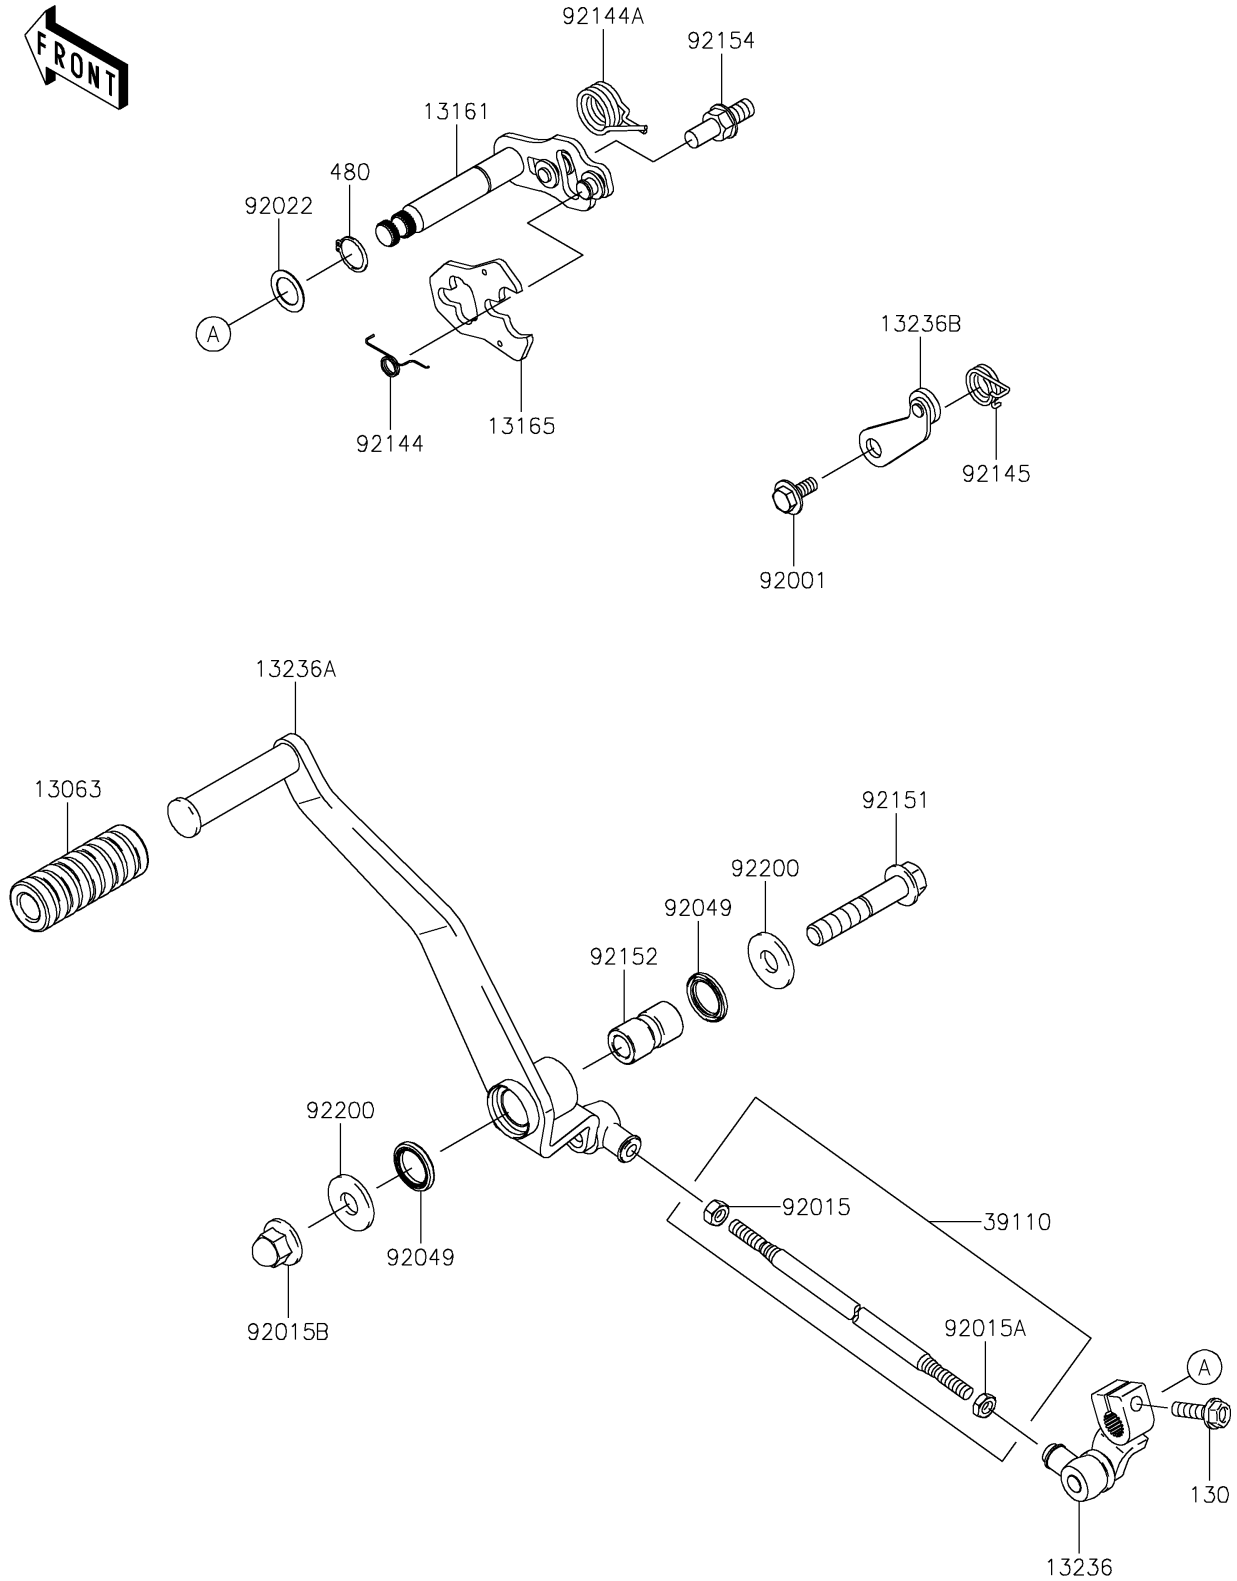

2025 Vulcan 900 Custom

PARTS DIAGRAM

Gear Change Mechanism

E1370

2025 Vulcan 900 Custom

PARTS LIST

Gear Change Mechanism

ITEM NAME

PART NUMBER

QUANTITY
