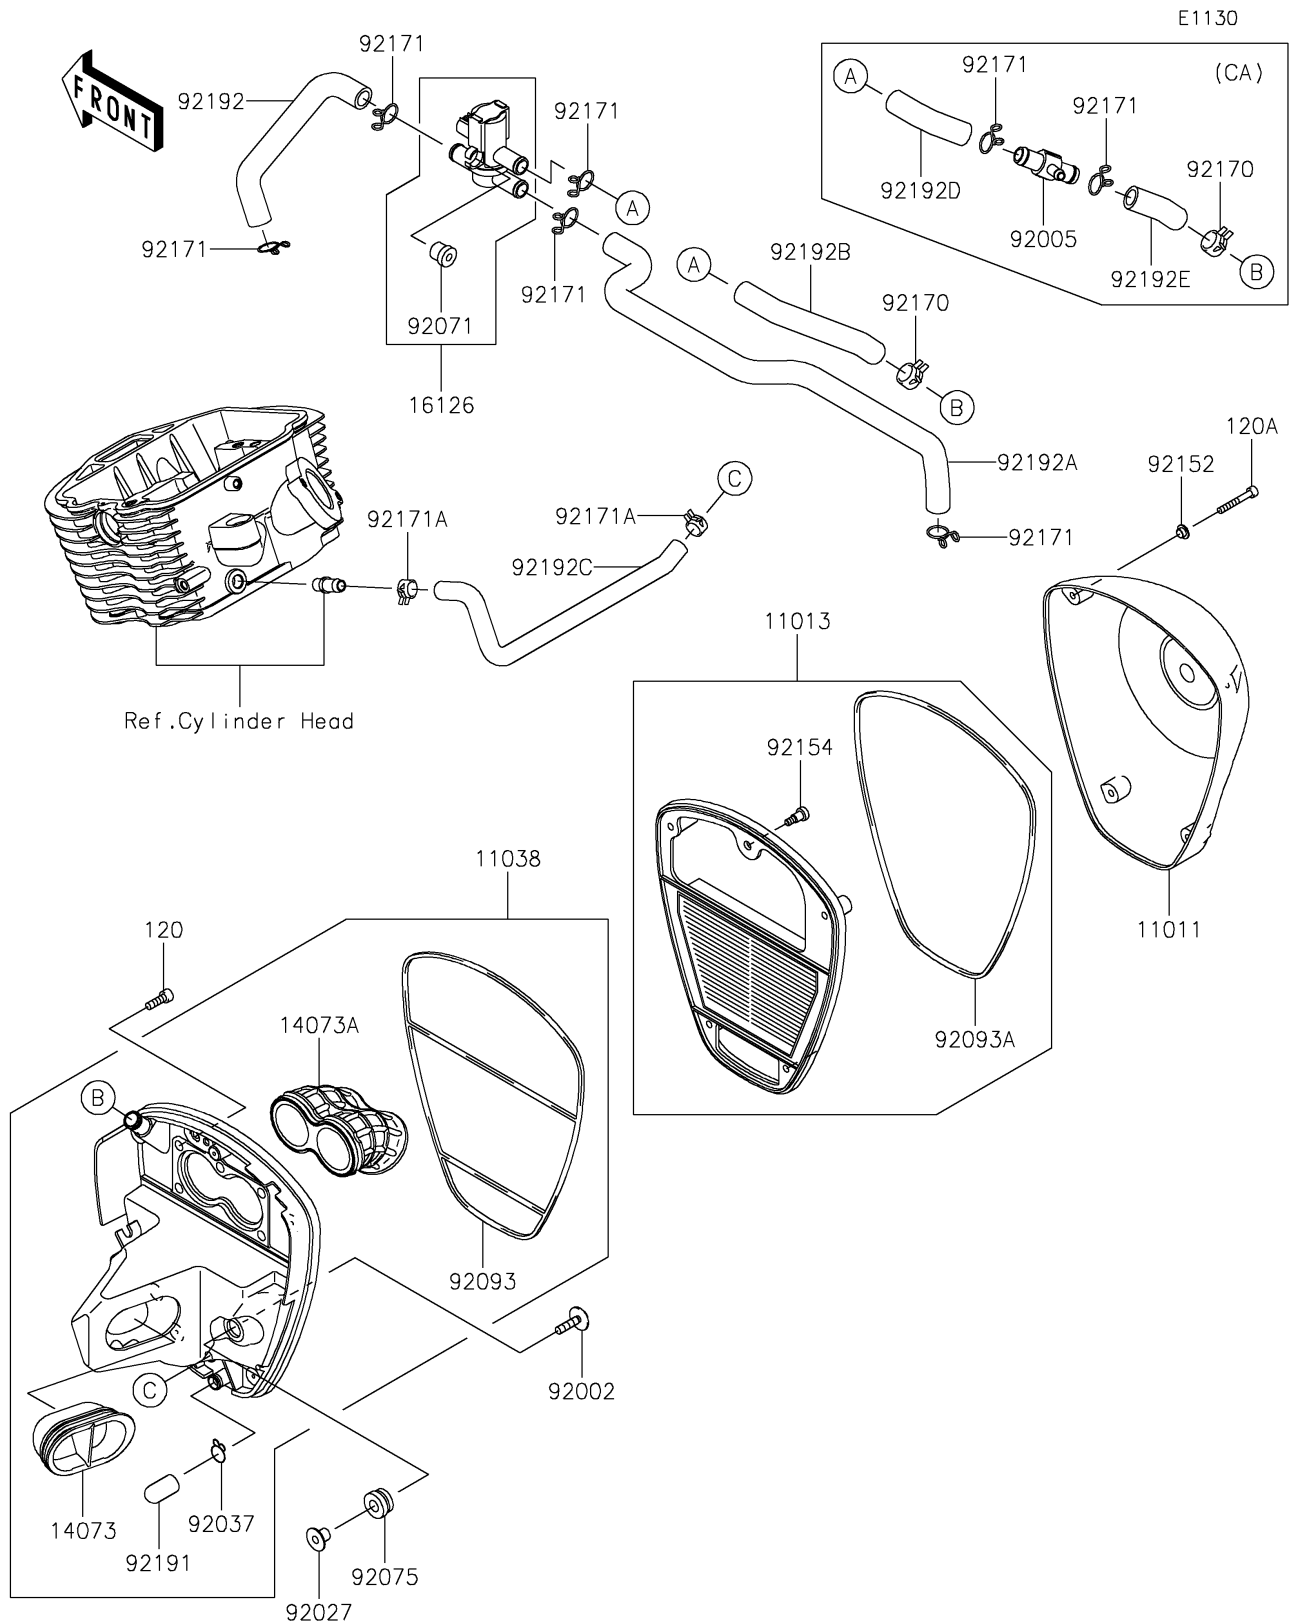

## PARTS DIAGRAM

# 2025 Vulcan 900 Custom

## PARTS LIST

### Air Cleaner

ITEM NAME	PART NUMBER	QUANTITY
CASE-AIR FILTER (Ref # 11011)	11011-0142	1
ELEMENT-AIR FILTER (Ref # 11013)	11013-0015	1
CASE-ASSY-AIR FILTER (Ref # 11038)	11038-0015	1
DUCT,INTAKE (Ref # 14073)	14073-0103	1
DUCT,THROTTLE BODY (Ref # 14073A)	14073-0104	1
VALVE (Ref # 16126)	16126-0022	1
BOLT,6X25 (Ref # 92002)	92002-1135	2
COLLAR,L=12 (Ref # 92027)	92027-1062	2
CLAMP,14.5MM (Ref # 92037)	92037-1900	1
GROMMET (Ref # 92071)	92071-0026	1
DAMPER,RUBBER (Ref # 92075)	92075-1123	2
SEAL (Ref # 92093)	92093-0054	1
SEAL (Ref # 92093A)	92093-0057	1
COLLAR (Ref # 92152)	92152-0451	4
BOLT,SOCKET,5X16.5 (Ref # 92154)	92154-0120	1
CLAMP (Ref # 92170)	92170-1989	1
CLAMP (Ref # 92171A)	92171-1441	2
TUBE (Ref # 92191)	92191-1704	1
TUBE,ASV-FR HEAD (Ref # 92192)	92192-0266	1
TUBE,ASV-RR HEAD (Ref # 92192A)	92192-0267	1
TUBE,A/C-ASV (Ref # 92192B)	92192-0268	1
TUBE,BLOWBY (Ref # 92192C)	92192-0269	1
BOLT-SOCKET,6X18 (Ref # 120)	120CA0618	5
BOLT-SOCKET,5X35 (Ref # 120A)	120CC0535	4