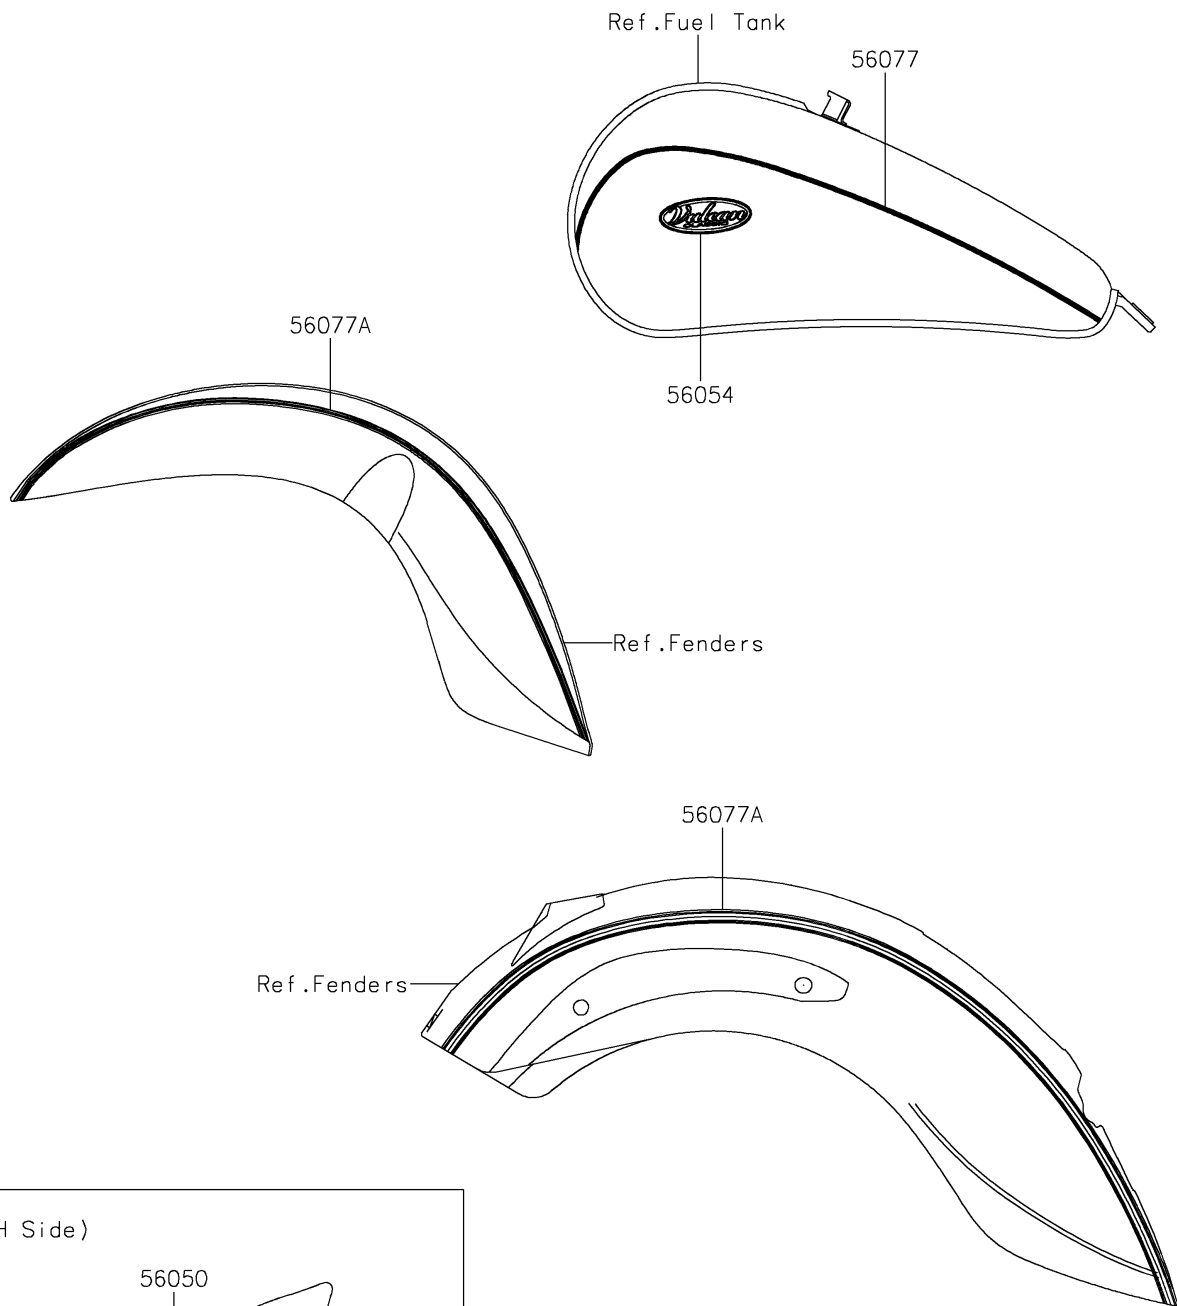

2025 Vulcan 900 Classic

PARTS DIAGRAM

Decals(ESFAN/ESFAL)

F2861B

2025 Vulcan 900 Classic

PARTS LIST

Decals(ESFAN/ESFAL)

ITEM NAME

PART NUMBER

QUANTITY
