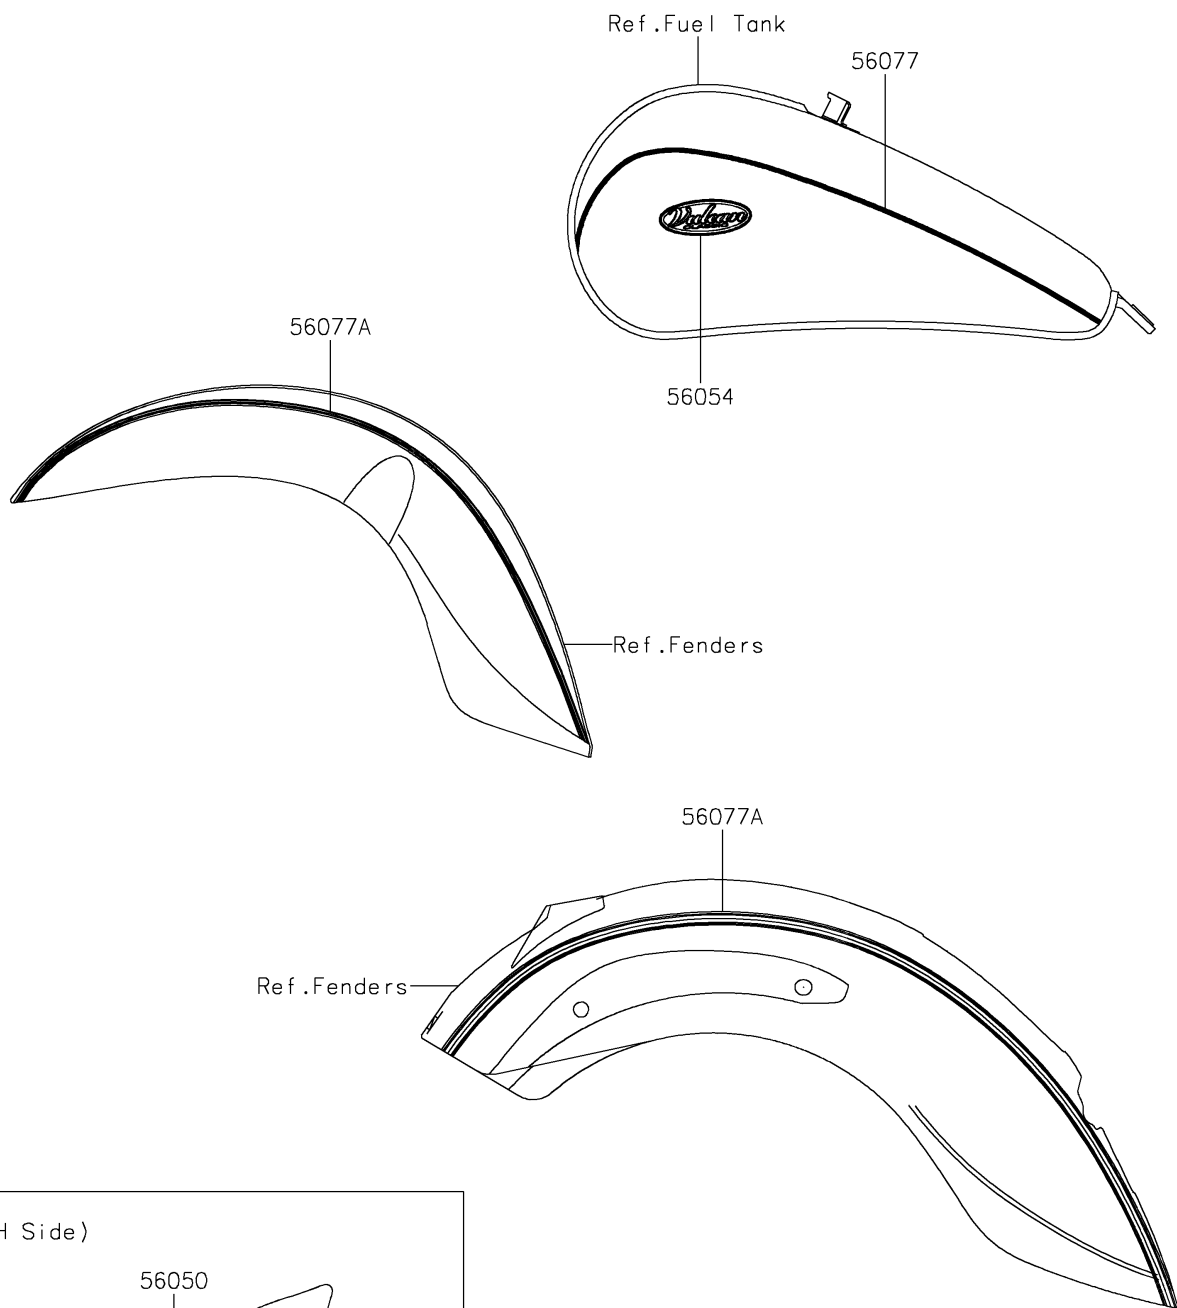

2024 Vulcan 900 Classic

PARTS DIAGRAM

Decals(ERFAN/ERFAL)

F2861A

2024 Vulcan 900 Classic

PARTS LIST

Decals(ERFAN/ERFAL)

ITEM NAME	PART NUMBER	QUANTITY
MARK,SIDE COVER,KAWASAKI (Ref # 56050)	56050-1901	1
MARK,FUEL TANK,VULCAN CLASSIC (Ref # 56054)	56054-2612	2
PATTERN,FUEL TANK (Ref # 56077)	56077-1028	2
PATTERN,FENDER (Ref # 56077A)	56077-1030	4