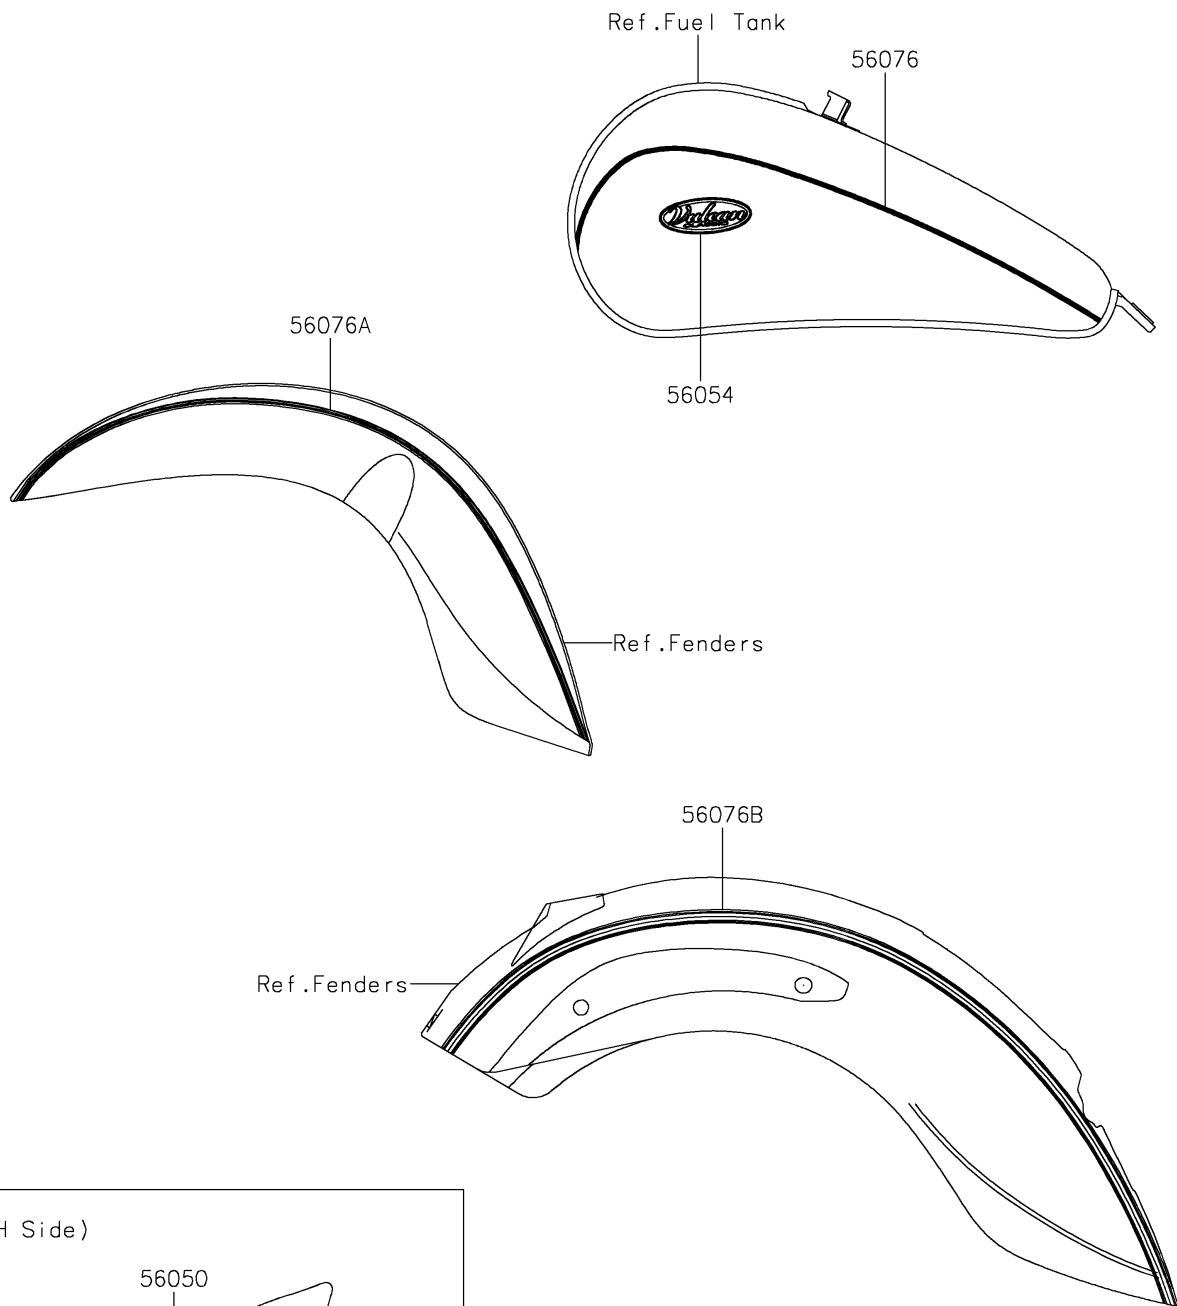

2024 Vulcan 900 Classic

PARTS DIAGRAM

Decals(EPFAN/EPFAL)

F2861

2024 Vulcan 900 Classic

PARTS LIST

Decals(EPFAN/EPFAL)

ITEM NAME

PART NUMBER

QUANTITY
