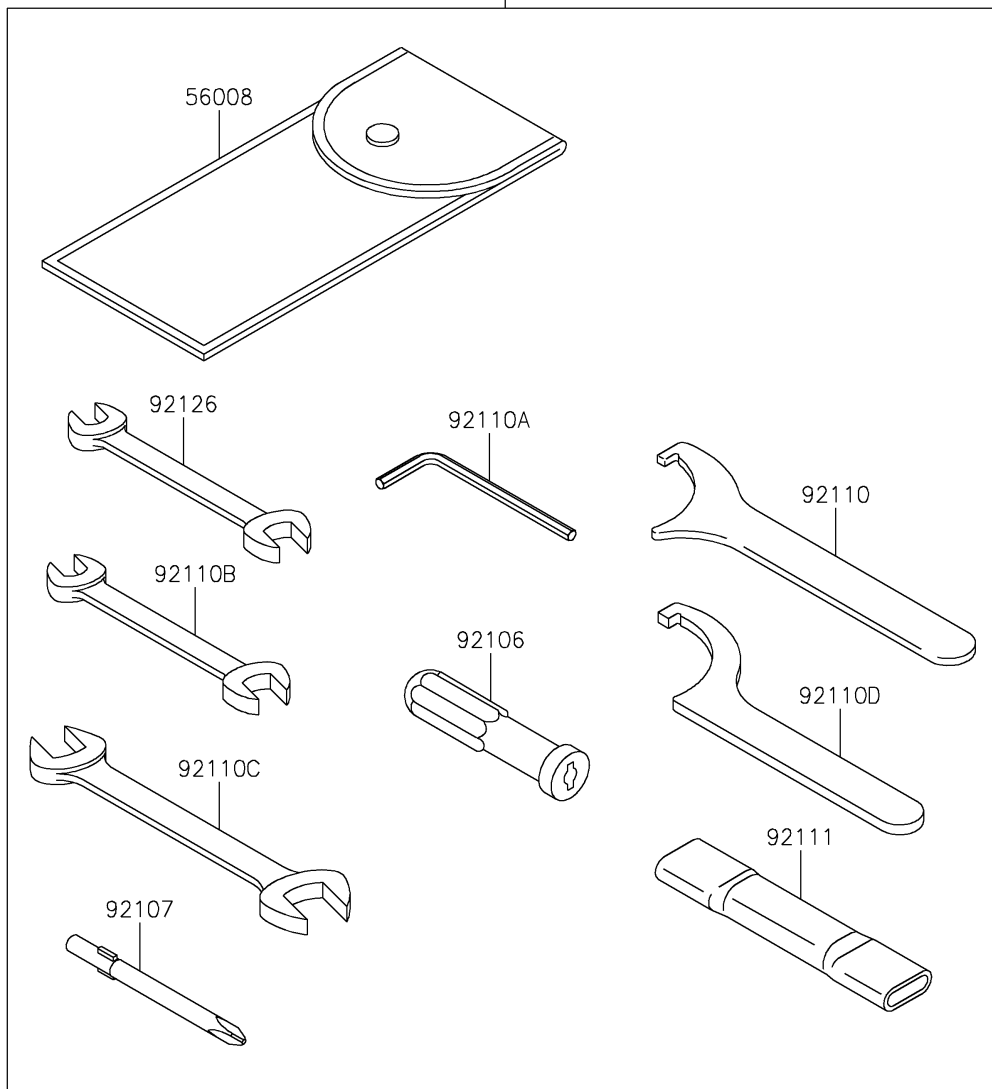

2025 Vulcan 900 Classic

PARTS DIAGRAM

Owner's Tools

56007

F2810

2025 Vulcan 900 Classic

PARTS LIST

Owner's Tools

ITEM NAME

PART NUMBER

QUANTITY
