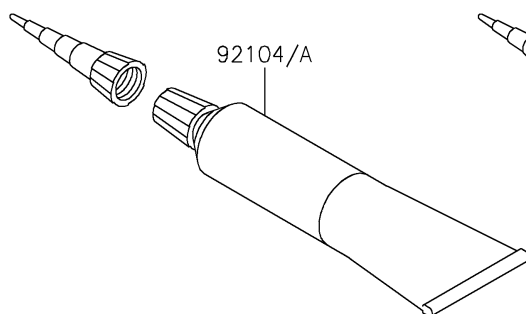

2024 Vulcan 900 Classic

PARTS DIAGRAM

Owner's Tools

56007

F2810

2024 Vulcan 900 Classic

PARTS LIST

Owner's Tools

ITEM NAME

PART NUMBER

QUANTITY
