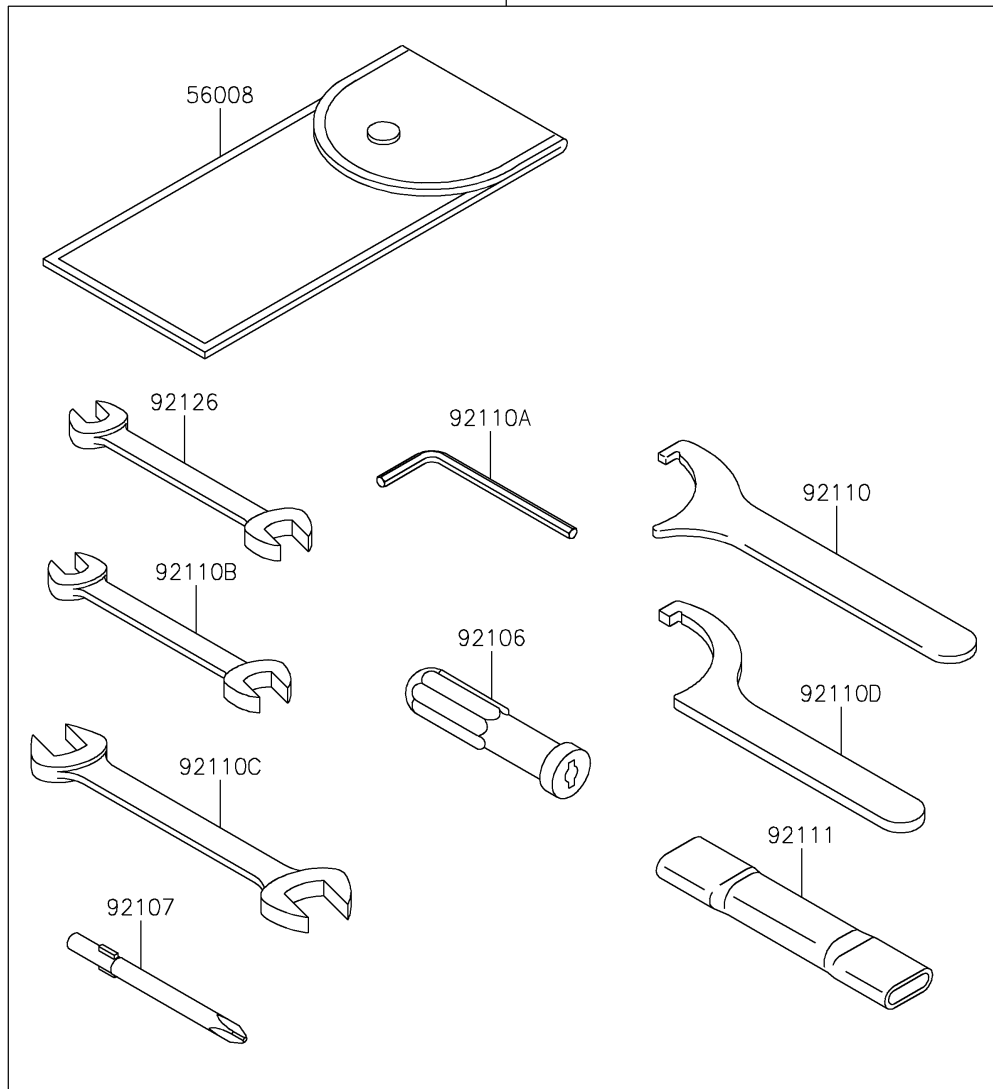

2024 Vulcan 900 Classic

PARTS DIAGRAM

Owner's Tools

56007

F2810

2024 Vulcan 900 Classic

PARTS LIST

Owner's Tools

ITEM NAME

PART NUMBER

QUANTITY
