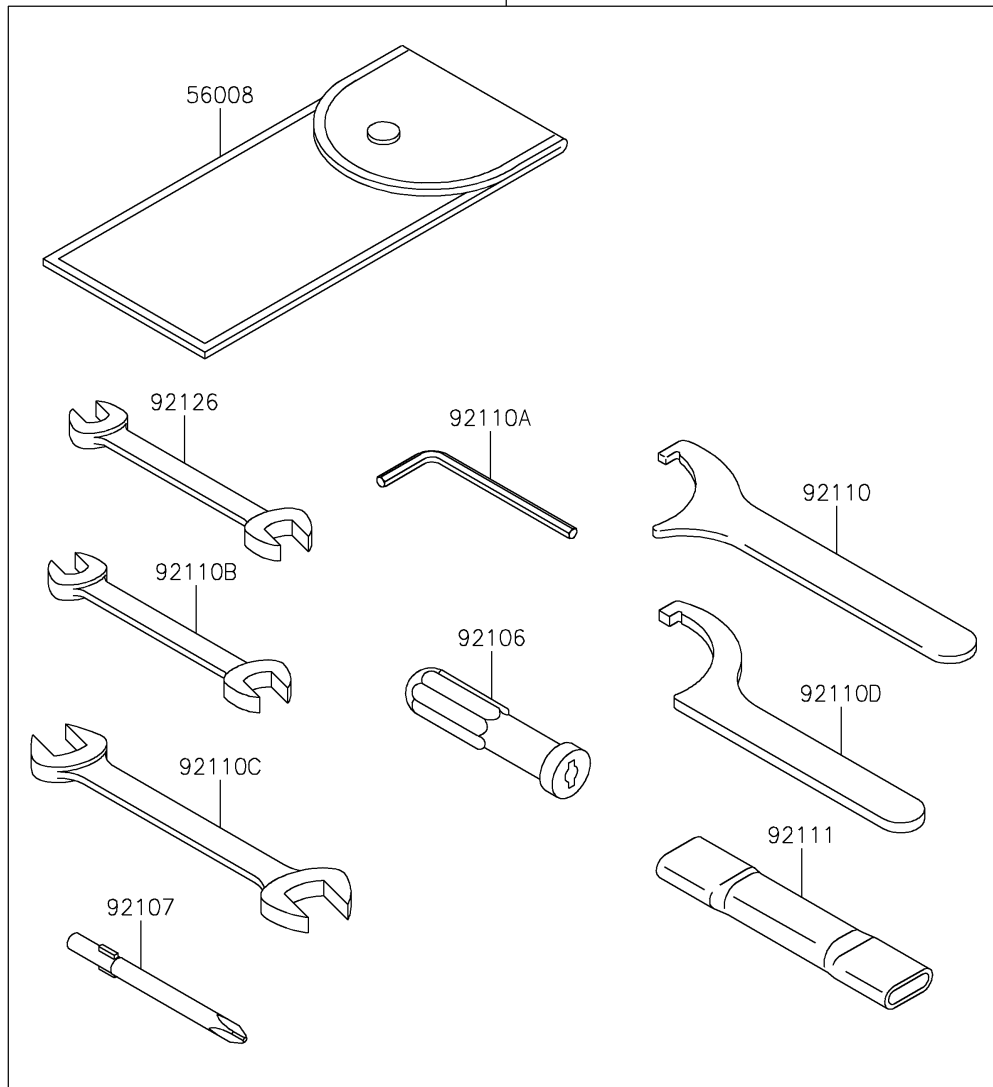

2024 Vulcan 900 Classic

PARTS DIAGRAM

Owner's Tools

56007

F2810

2024 Vulcan 900 Classic

PARTS LIST

Owner's Tools

ITEM NAME

PART NUMBER

QUANTITY
