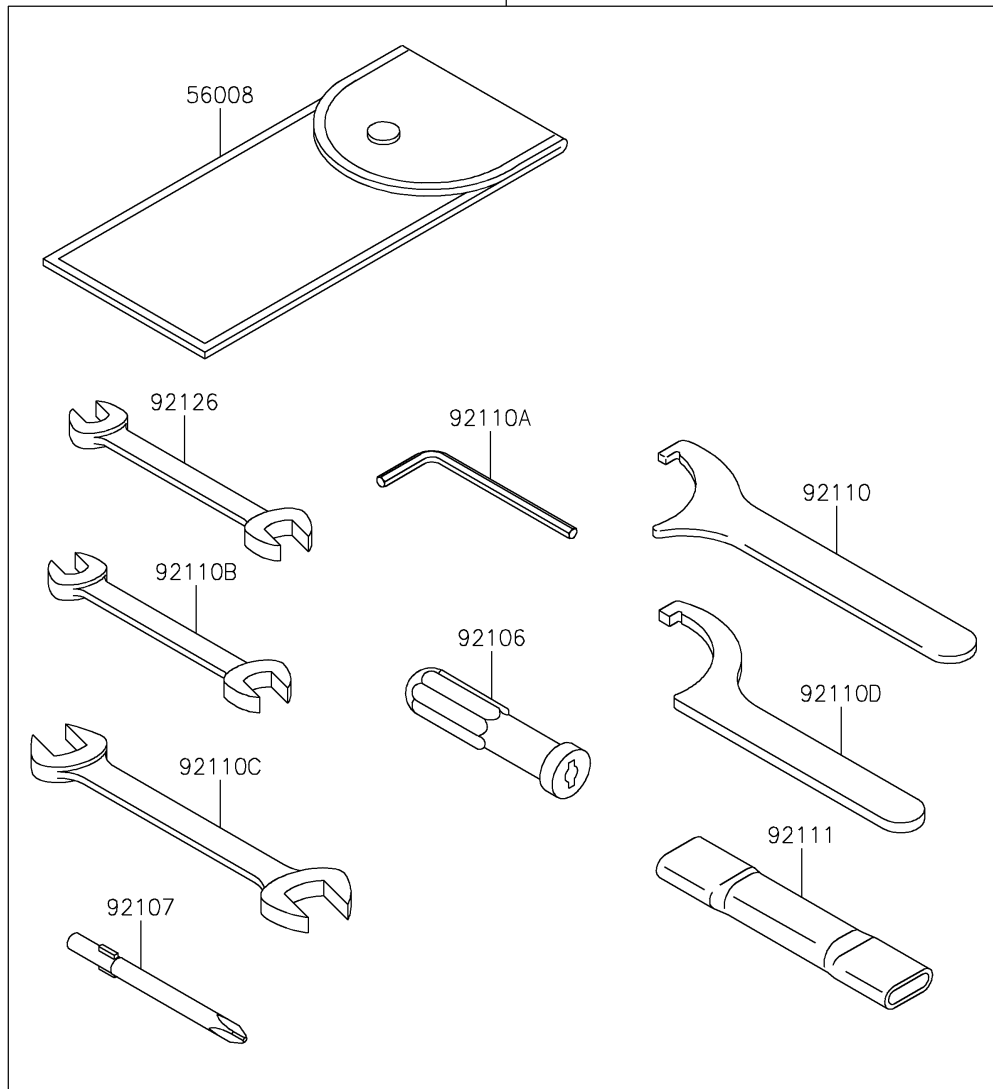

2023 Vulcan® 900 Classic

PARTS DIAGRAM

Owner's Tools

56007

F2810

2023 Vulcan[®] 900 Classic

PARTS LIST

Owner's Tools

ITEM NAME

PART NUMBER

QUANTITY
