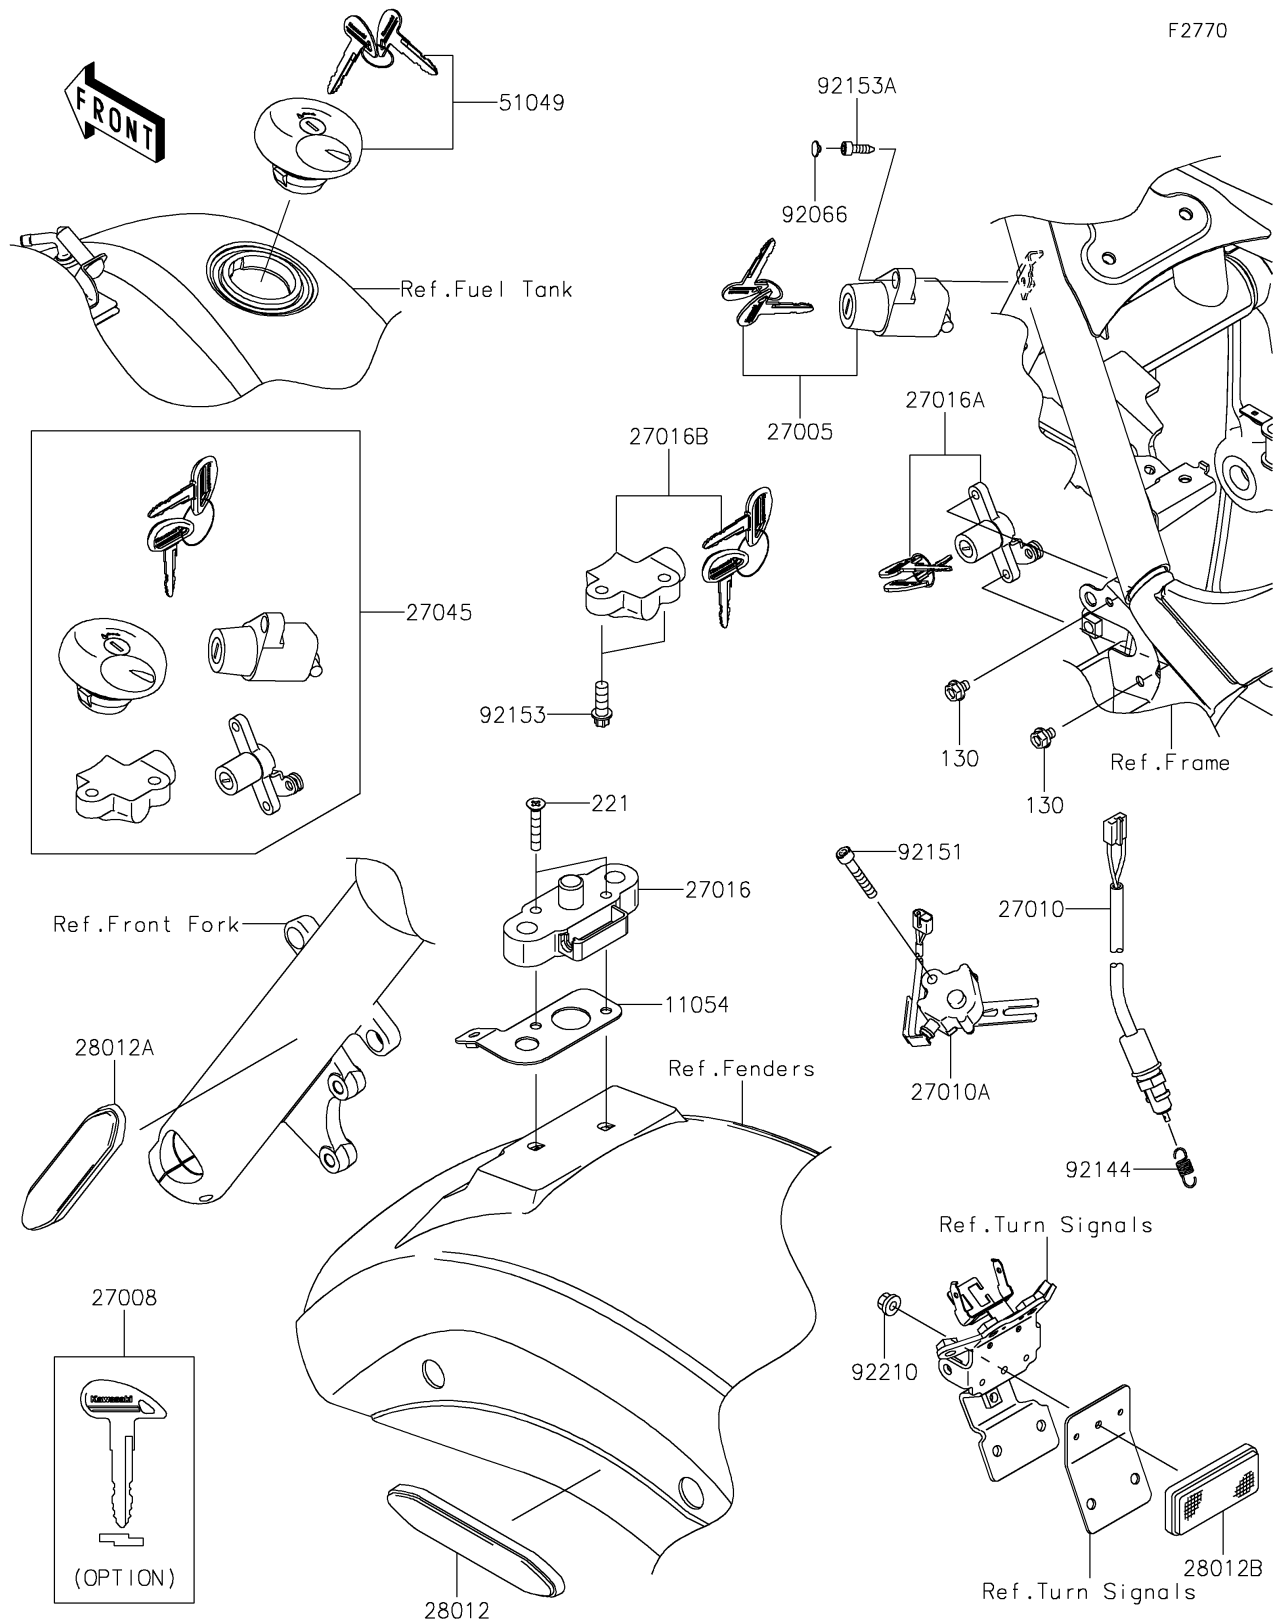

2024 Vulcan 900 Classic

PARTS DIAGRAM

Ignition Switch/Locks/Reflectors

2024 Vulcan 900 Classic

PARTS LIST

Ignition Switch/Locks/Reflectors

ITEM NAME

PART NUMBER

QUANTITY
