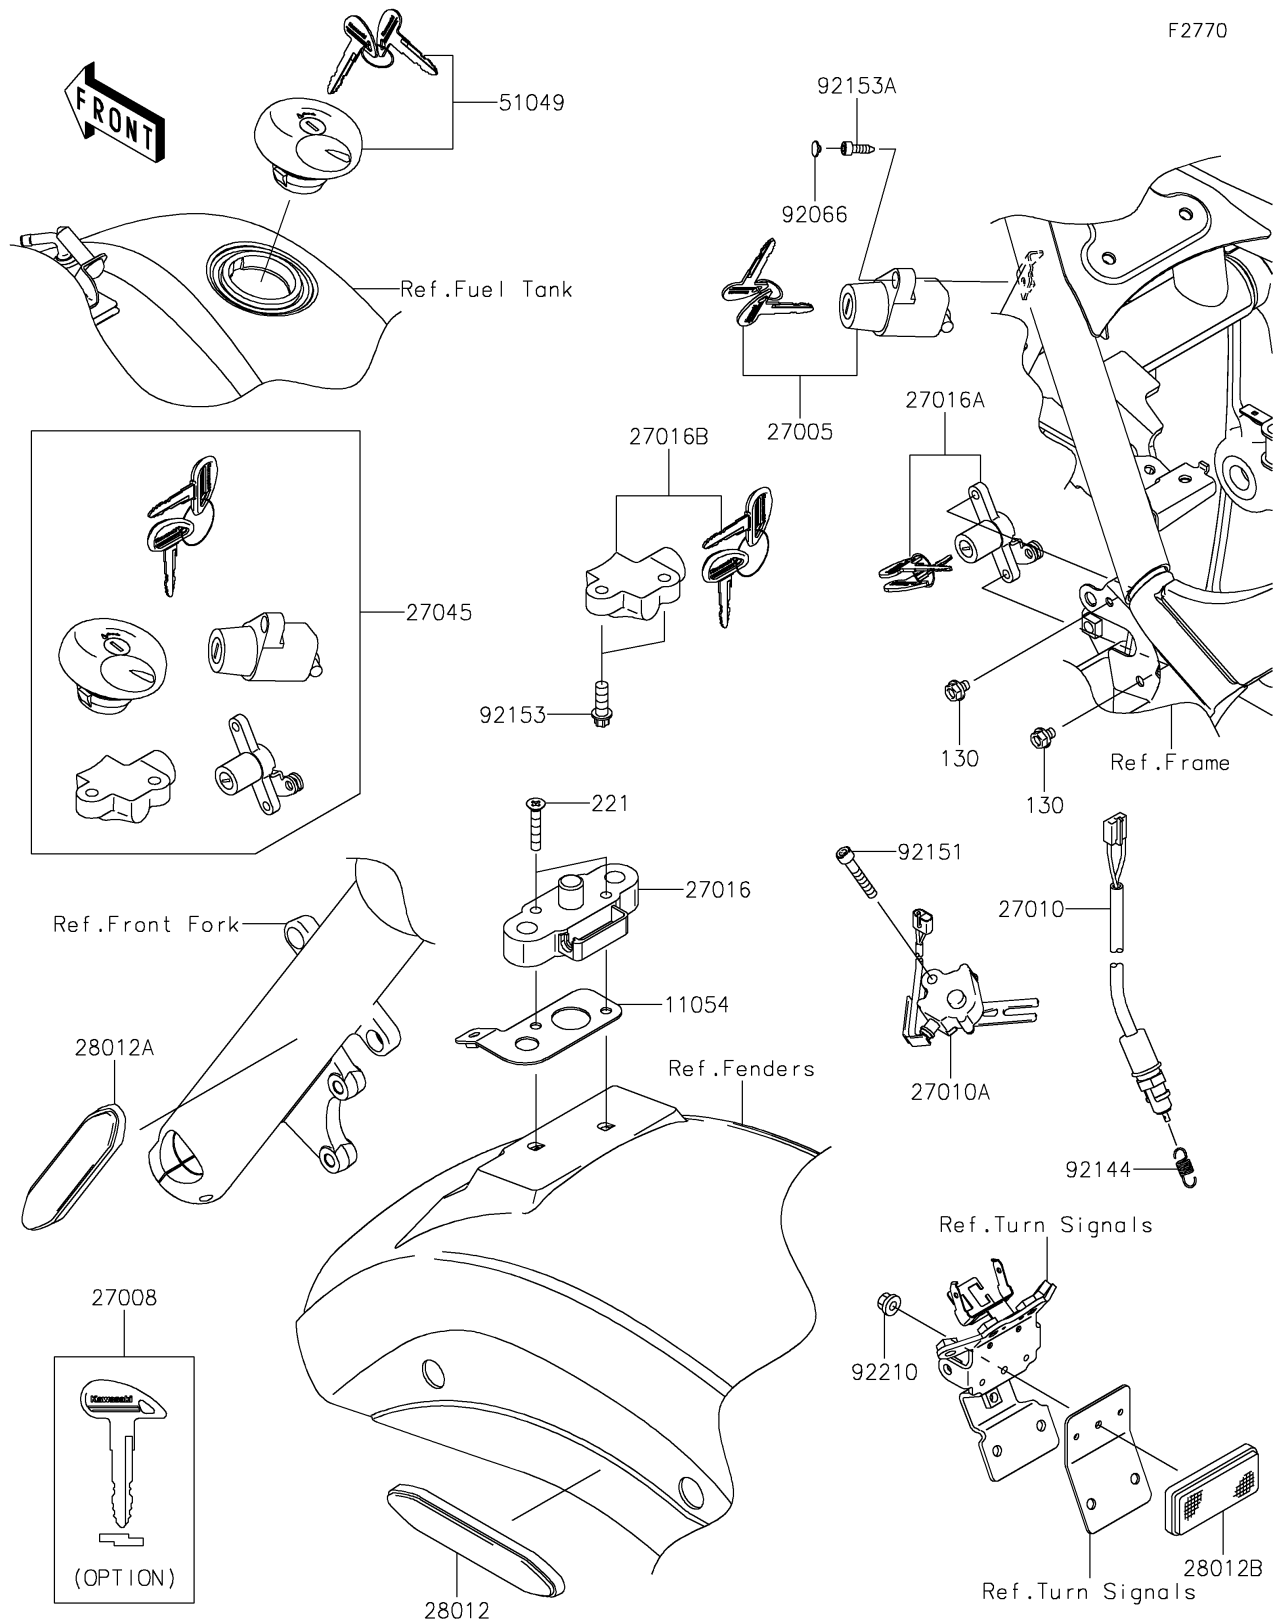

# 2024 Vulcan 900 Classic

## PARTS DIAGRAM

## PARTS LIST

Ignition Switch/Locks/Reflectors

**ITEM NAME**

**PART NUMBER**

**QUANTITY**

---