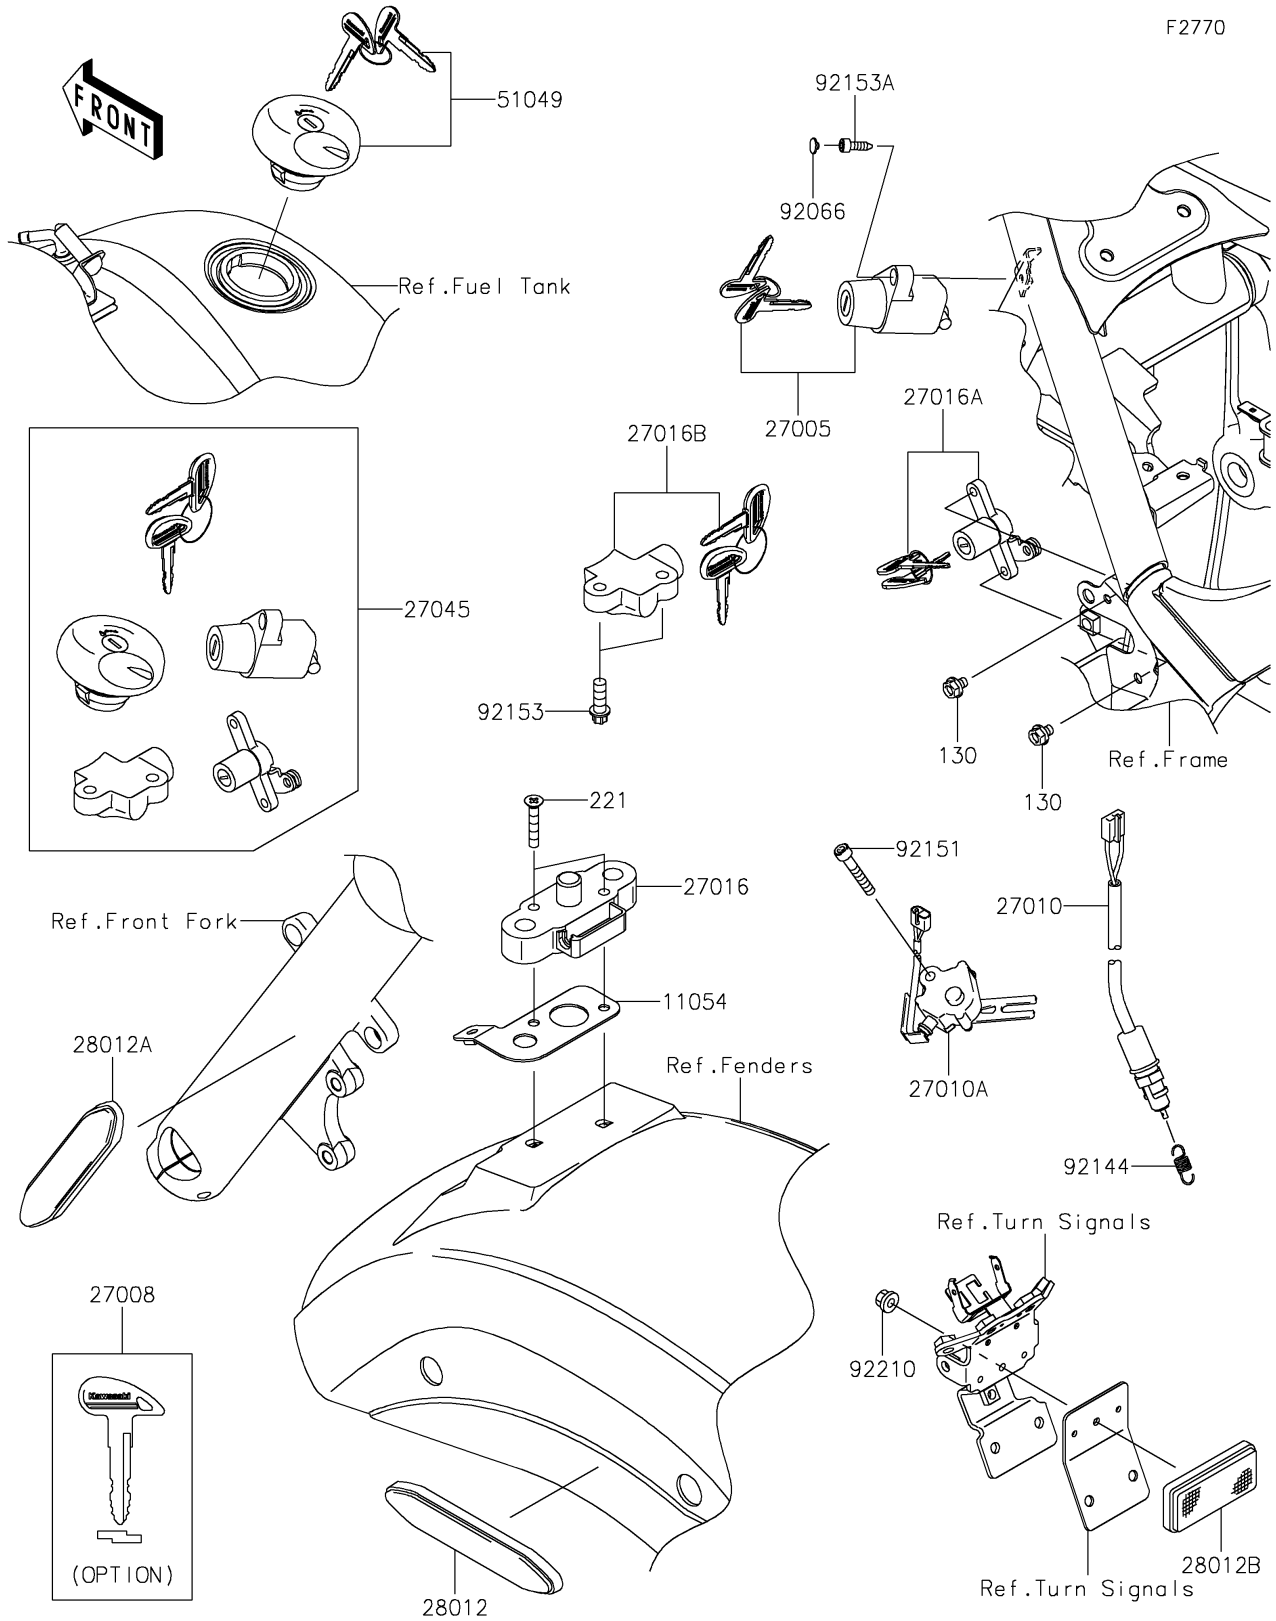

2023 Vulcan® 900 Classic

PARTS DIAGRAM

Ignition Switch/Locks/Reflectors

2023 Vulcan® 900 Classic

PARTS LIST

Ignition Switch/Locks/Reflectors

ITEM NAME

PART NUMBER

QUANTITY
