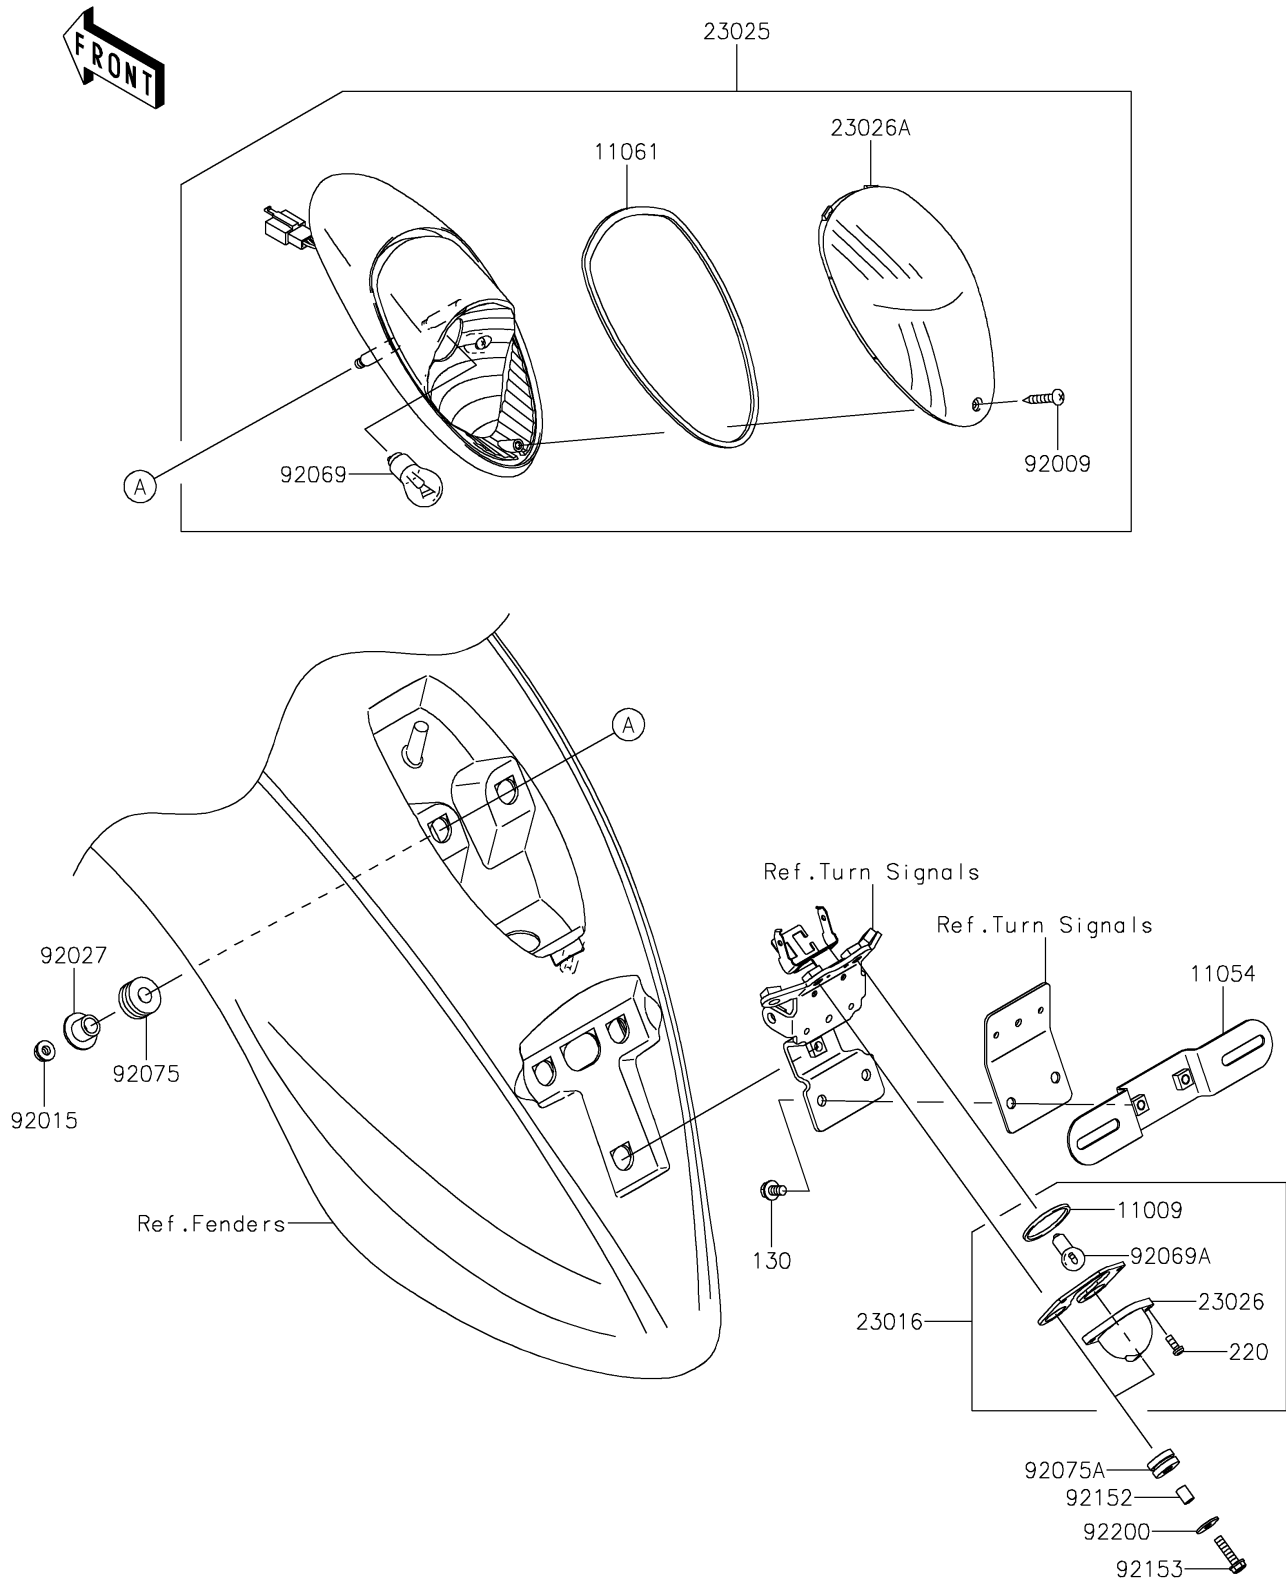

2024 Vulcan 900 Classic

PARTS DIAGRAM

Taillight(s)

F2720

2024 Vulcan 900 Classic

PARTS LIST

Taillight(s)

ITEM NAME

PART NUMBER

QUANTITY
