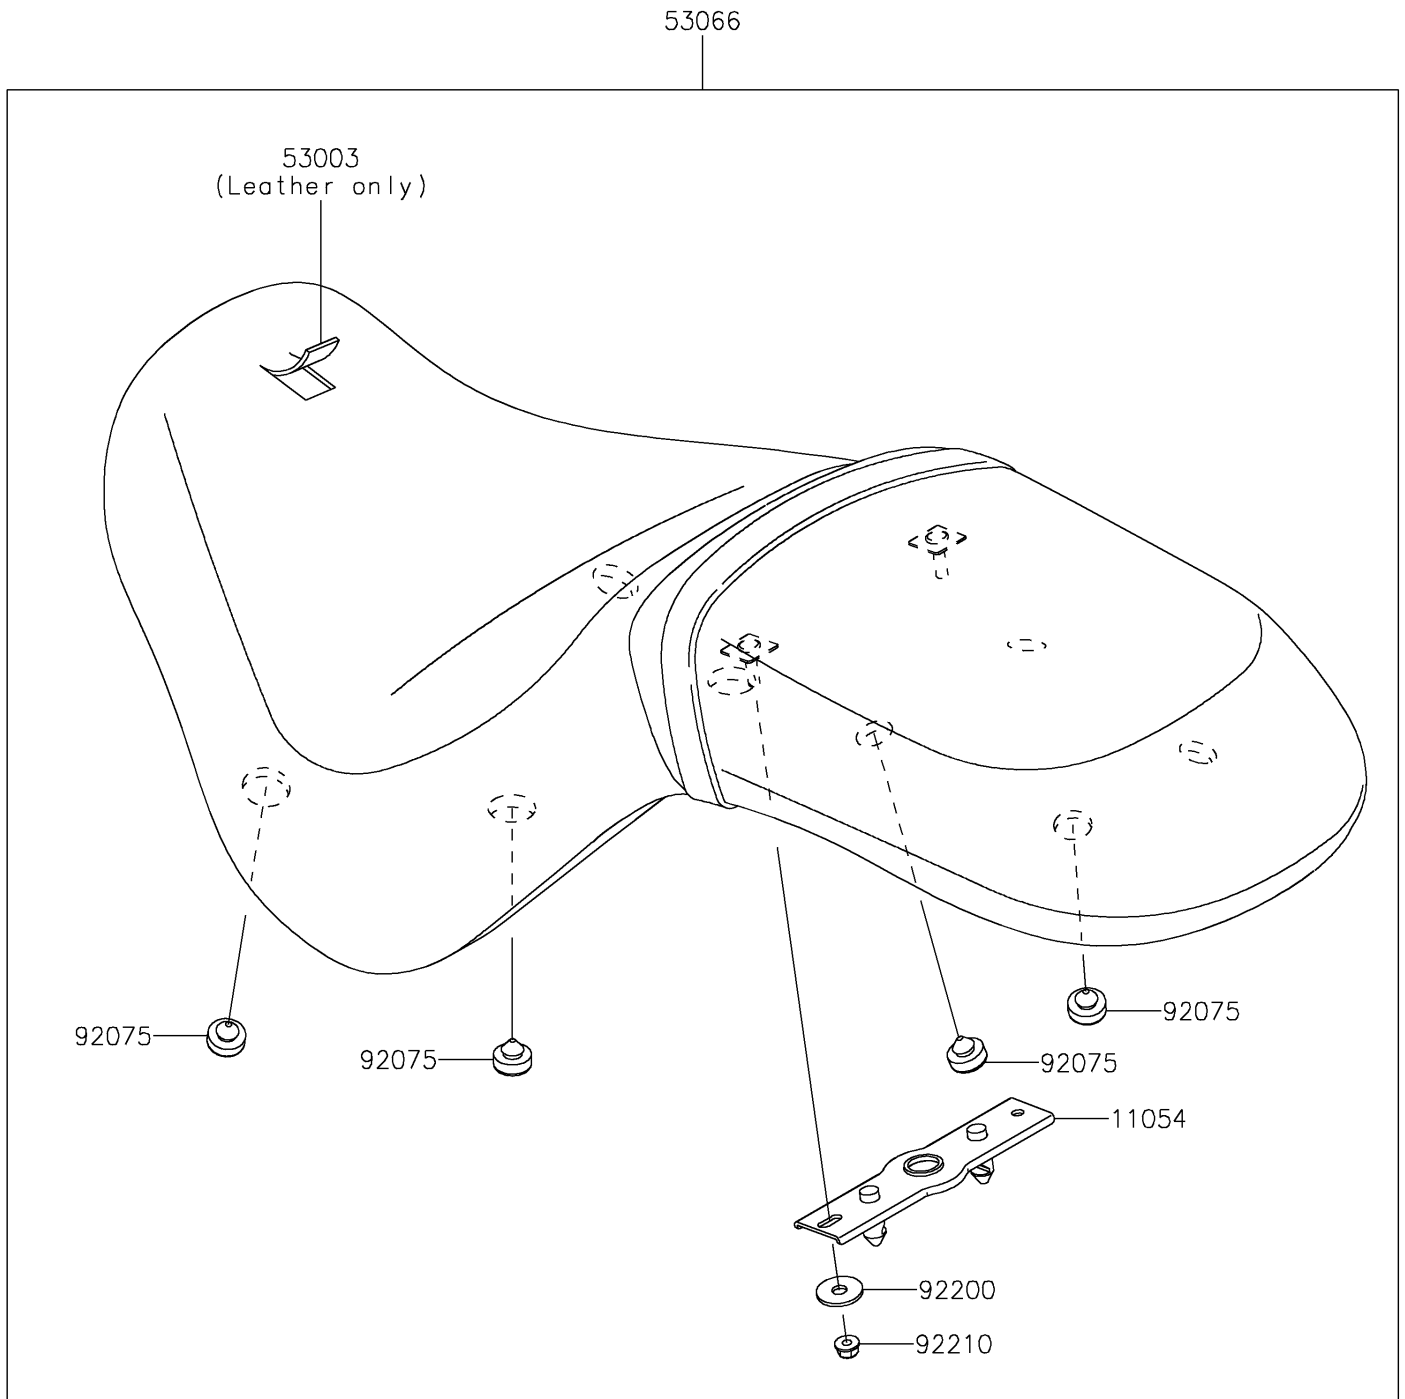

2025 Vulcan 900 Classic

PARTS DIAGRAM

Seat

F2510

2025 Vulcan 900 Classic

PARTS LIST

Seat

| ITEM NAME | PART NUMBER | QUANTITY |
|------------------------------------|---------------|----------|
| BRACKET,SEAT (Ref # 11054) | 11054-0417 | 1 |
| LEATHER,BLACK (Ref # 53003) | 53003-0341-MA | 1 |
| SEAT-ASSY,DUAL,BLACK (Ref # 53066) | 53066-0375-MA | 1 |
| DAMPER,10X20X8 (Ref # 92075) | 92075-1927 | 8 |
| WASHER,6.5X20X1.6 (Ref # 92200) | 92200-1569 | 2 |
| NUT (Ref # 92210) | 92210-0401 | 2 |