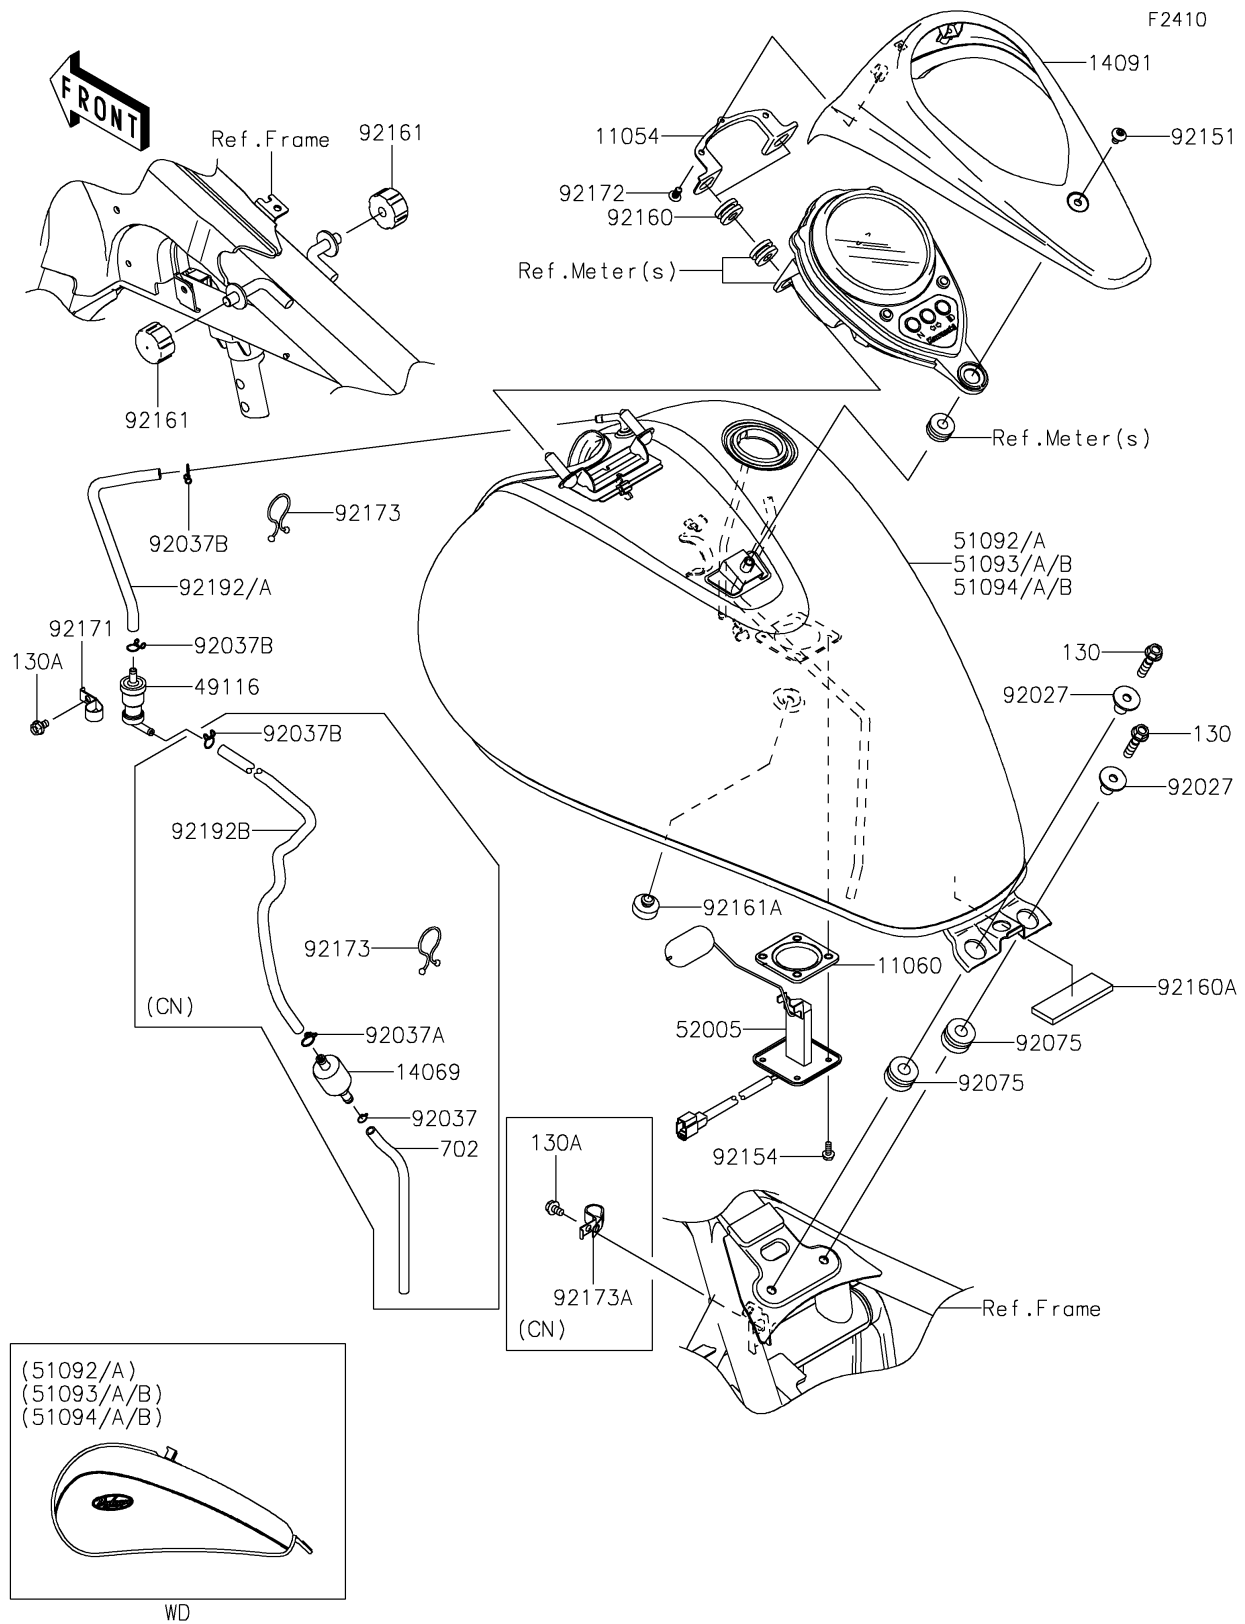

## PARTS DIAGRAM

# 2025 Vulcan 900 Classic

## PARTS LIST

### Fuel Tank

ITEM NAME	PART NUMBER	QUANTITY
BRACKET,METER,FR (Ref # 11054)	11054-0034	1
GASKET,FUEL GAUGE (Ref # 11060)	11060-1952	1
BREATHER,FUEL TANK (Ref # 14069)	14069-1004	1
COVER,METER,EBONY (Ref # 14091)	14091-1730-H8	1
VALVE-ASSY,CHECK (Ref # 49116)	49116-0014	1
TANK-COMP-FUEL,M.C.GRAY+BLU (Ref # 51093B)	51093-5485-76F	1
TANK-COMP-FUEL,M.C.GRAY+BLU (Ref # 51094)	51094-5009-76F	1
GAUGE,FUEL (Ref # 52005)	52005-0718	1
COLLAR,L=19.3 (Ref # 92027)	92027-1780	2
CLAMP,TUBE (Ref # 92037)	92037-010	1
CLAMP,HOSE (Ref # 92037A)	92037-1104	1
CLAMP,TUBE (Ref # 92037B)	92037-147	2
DAMPER (Ref # 92075)	92075-1736	2
BOLT,SOCKET,6X12 (Ref # 92151)	92151-1940	1
BOLT,FLANGED,5X12 (Ref # 92154)	92154-1856	4
DAMPER (Ref # 92160)	92160-1162	2
DAMPER (Ref # 92160A)	92160-1323	1
DAMPER,FUEL TANK (Ref # 92161)	92161-0293	2
DAMPER (Ref # 92161A)	92161-1065	1
CLAMP (Ref # 92171)	92171-0595	1
SCREW,TAPPING,5X14 (Ref # 92172)	92172-0006	2
CLAMP (Ref # 92173)	92173-0848	1
CLAMP (Ref # 92173A)	92173-0925	1
TUBE,BREATHER,L=220 (Ref # 92192)	92192-1107	1
TUBE,BREATHER,BLUE,L=220 (Ref # 92192A)	92192-1108	1
TUBE,5X10X500/350 (Ref # 92192B)	92192-1129	1
BOLT-FLANGED,8X30 (Ref # 130)	130BA0830	2
BOLT-FLANGED,6X10 (Ref # 130A)	130BB0610	1
TUBE-RUBBER,6X200 (Ref # 702)	702A06200	1