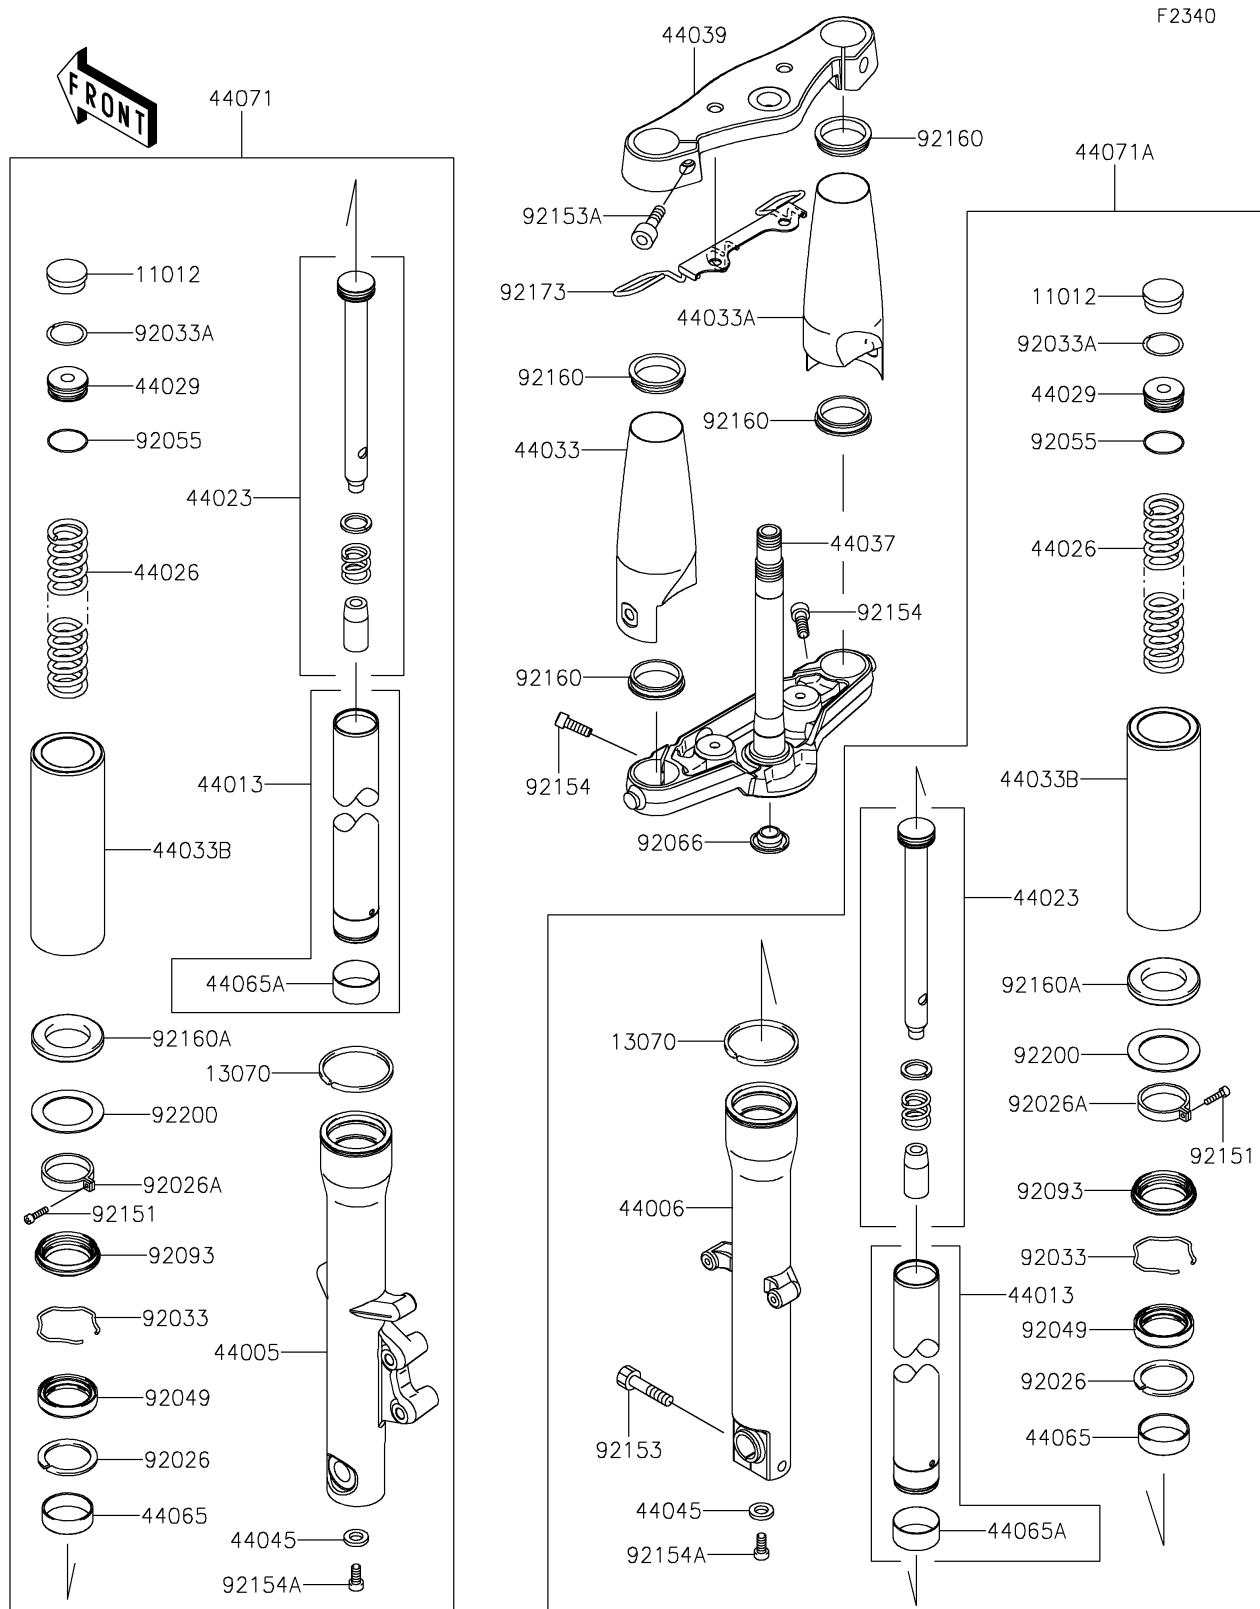

2026 VULCAN® 900 CLASSIC

PARTS DIAGRAM

Front Fork

2026 VULCAN® 900 CLASSIC

PARTS LIST

Front Fork

ITEM NAME

PART NUMBER

QUANTITY
