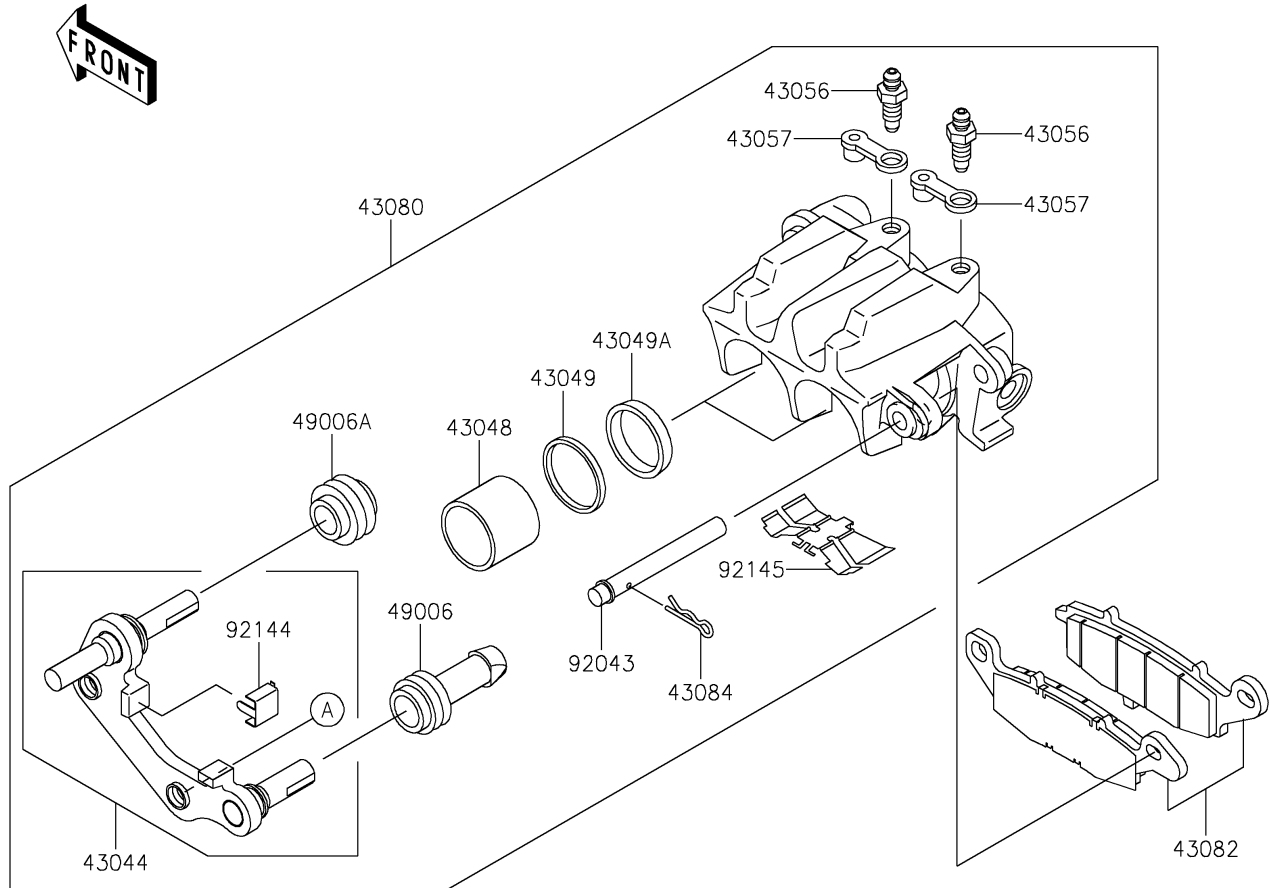

2024 Vulcan 900 Classic

PARTS DIAGRAM

Rear Brake

F2294

2024 Vulcan 900 Classic

PARTS LIST

Rear Brake

ITEM NAME

PART NUMBER

QUANTITY
