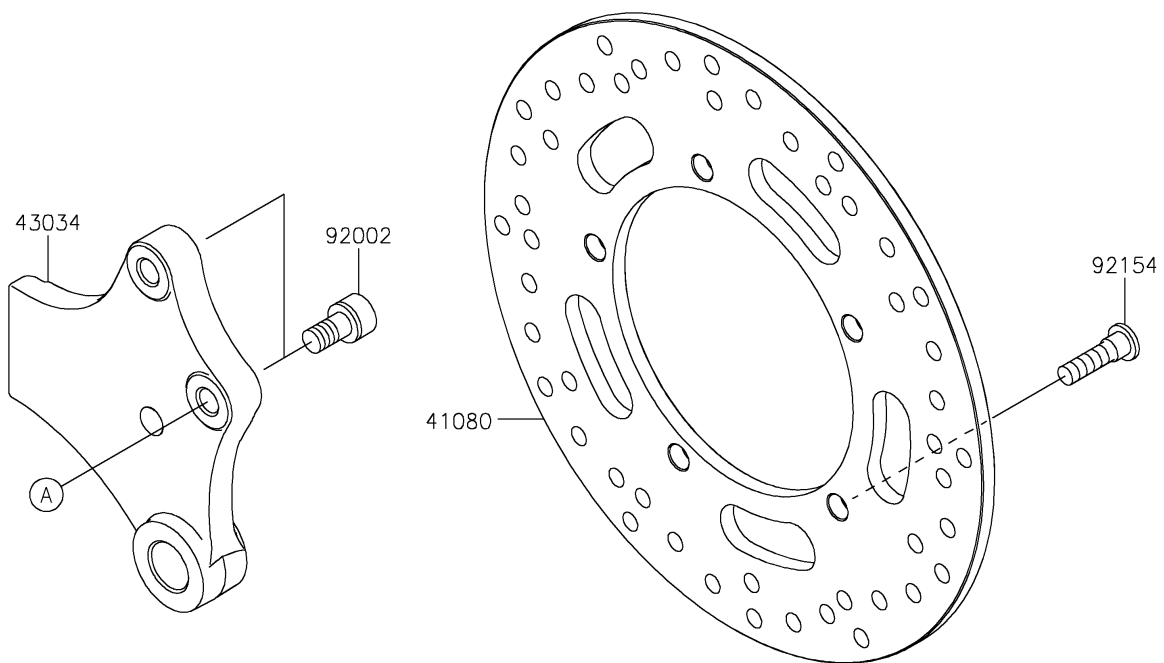

2024 Vulcan 900 Classic

PARTS DIAGRAM

Rear Brake

F2294

2024 Vulcan 900 Classic

PARTS LIST

Rear Brake

ITEM NAME

PART NUMBER

QUANTITY
