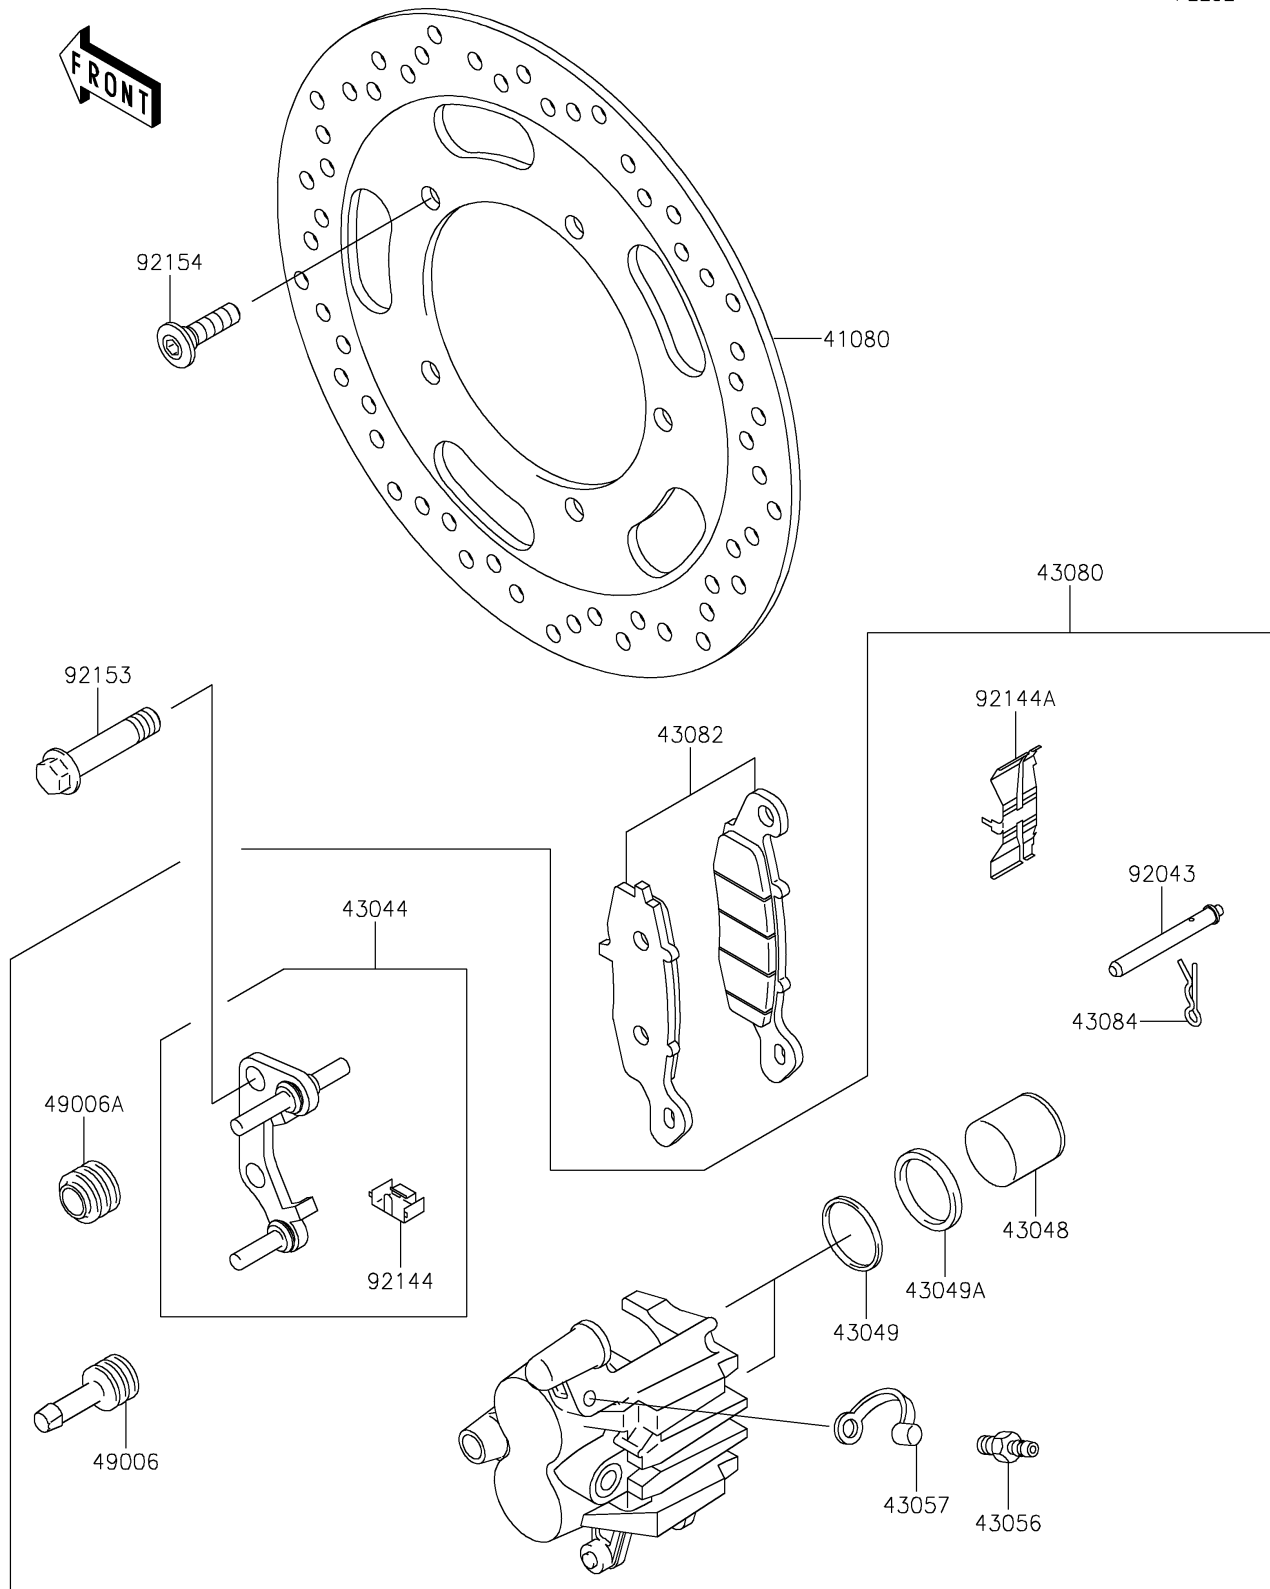

2025 Vulcan 900 Classic

PARTS DIAGRAM

Front Brake

F2292

2025 Vulcan 900 Classic

PARTS LIST

Front Brake

ITEM NAME

PART NUMBER

QUANTITY
