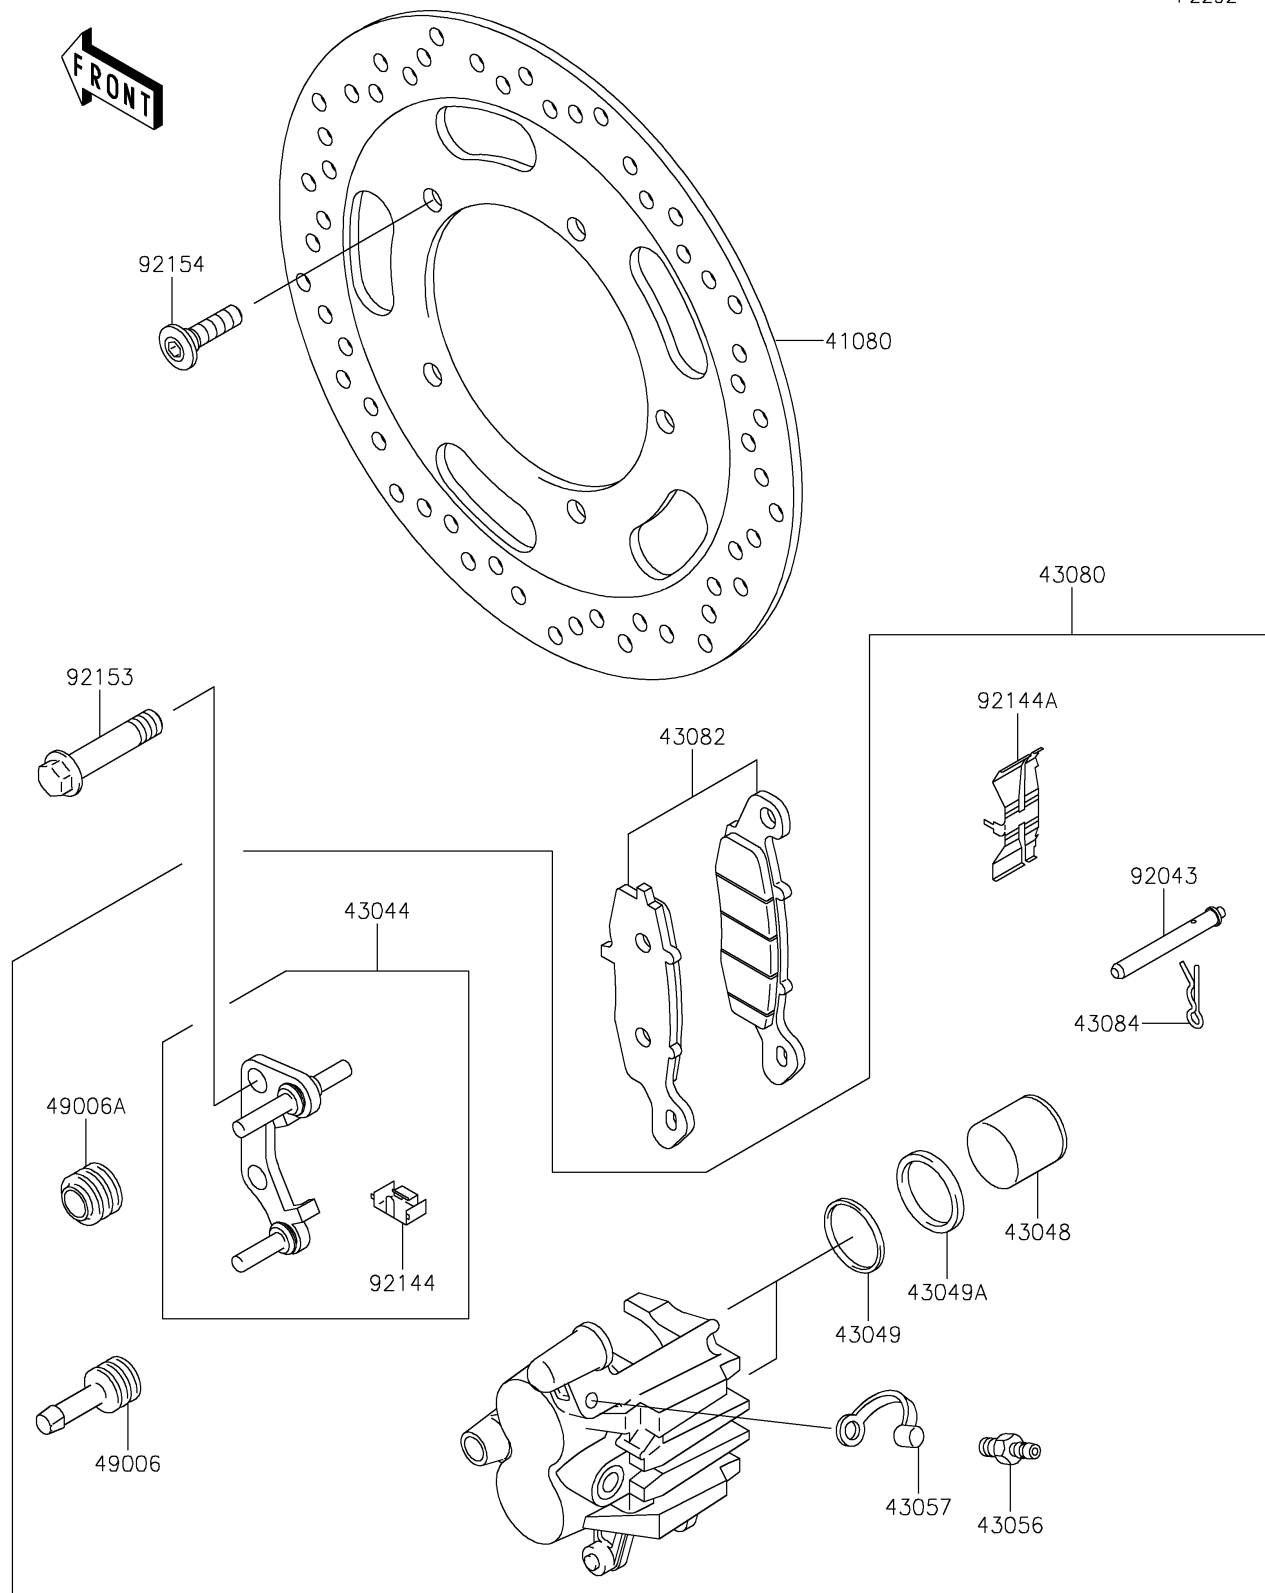

2023 Vulcan® 900 Classic

Kawasaki

Let the Good Times Roll®

PARTS DIAGRAM

Front Brake

F2292

2023 Vulcan® 900 Classic

PARTS LIST

Front Brake

ITEM NAME

PART NUMBER

QUANTITY
