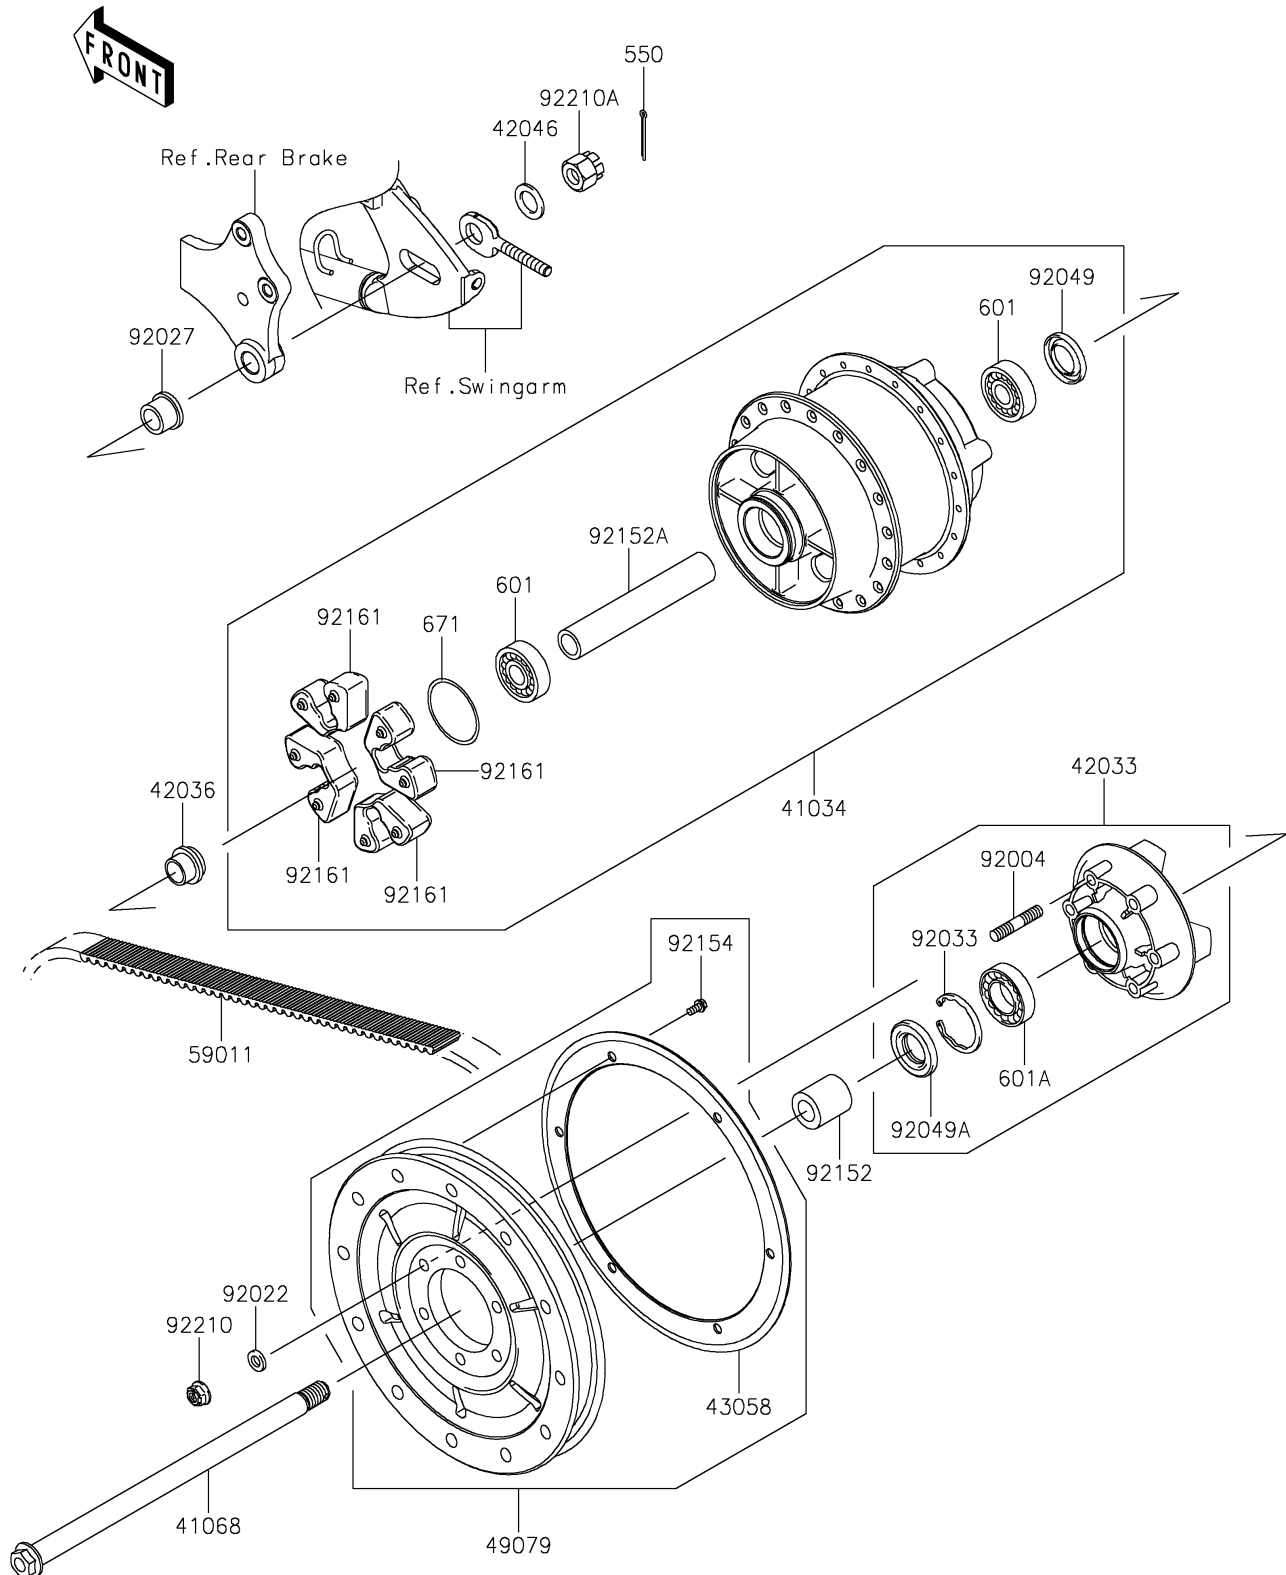

2025 Vulcan 900 Classic

PARTS DIAGRAM

Rear Wheel/Chain

F2240

2025 Vulcan 900 Classic

PARTS LIST

Rear Wheel/Chain

ITEM NAME

PART NUMBER

QUANTITY
