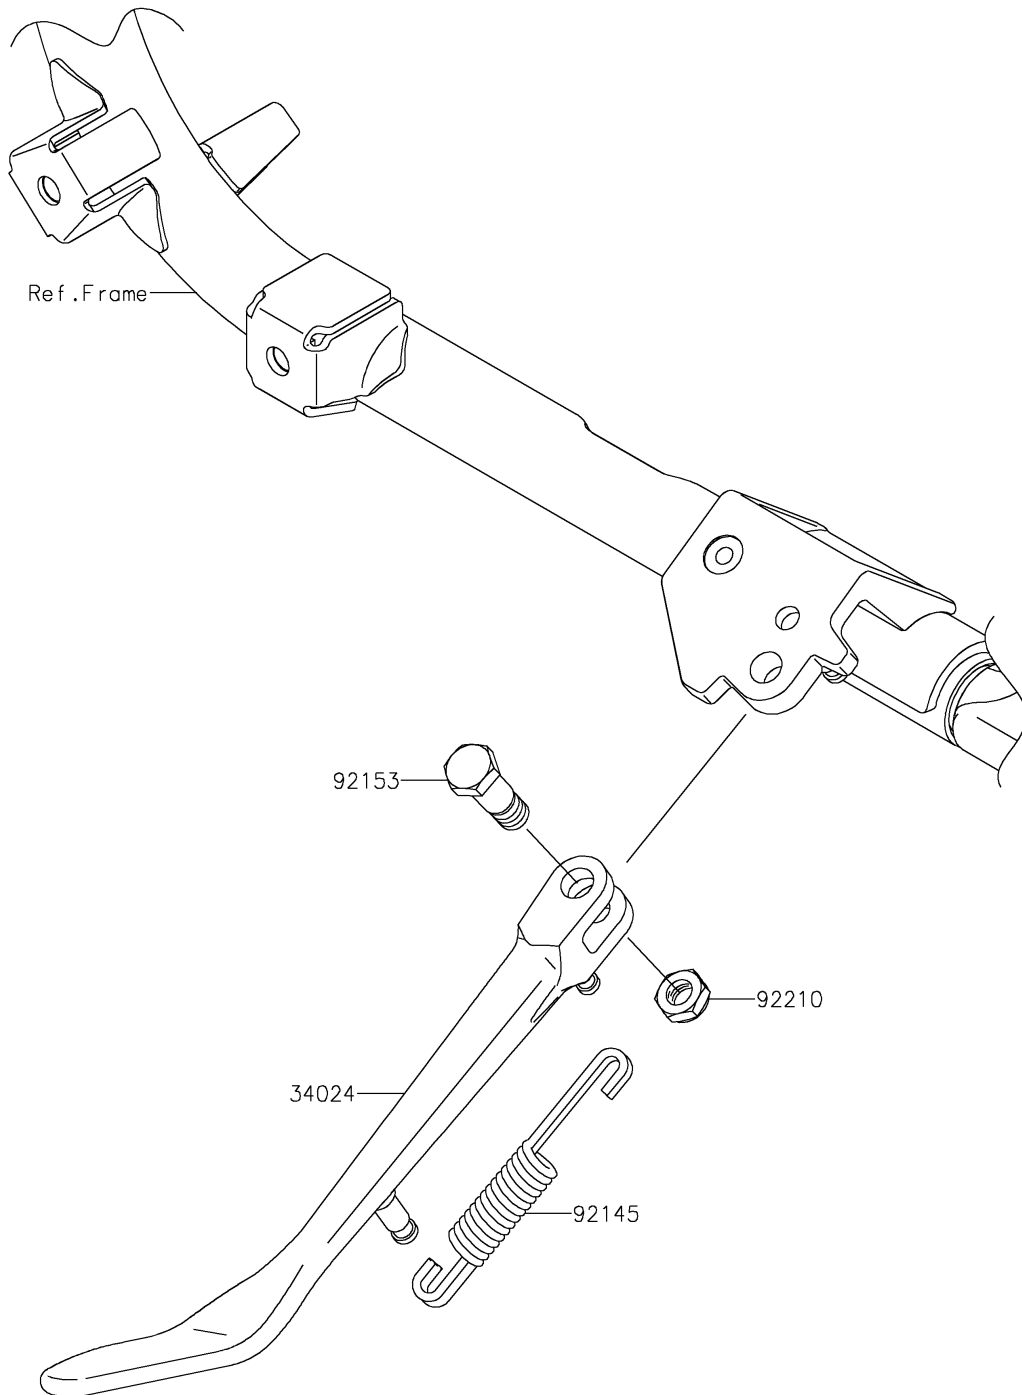

2024 Vulcan 900 Classic

PARTS DIAGRAM

Stand(s)

F2190

2024 Vulcan 900 Classic

PARTS LIST

Stand(s)

ITEM NAME

PART NUMBER

QUANTITY
