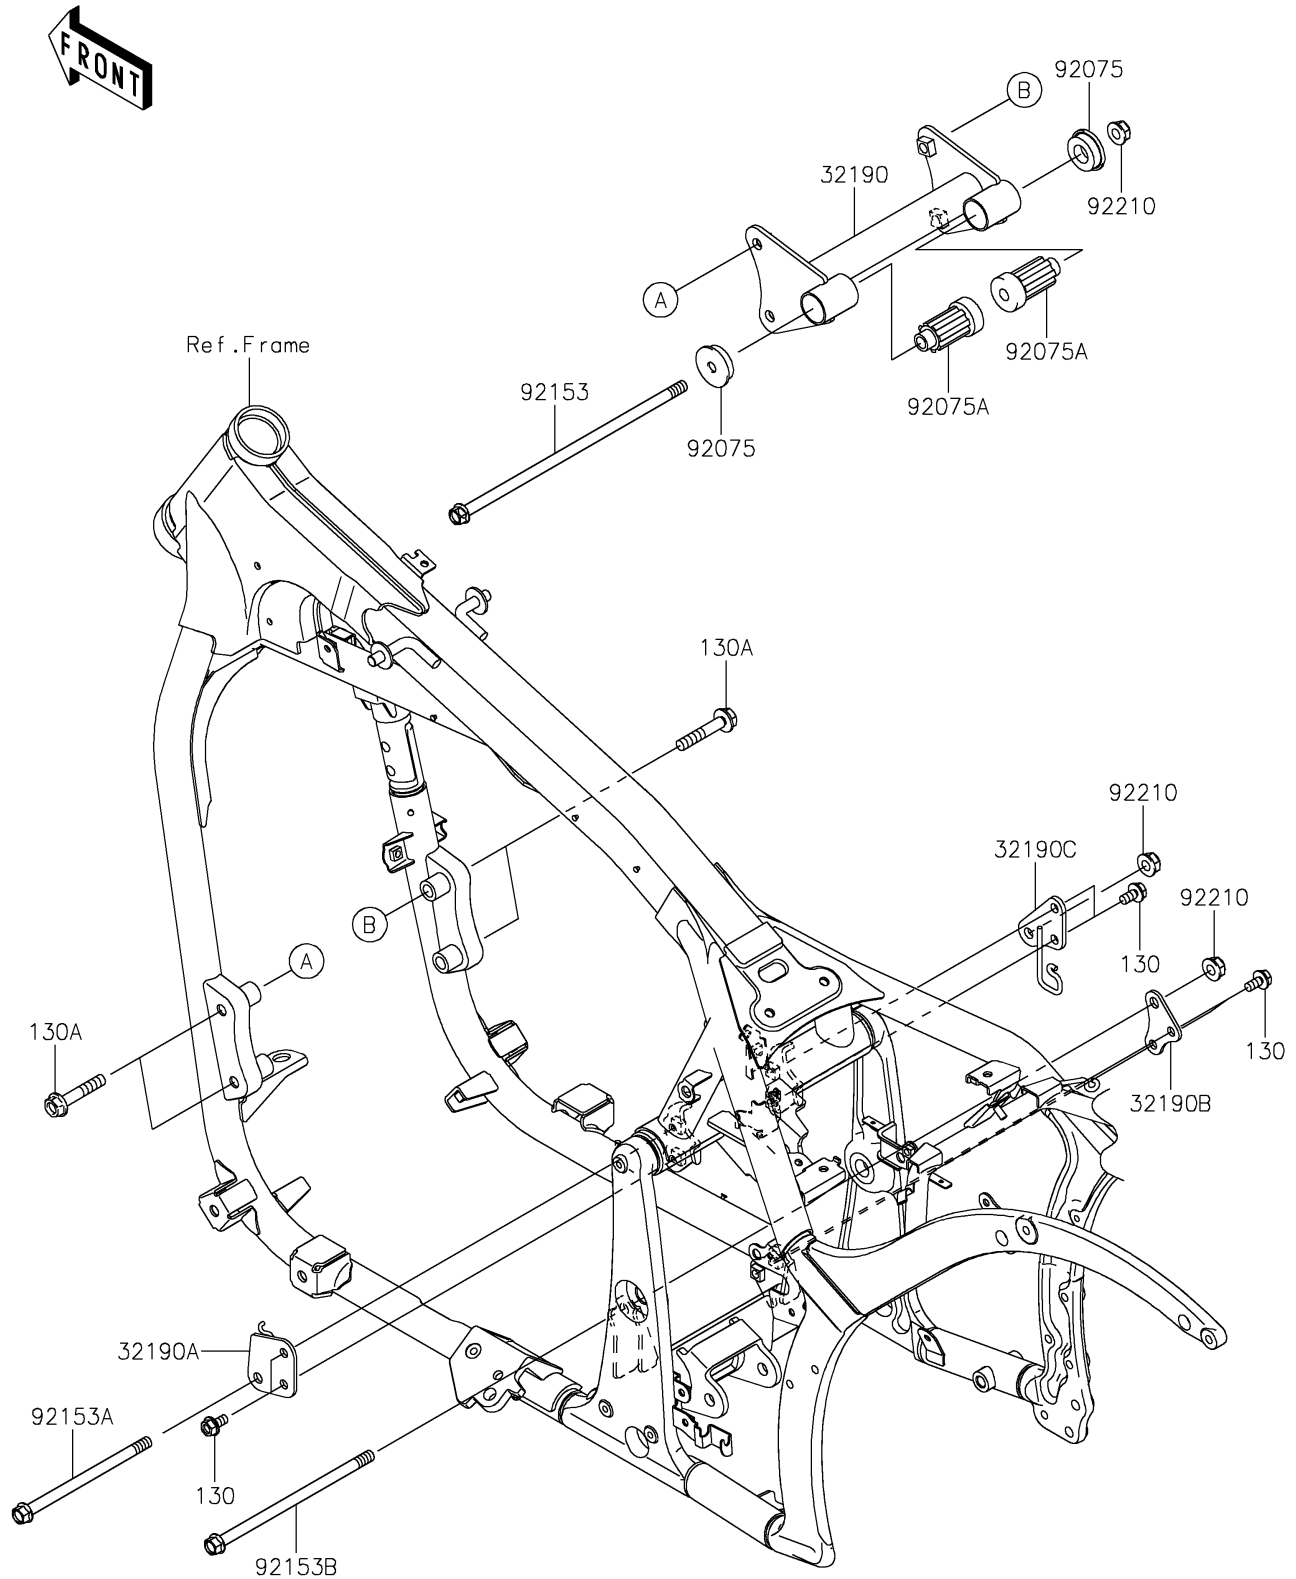

2025 Vulcan 900 Classic

PARTS DIAGRAM

Engine Mount

F2122

2025 Vulcan 900 Classic

PARTS LIST Engine Mount

ITEM NAME	PART NUMBER	QUANTITY
-----------	-------------	----------
