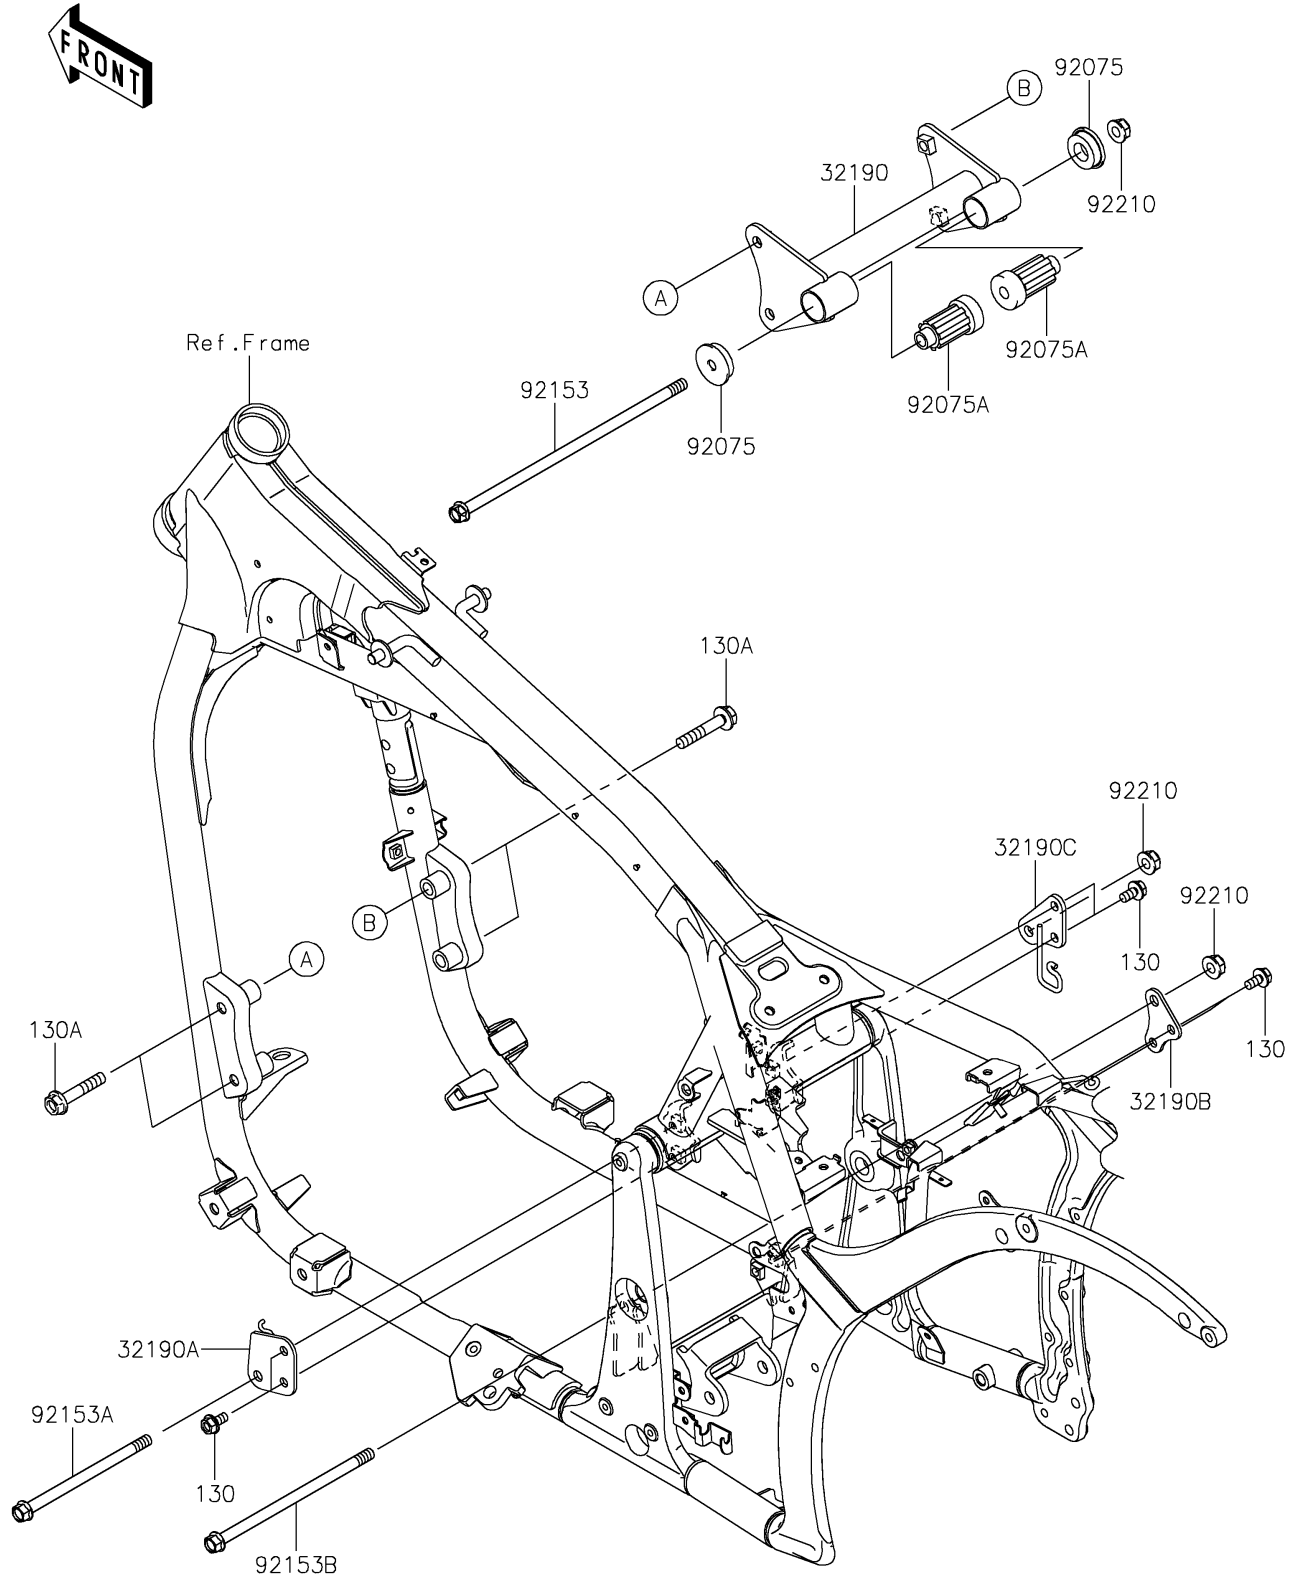

## PARTS DIAGRAM

### Engine Mount

F2122

# 2024 Vulcan 900 Classic

## PARTS LIST Engine Mount

ITEM NAME	PART NUMBER	QUANTITY
-----------	-------------	----------