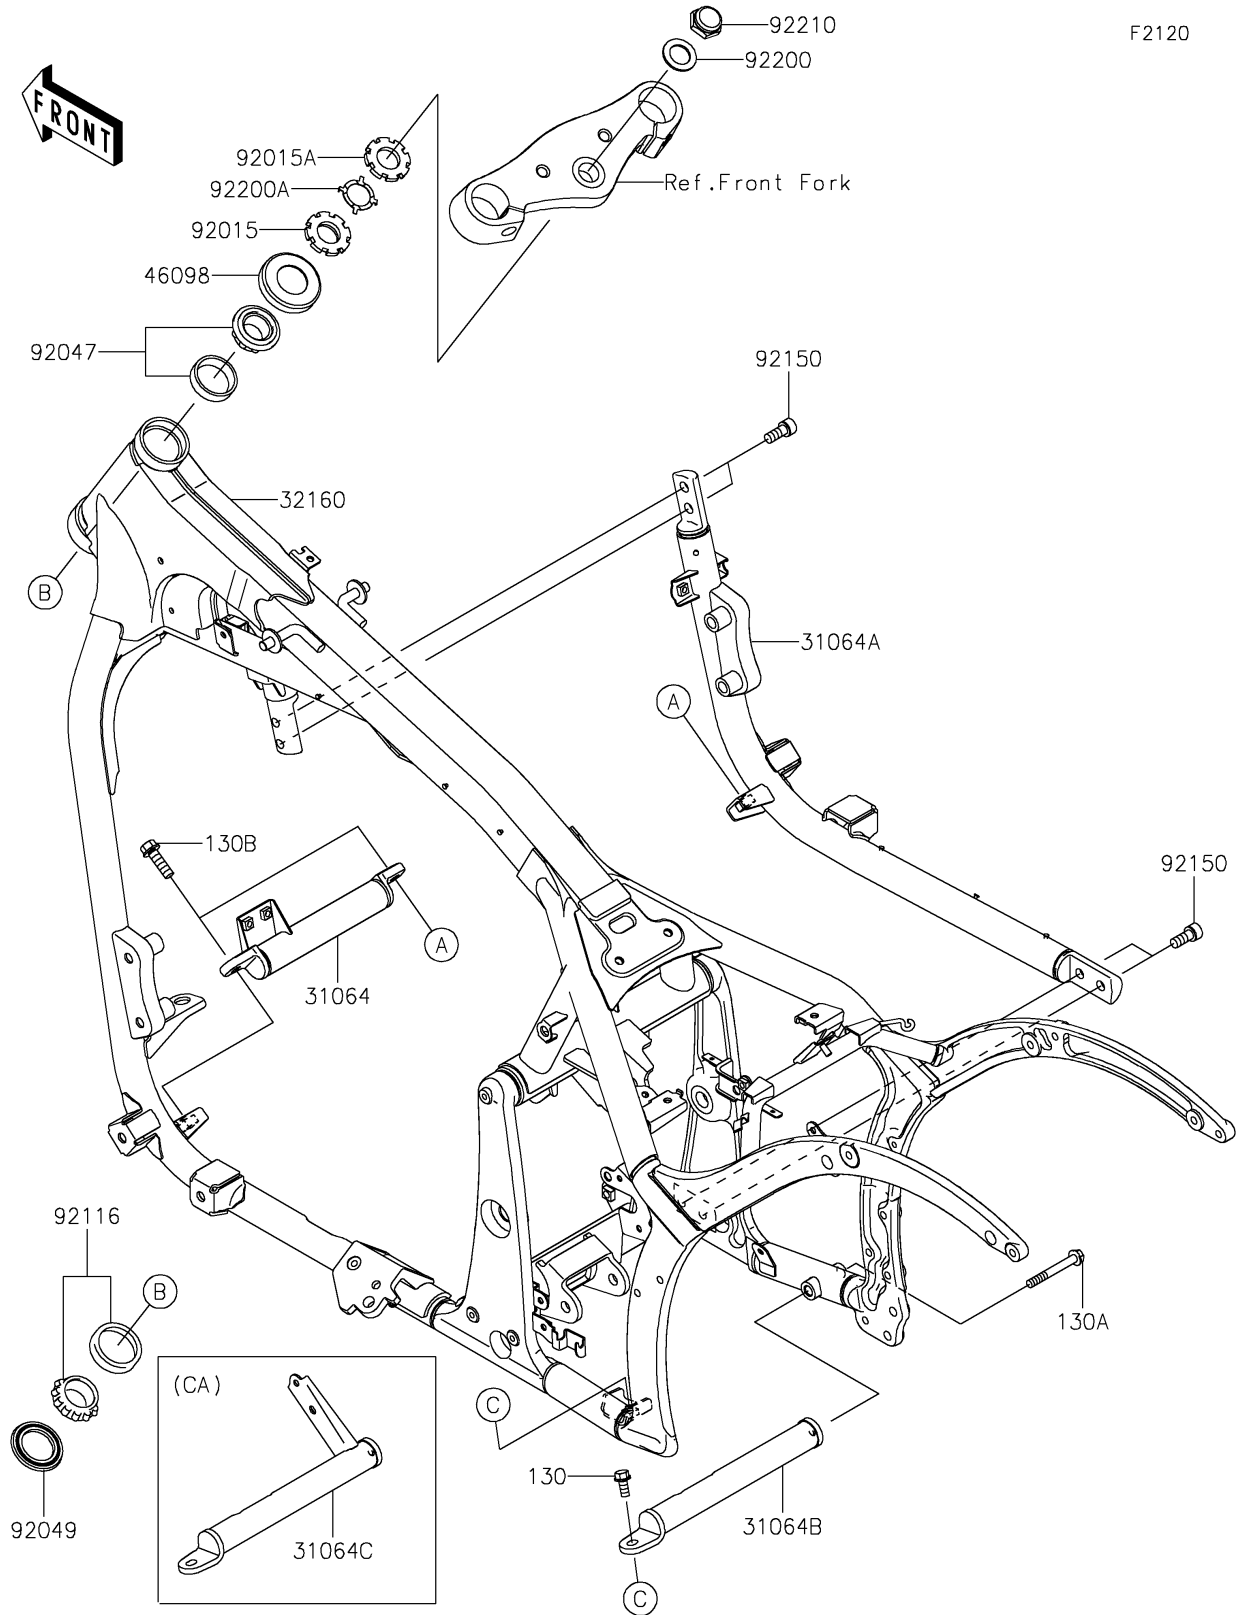

## PARTS DIAGRAM

# 2024 Vulcan 900 Classic

## PARTS LIST

### Frame

ITEM NAME	PART NUMBER	QUANTITY
PIPE-COMP,FRONT CROSS,F.S.BLK (Ref # 31064)	31064-0047-18R	1
PIPE-COMP,DOWNTUBE,RH,F.S.BLK (Ref # 31064A)	31064-0097-18R	1
PIPE-COMP,REAR CROSS,F.S.BLK (Ref # 31064B)	31064-0183-18R	1
PIPE-COMP,REAR CROSS,F.S.BLACK (Ref # 31064C)	31064-0184-18R	1
FRAME-COMP,F.S.BLACK (Ref # 32160)	32160-0597-18R	1
CAP,STEERING STEM (Ref # 46098)	46098-017	1
NUT,25MM,T=10 (Ref # 92015)	92015-1377	1
NUT,25MM,T=6 (Ref # 92015A)	92015-1378	1
RACE,ROLLER,32005JR RS (Ref # 92047)	92047-017	1
SEAL-OIL,XMHE36X52X4J (Ref # 92049)	92049-1162	1
BEARING-ROLLER,HR320/28XJ (Ref # 92116)	92116-1009	1
BOLT,SOCKET,10X23 (Ref # 92150)	92150-1942	4
WASHER,22.5X36X2.3 (Ref # 92200)	92200-0270	1
WASHER,CLAW,25.5X34X0.6 (Ref # 92200A)	92200-0353	1
NUT,CAP,22MM (Ref # 92210)	92210-0263	1
BOLT-FLANGED,8X18 (Ref # 130)	130BB0818	1
BOLT-FLANGED,8X65 (Ref # 130A)	130BB0865	1
BOLT-FLANGED,10X25 (Ref # 130B)	130BB1025	2