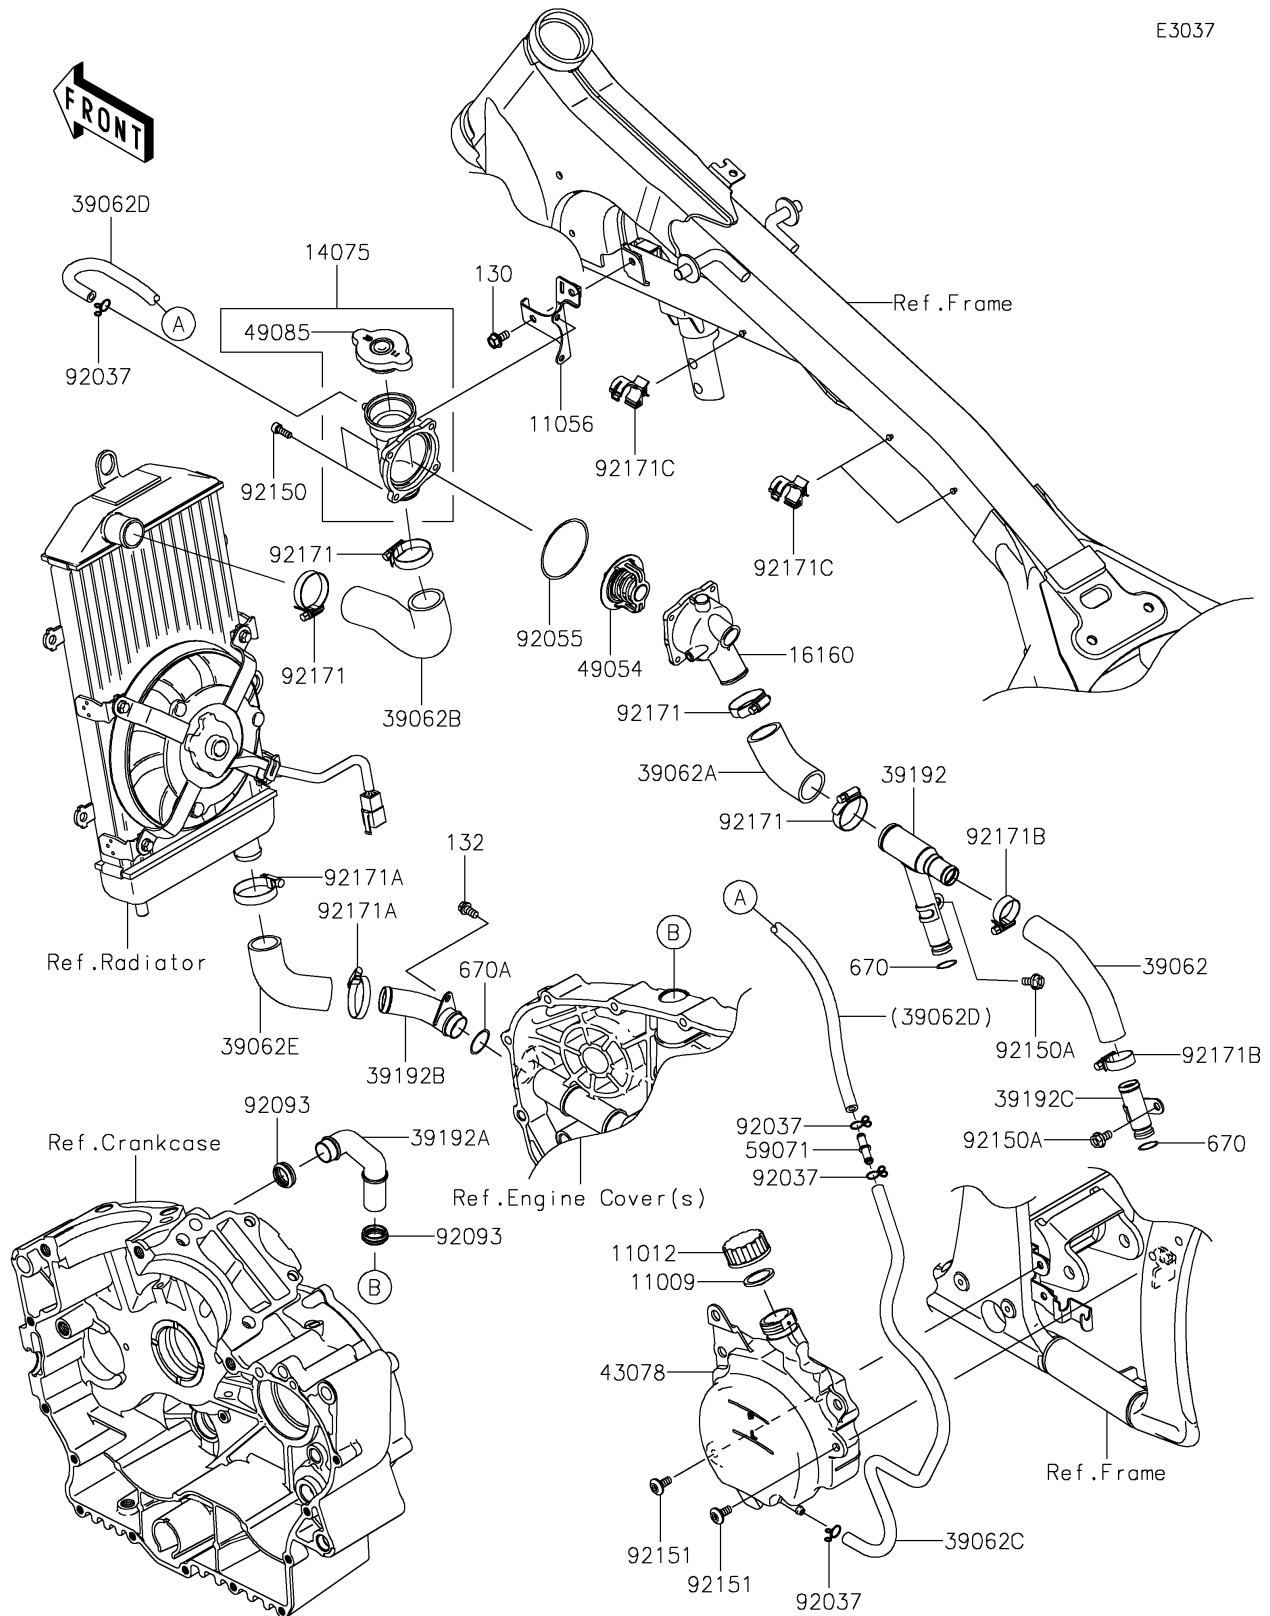

2023 Vulcan® 900 Classic

PARTS DIAGRAM

Water Pipe

E3037

2023 Vulcan® 900 Classic

PARTS LIST

Water Pipe

ITEM NAME

PART NUMBER

QUANTITY
