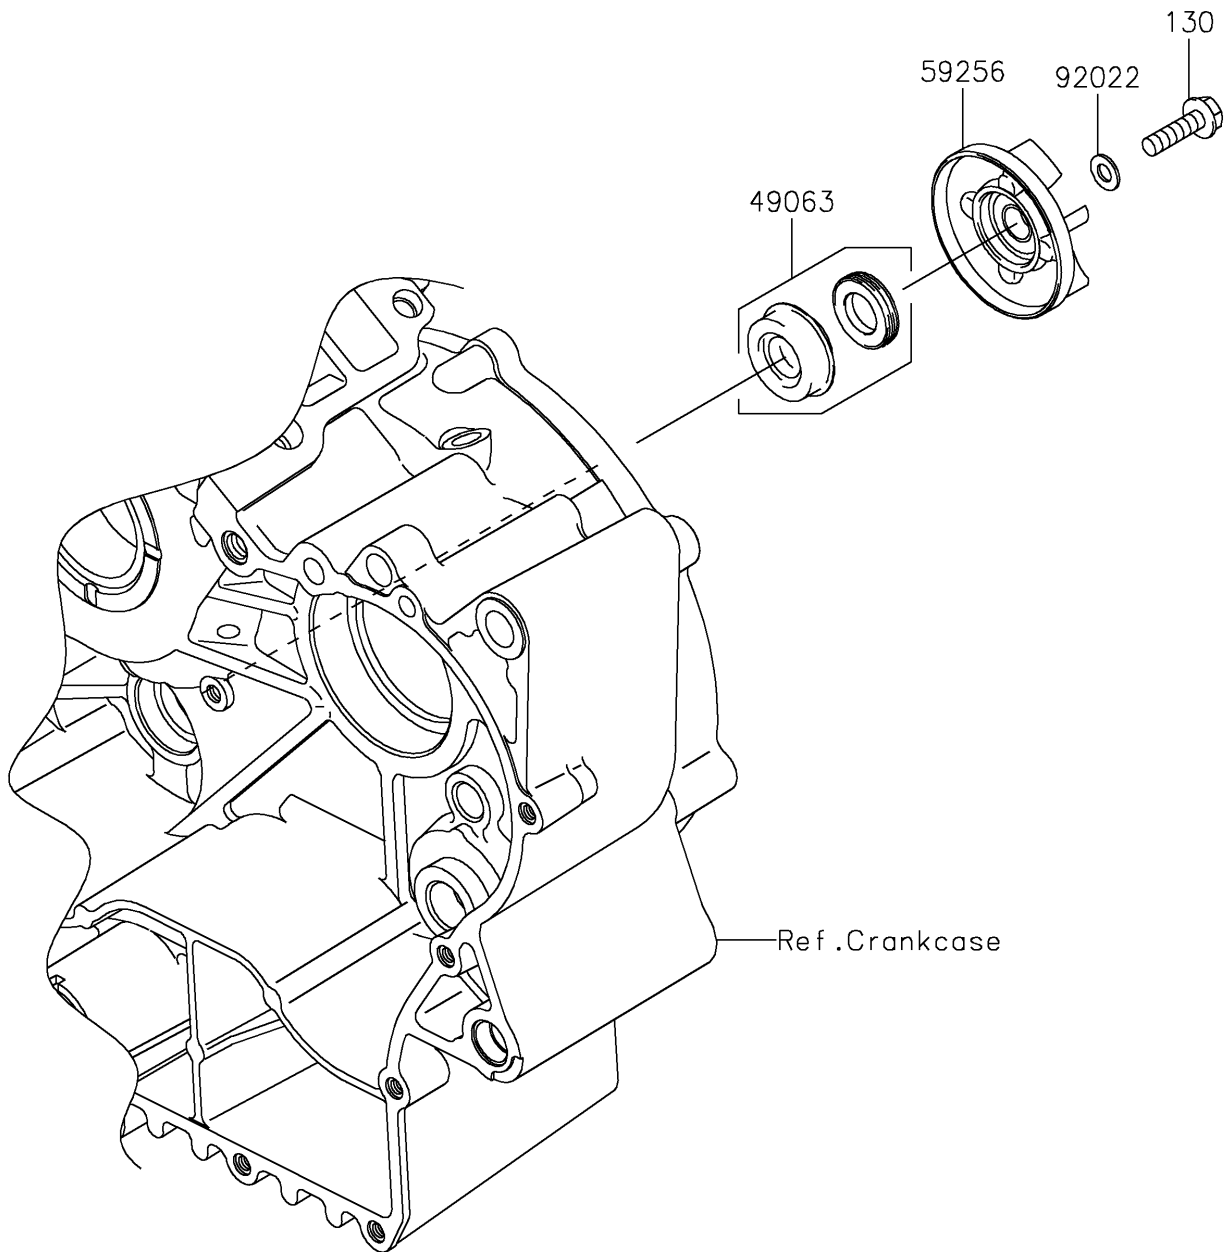

2024 Vulcan 900 Classic

PARTS DIAGRAM

Water Pump

E3031

2024 Vulcan 900 Classic

PARTS LIST

Water Pump

ITEM NAME

PART NUMBER

QUANTITY
